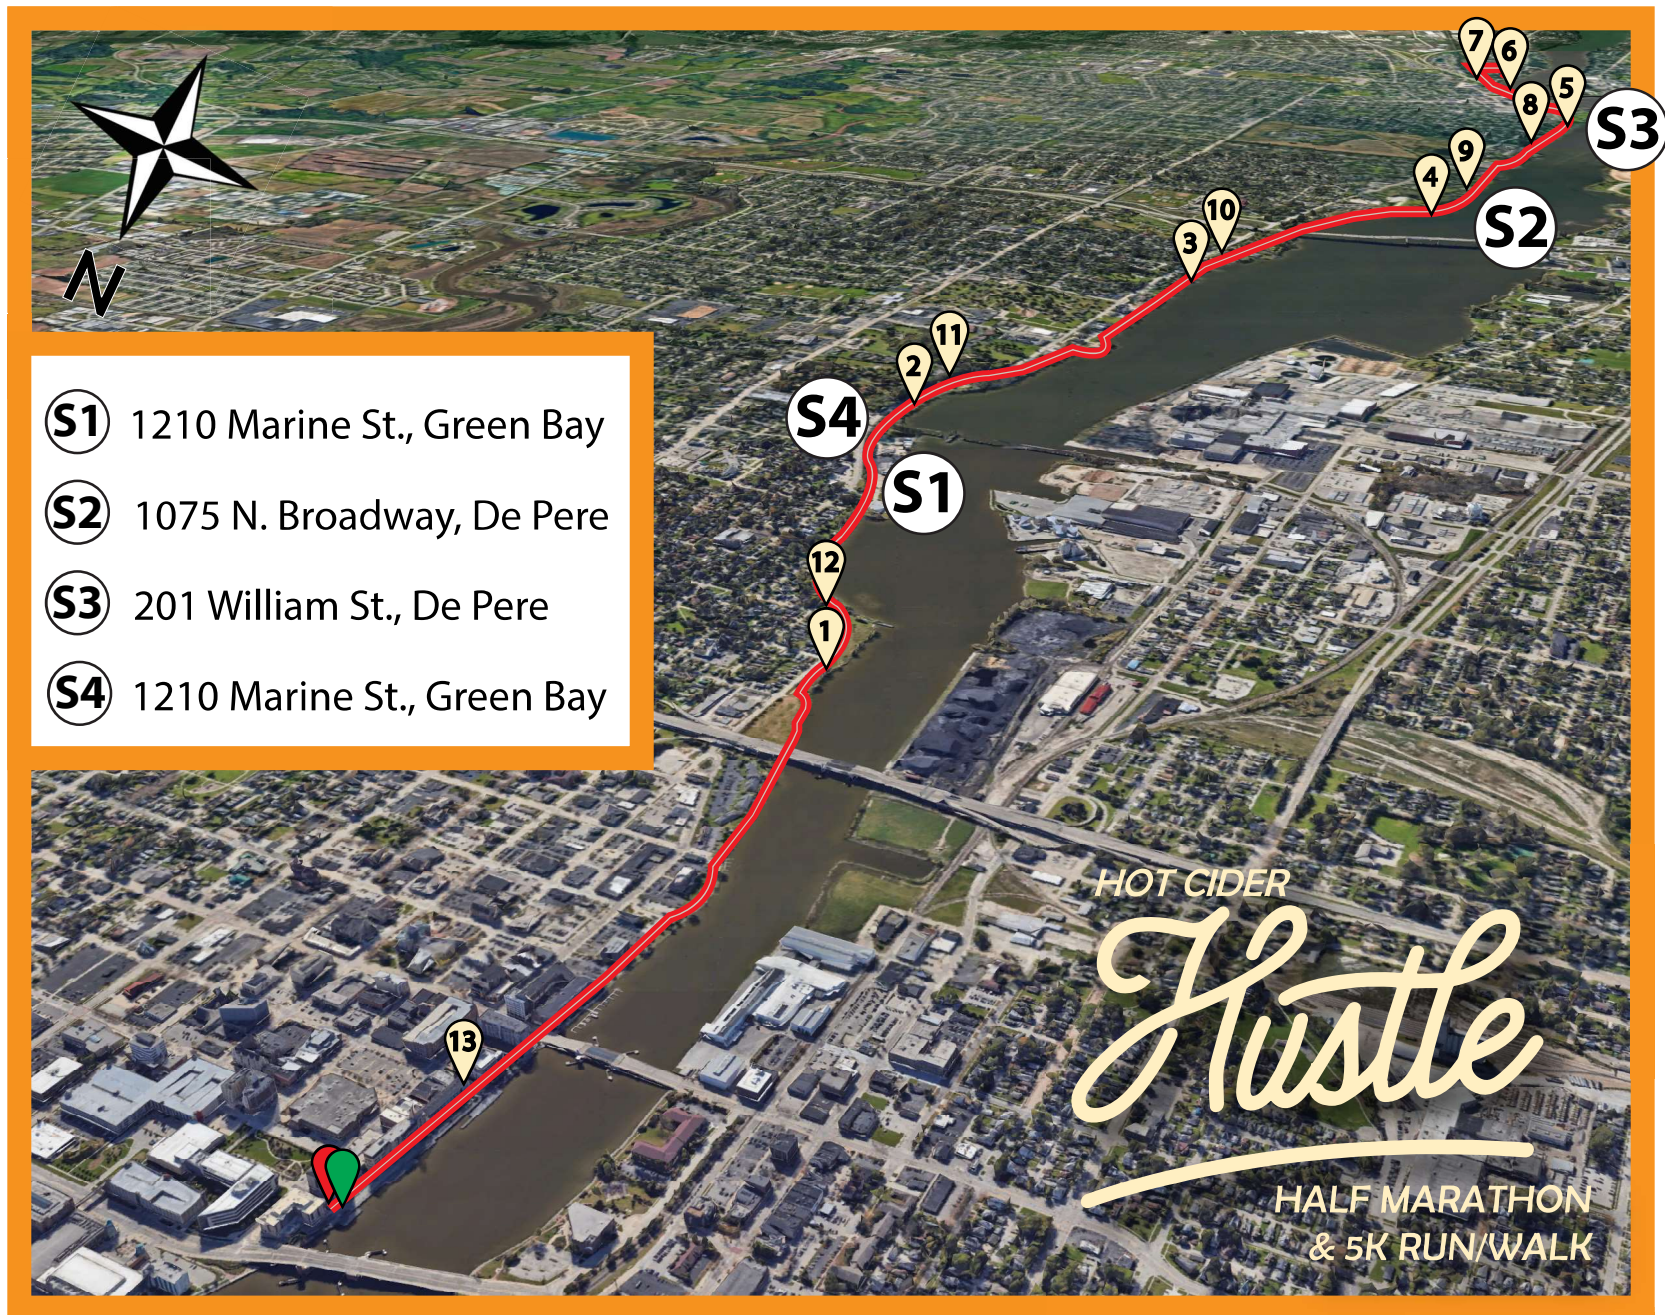

# GREEN BAY HOT CIDER HUSTLE SPECTATOR MAP

COURSE SUBJECT TO CHANGE WITHOUT NOTICE. TRAILS MAY HAVE NON EVENT USERS. MAP NOT TO SCALE. IMAGE PROVIDED BY GOOGLE.