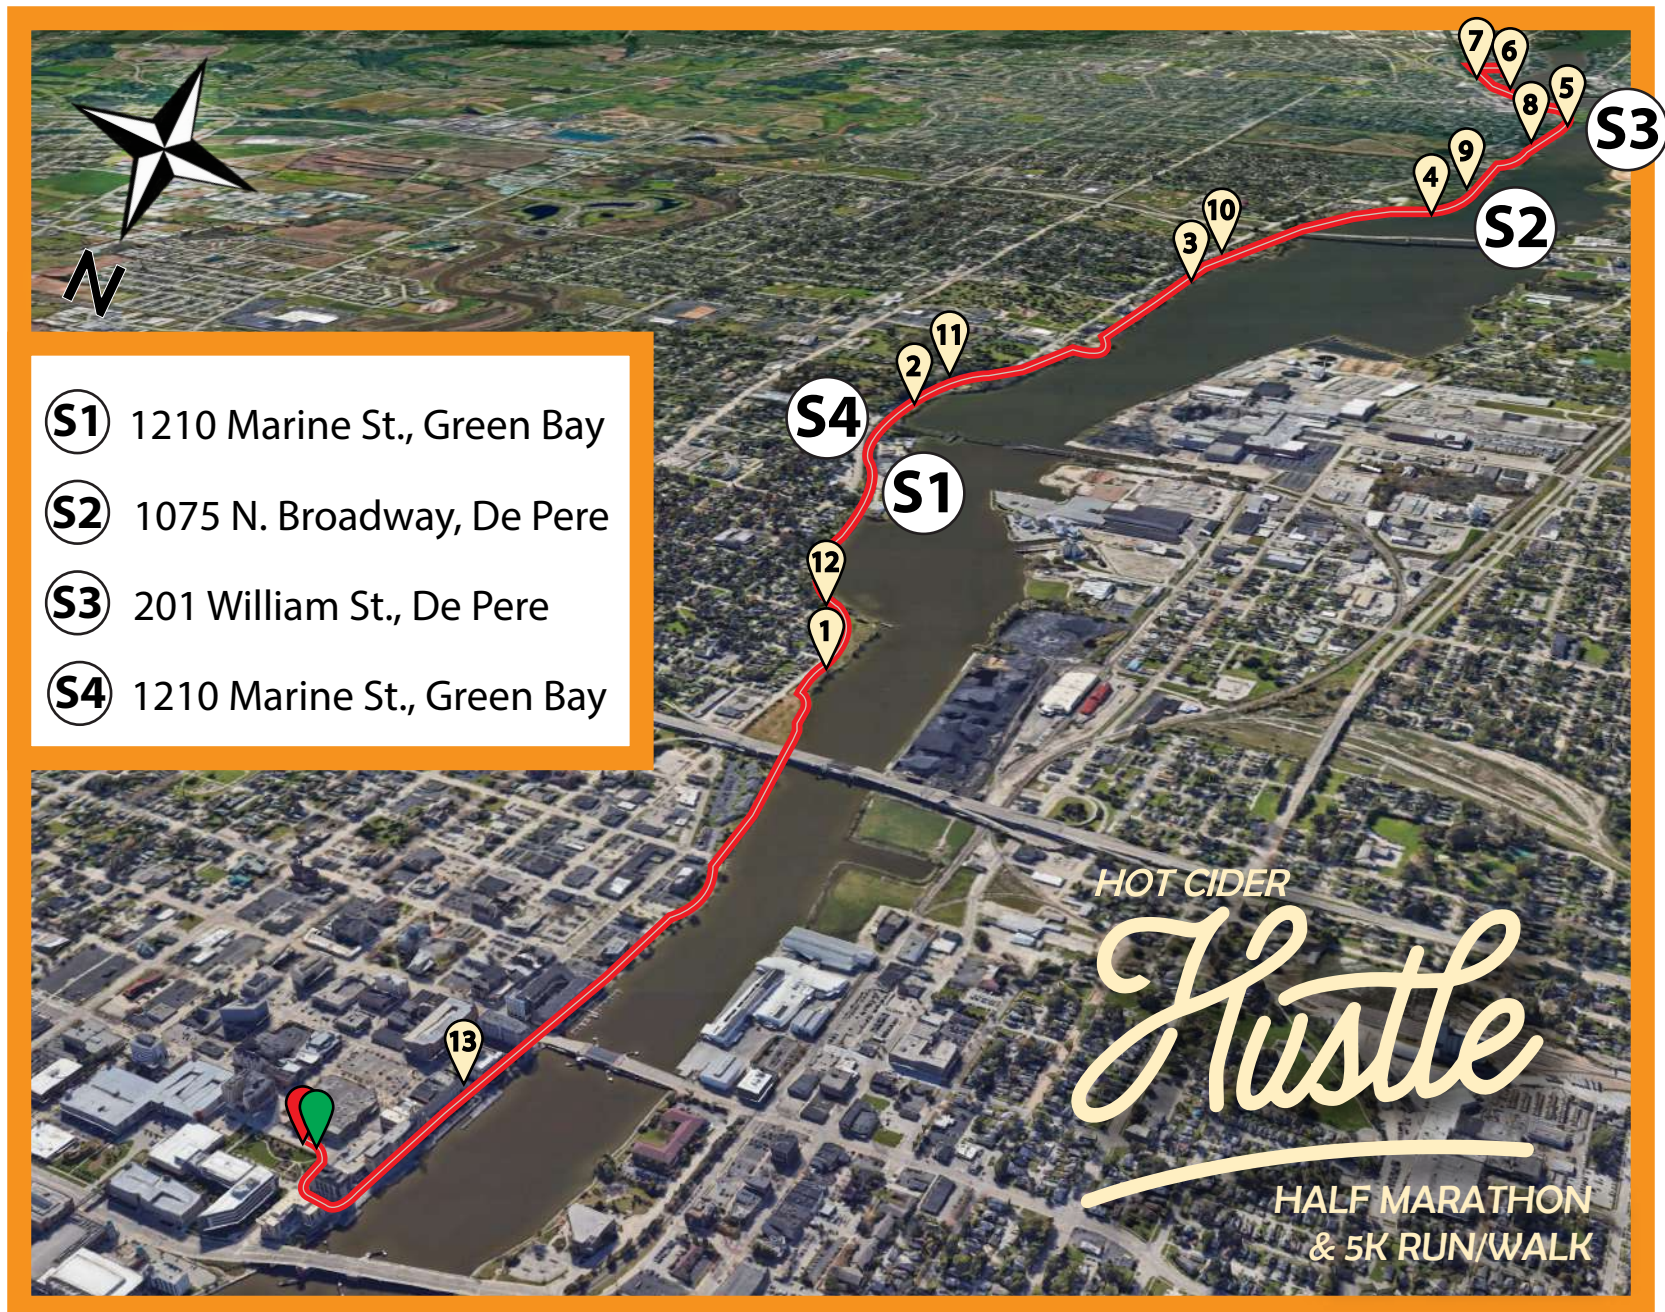

GREEN BAY HOT CIDER HUSTLE SPECTATOR MAP

COURSE SUBJECT TO CHANGE WITHOUT NOTICE. TRAILS MAY HAVE NON EVENT USERS. MAP NOT TO SCALE. IMAGE PROVIDED BY GOOGLE.