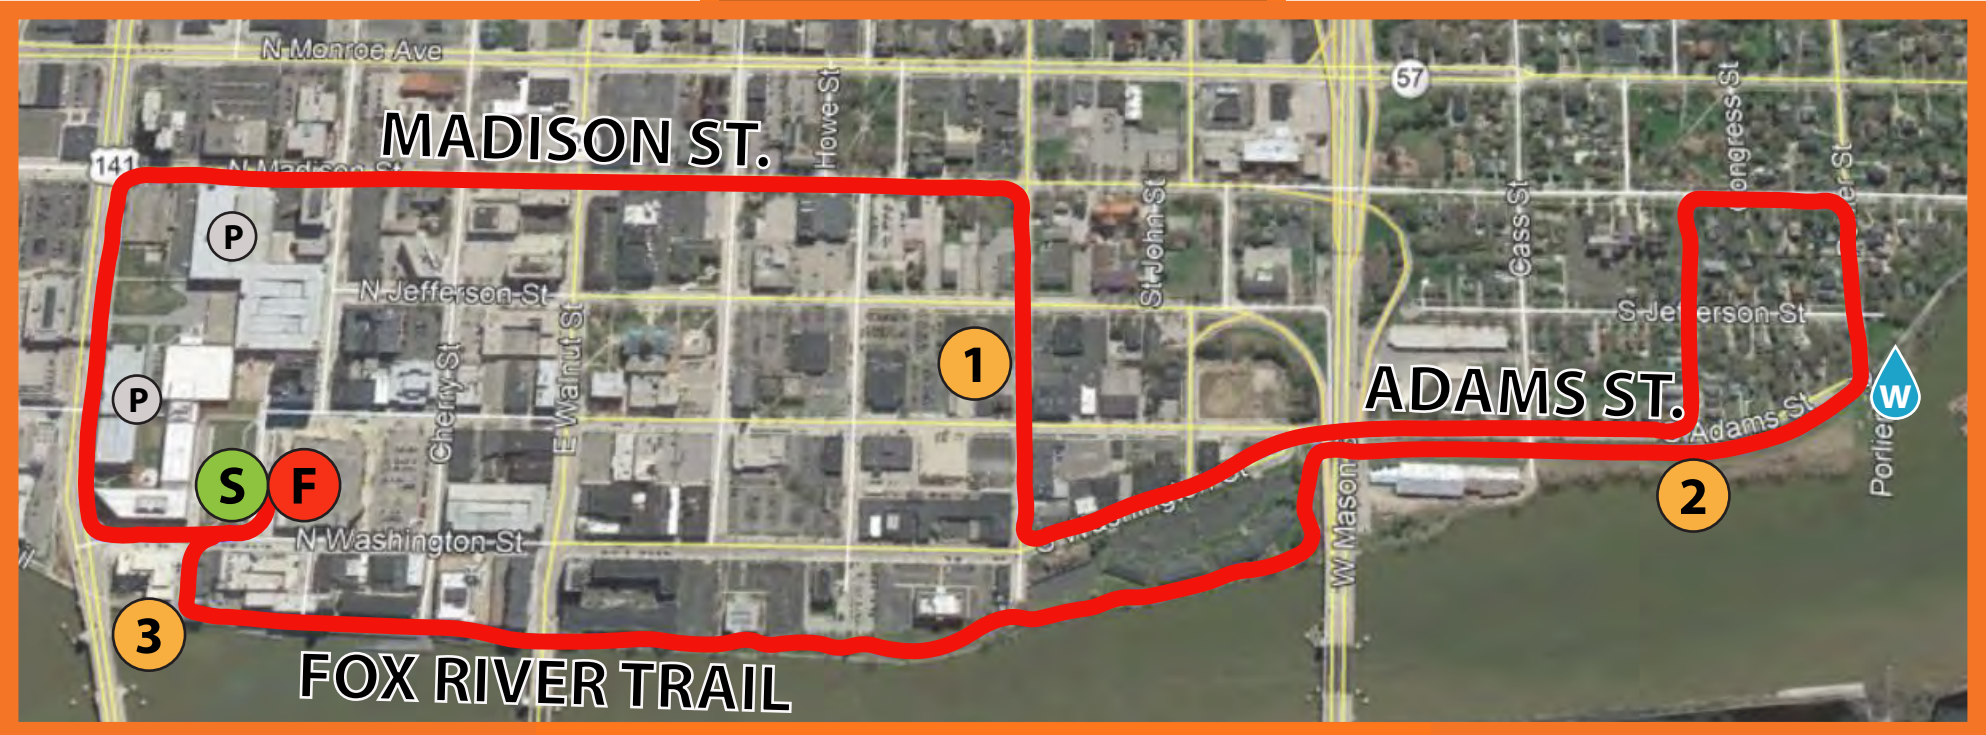

HOT Cider HUSTLE

HALF MARATHON // 5K

S	START LINE	P	PARKING LOCATIONS
F	FINISH LINE	—	5K COURSE ROUTE
3	MILE MARKERS	W	WATER & SPORTS DRINK

*COURSE SUBJECT TO CHANGE WITHOUT NOTICE. TRAIL MAY HAVE NON EVENT USERS. MAP NOT TO SCALE. IMAGE PROVIDED BY GOOGLE.