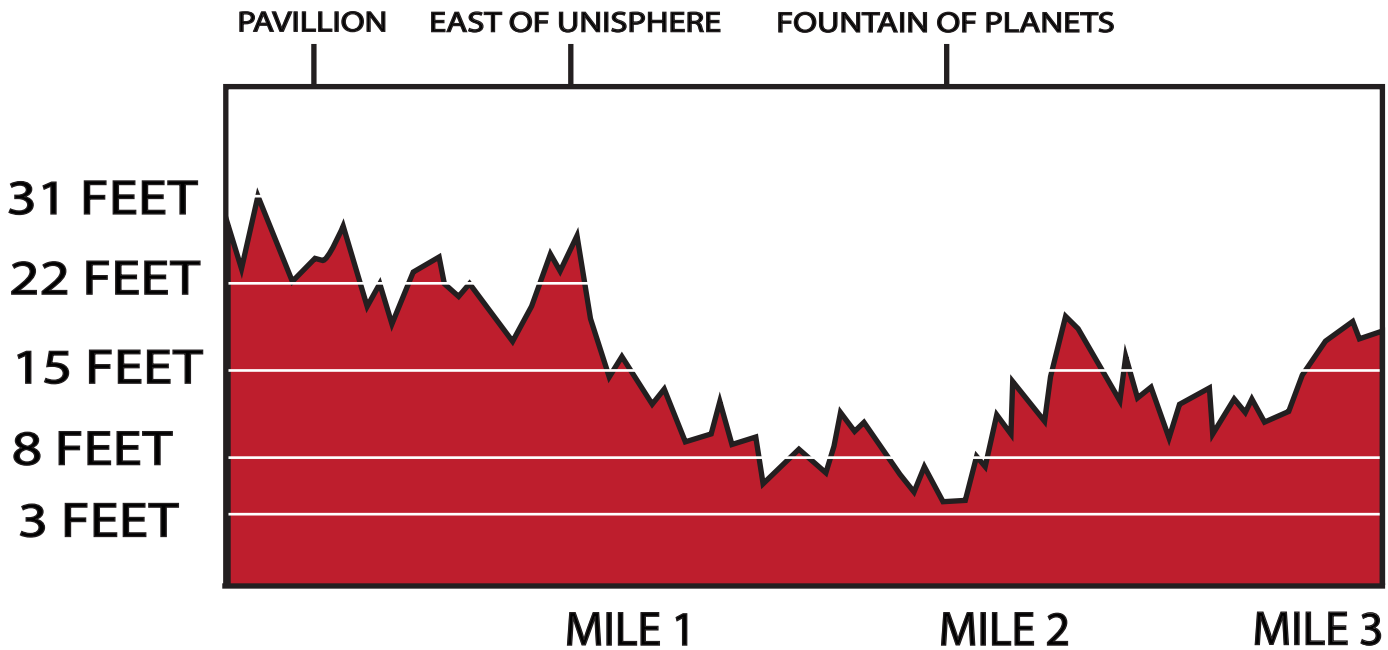

HALF MARATHON ELEVATION MAP

Map subject to change without notice
Half Marathon is 4 loops of the 5K course