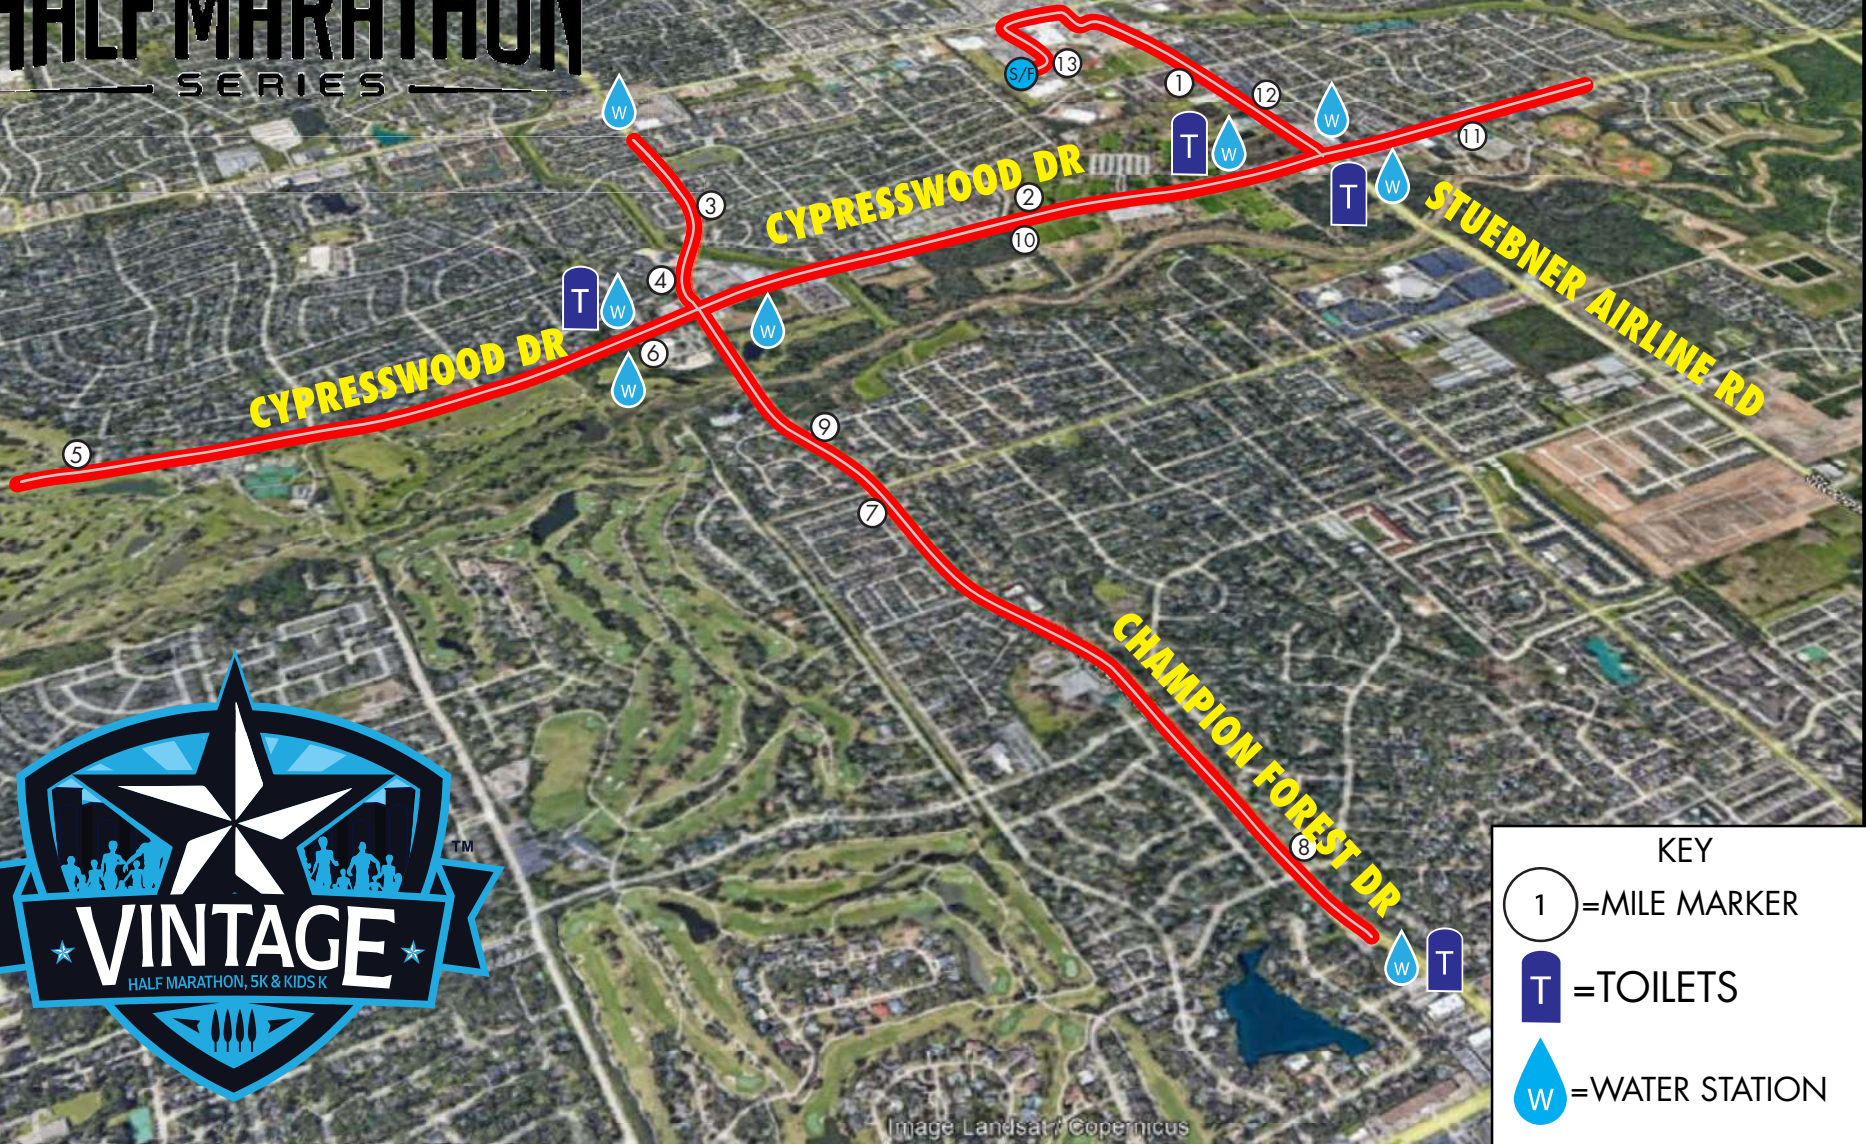

BAYOU CITY HALF MARATHON SERIES

KEY

- ① = MILE MARKER
- T = TOILETS
- W = WATER STATION

Image Landsat / Copernicus

MAP NOT TO SCALE. COURSE SUBJECT TO CHANGE WITHOUT NOTICE. IMAGE PROVIDED BY GOOGLE.