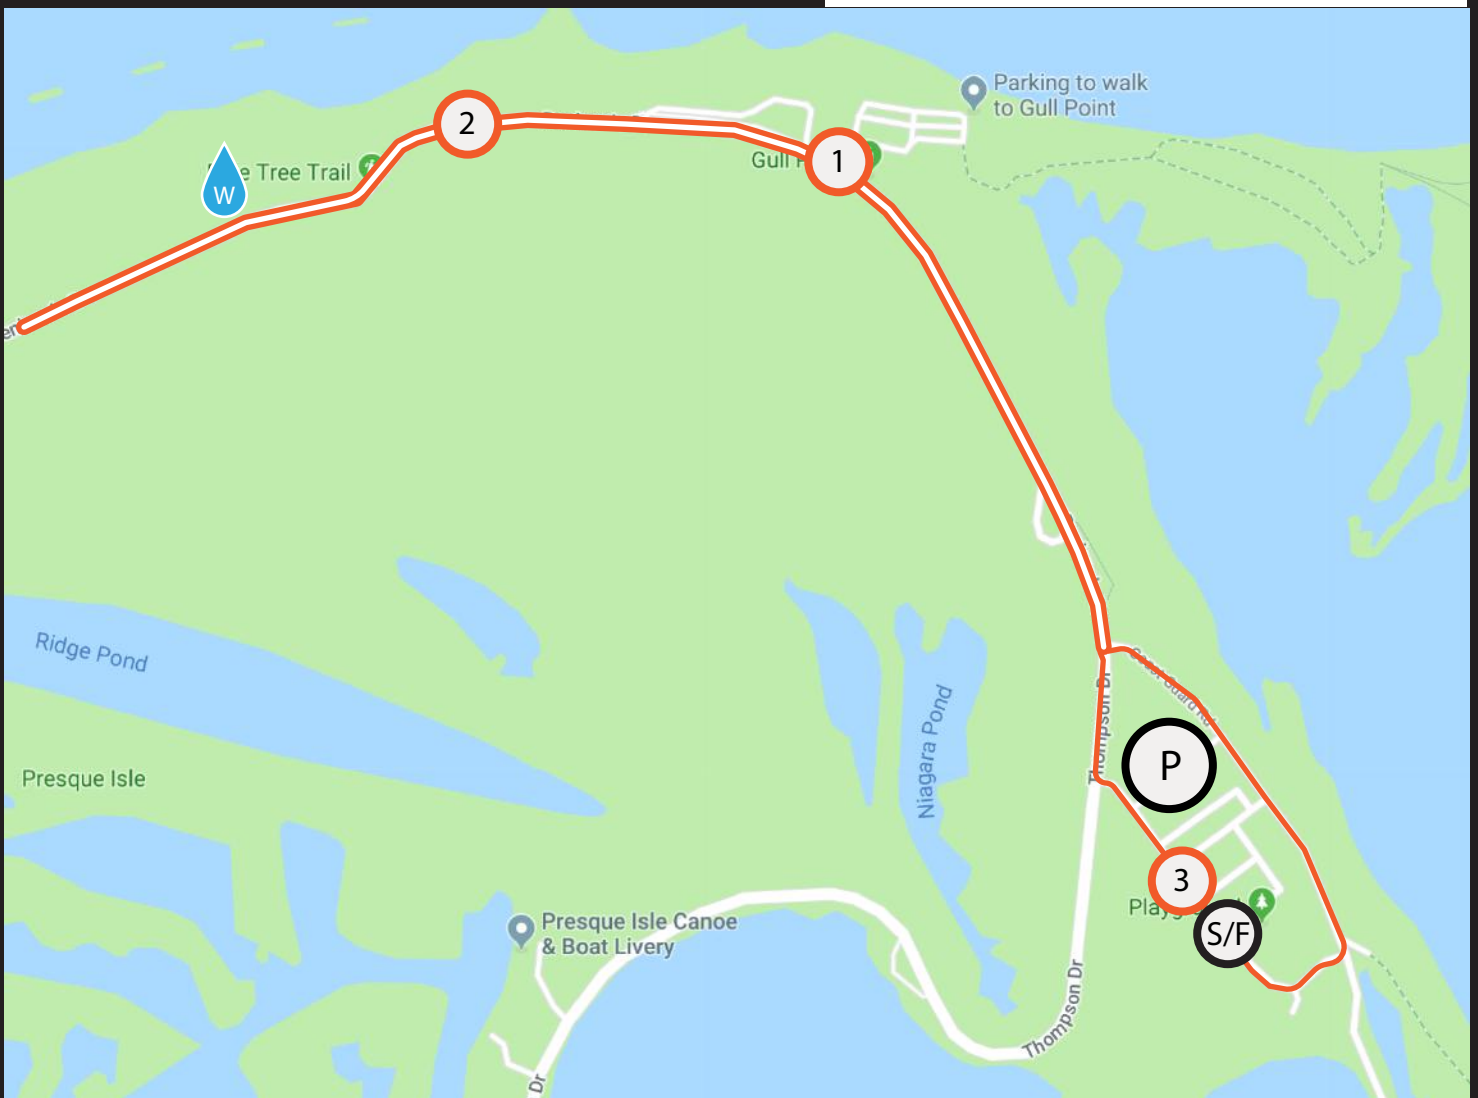

HOT Cider

HUSTLE HALF/5K

-  Water Station
-  Mile Marker
-  Start/Finish
-  Parking

MAP NOT TO SCALE. LOCATIONS ARE APPROXIMATE. COURSE SUBJECT TO CHANGE WITHOUT NOTICE.