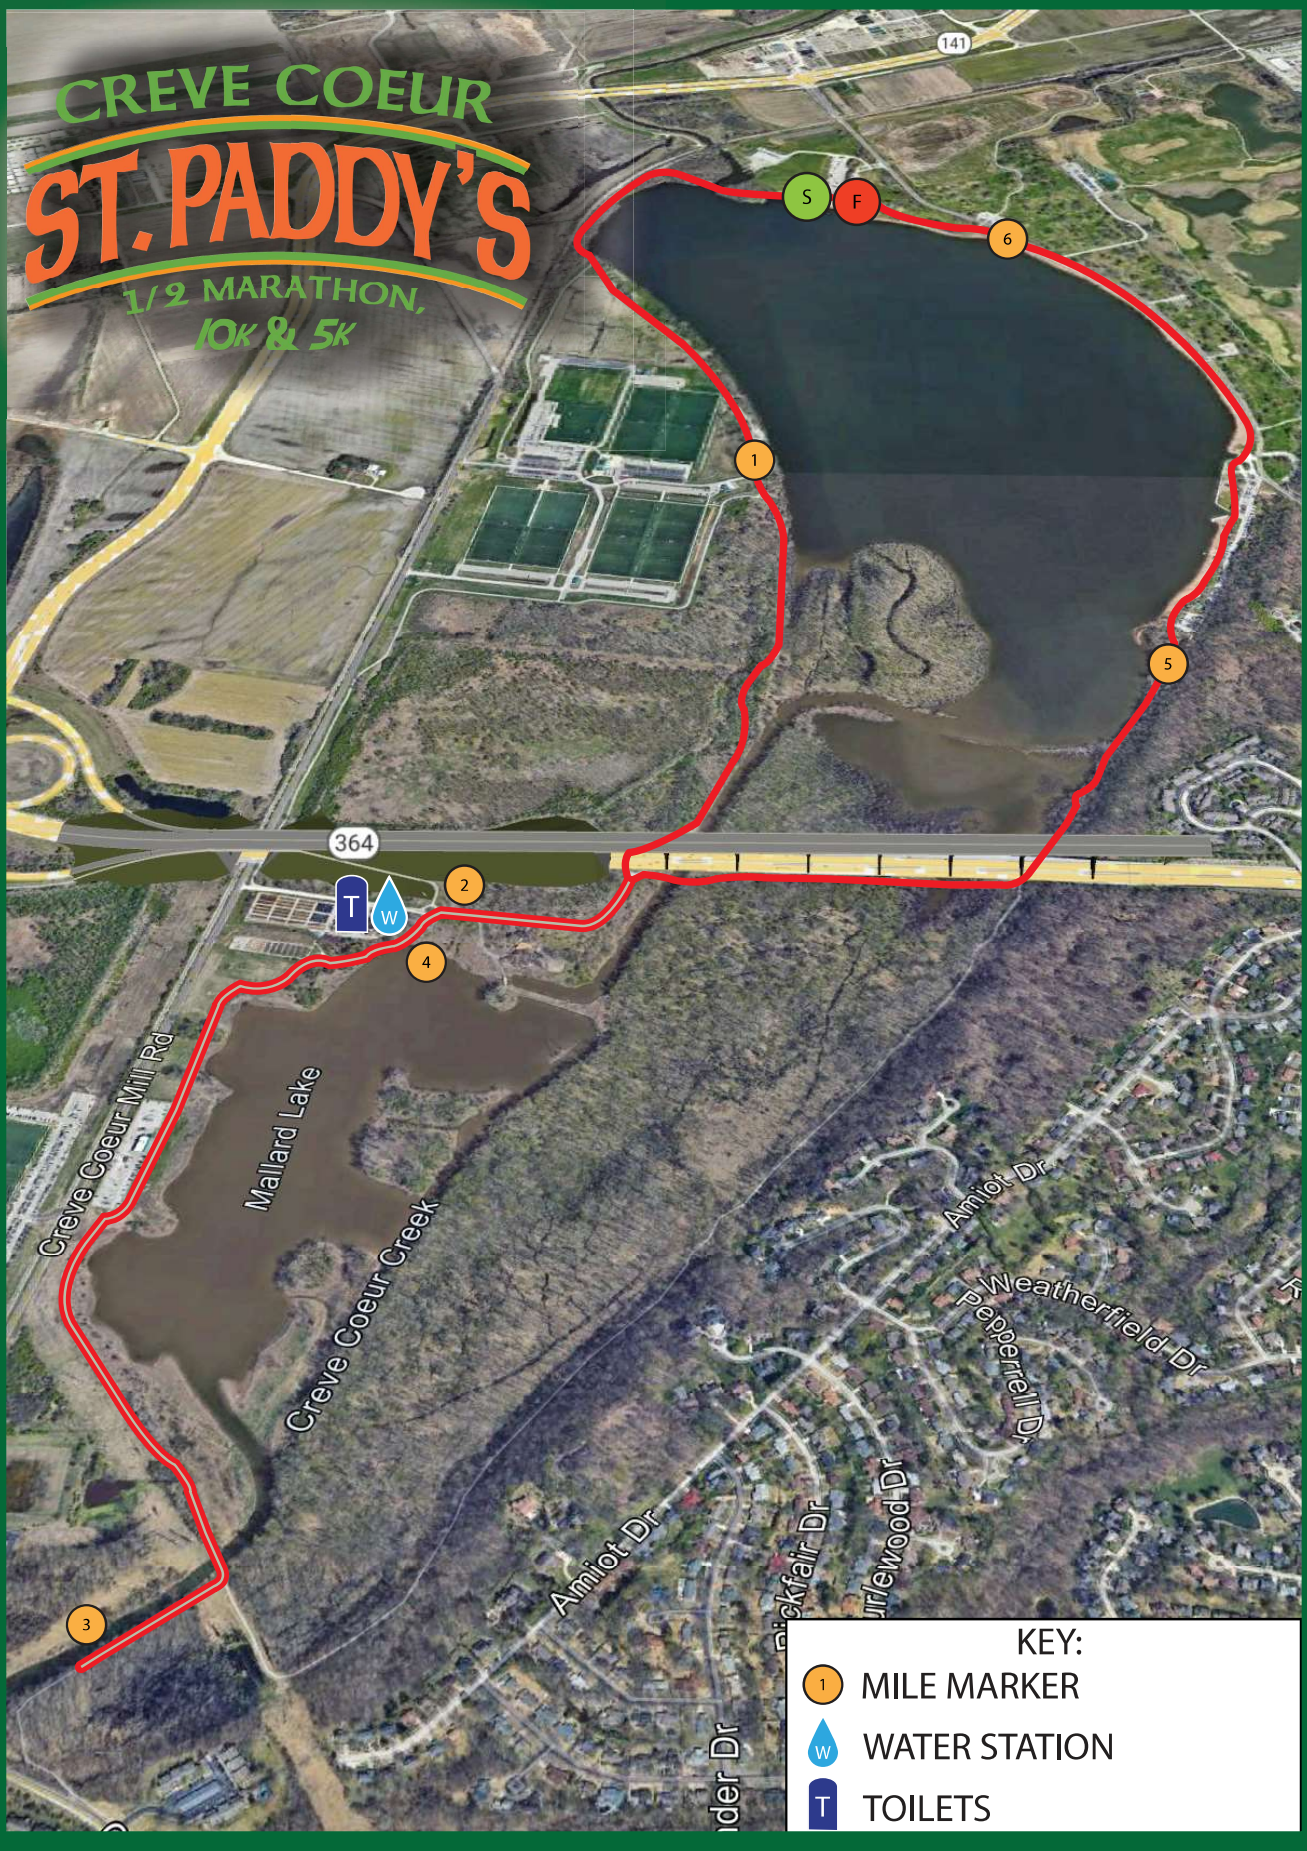

# CREVE COEUR ST. PADDY'S 1/2 MARATHON, 10K & 5K

\*COURSE SUBJECT TO CHANGE WITHOUT NOTICE. TRAILS MAY HAVE NON EVENT USERS. MAP NOT TO SCALE. IMAGE PROVIDED BY GOOGLE.