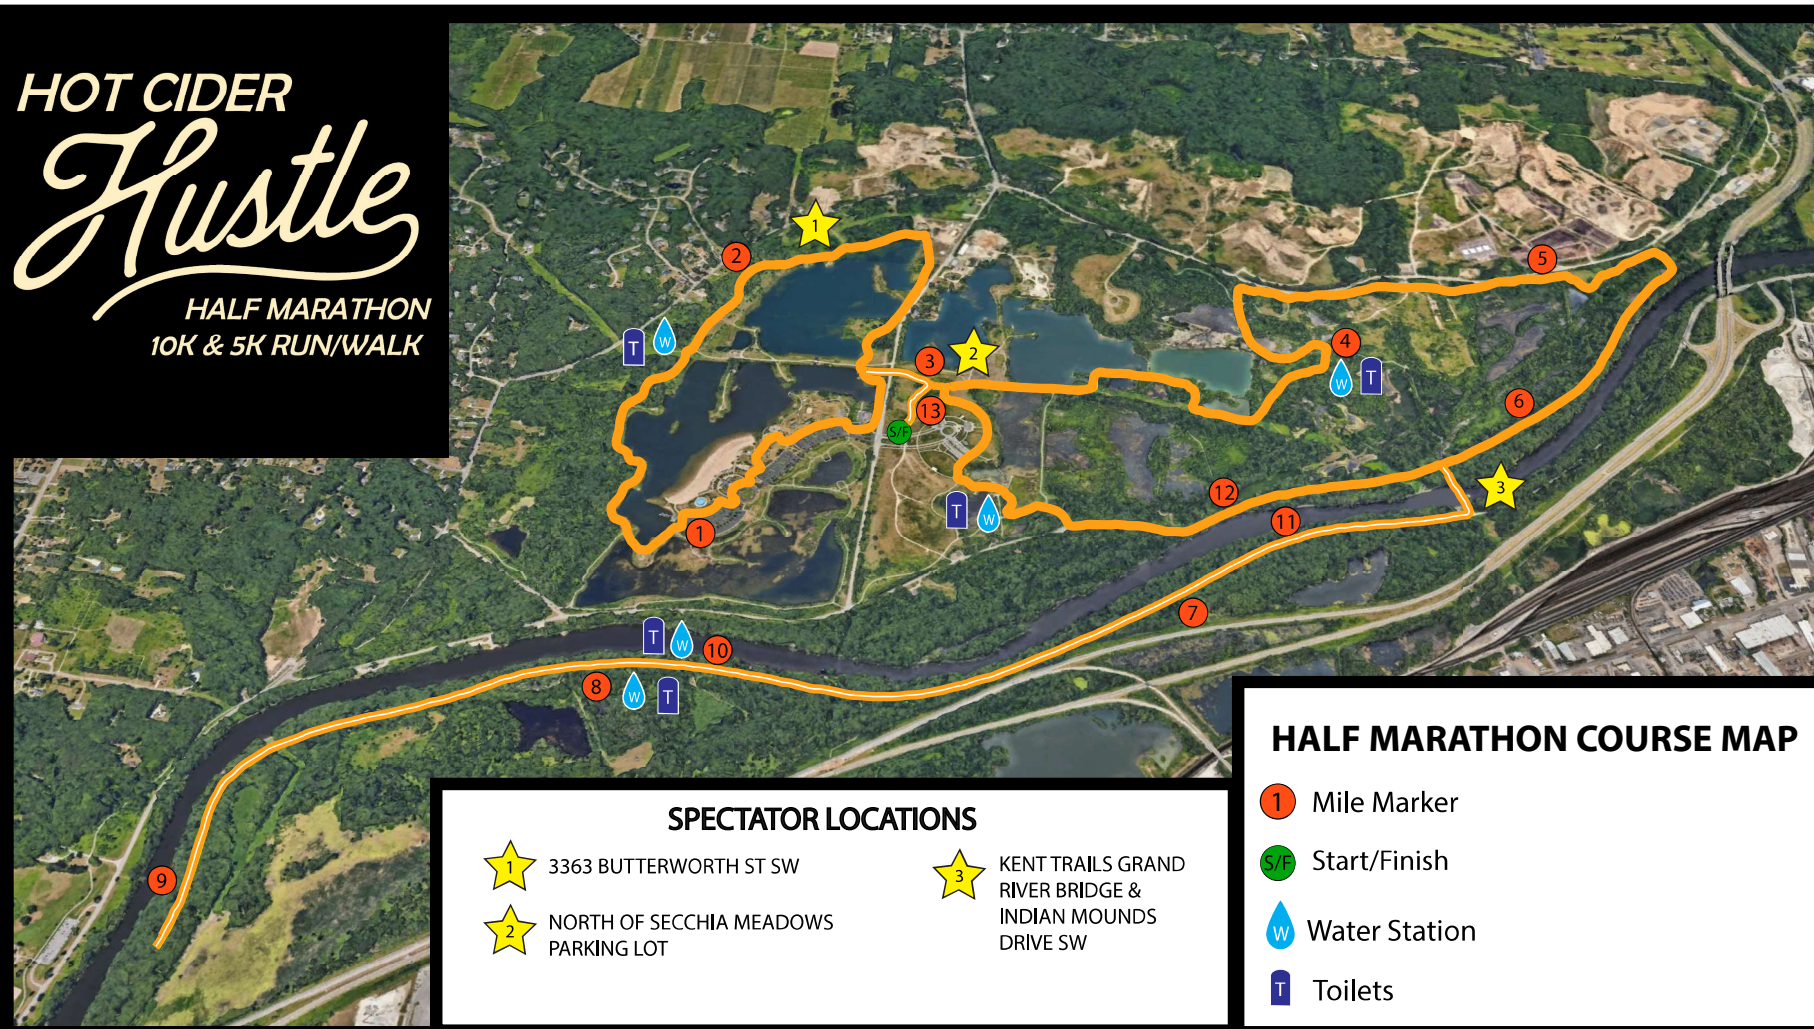

HOT CIDER
Hustle
HALF MARATHON
10K & 5K RUN/WALK

SPECTATOR LOCATIONS

- 3363 BUTTERWORTH ST SW
- NORTH OF SECCHIA MEADOWS PARKING LOT

- KENT TRAILS GRAND RIVER BRIDGE & INDIAN MOUNDS DRIVE SW

HALF MARATHON COURSE MAP

- Mile Marker
- Start/Finish
- Water Station
- Toilets

*COURSE SUBJECT TO CHANGE WITHOUT NOTICE. TRAILS MAY HAVE NON EVENT USERS. MAP NOT TO SCALE. IMAGE PROVIDED BY GOOGLE.