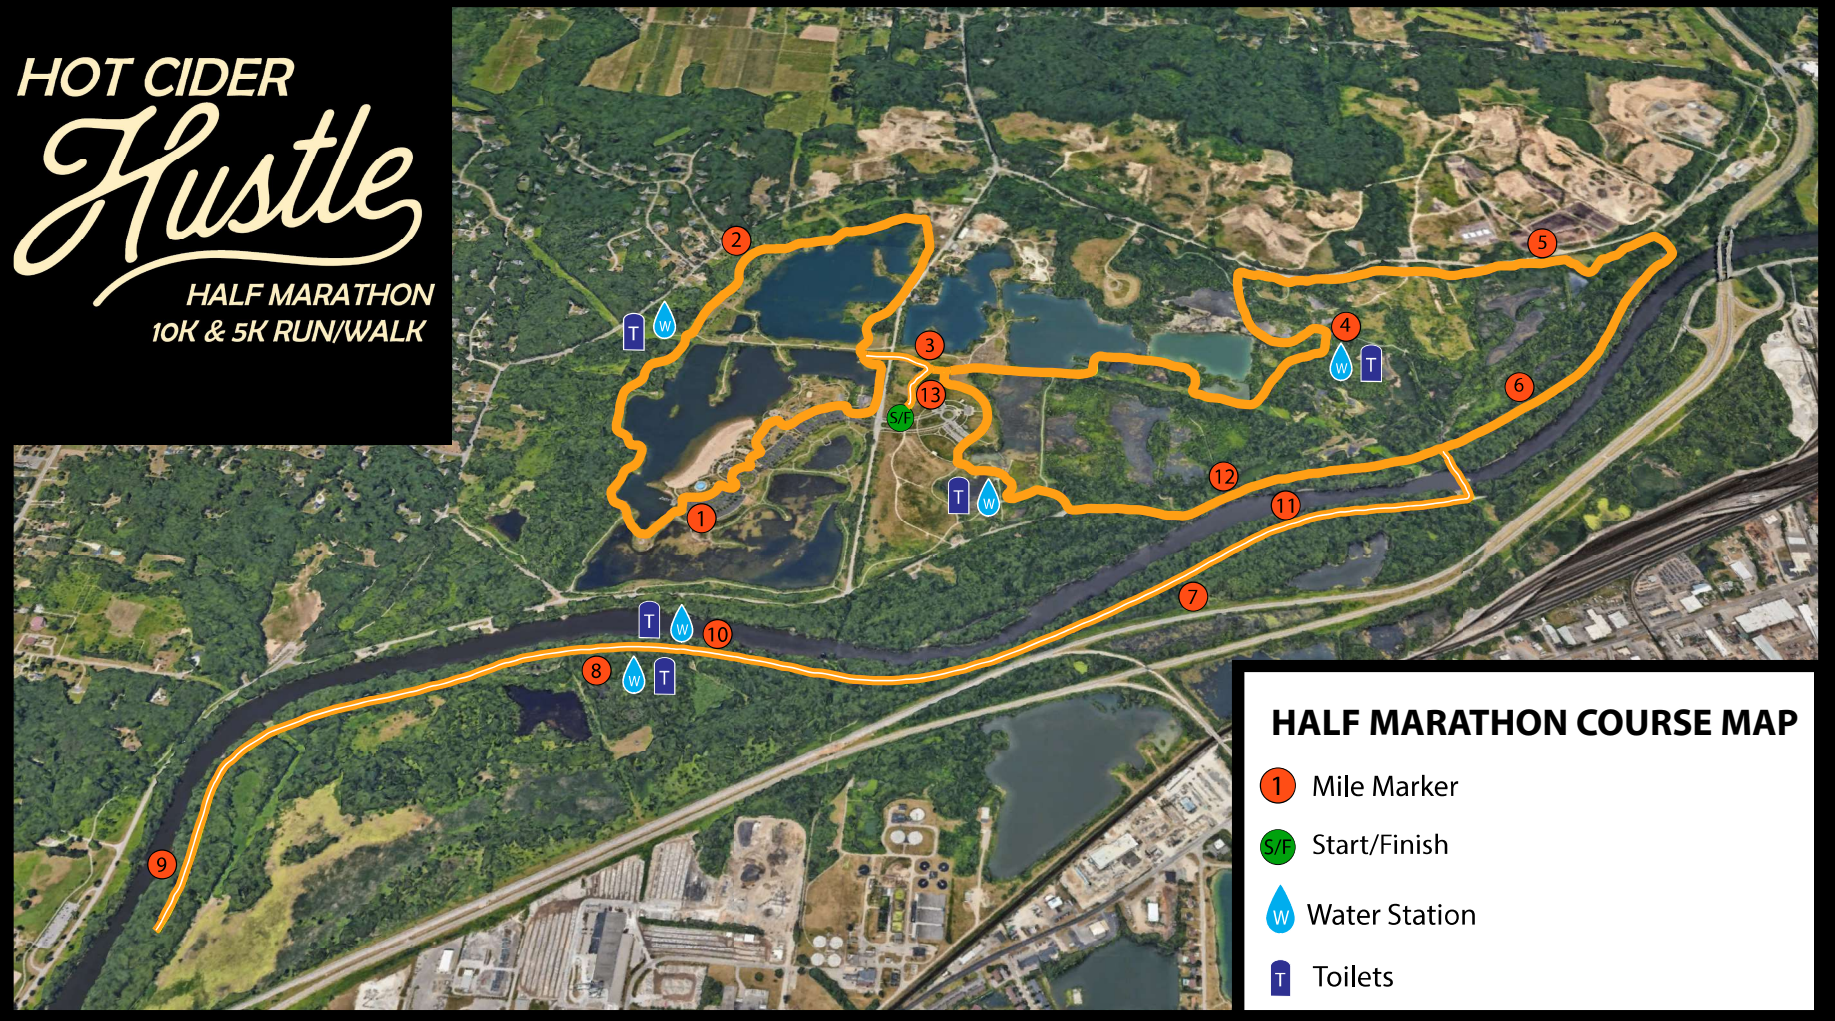

HOT CIDER
Hustle
HALF MARATHON
10K & 5K RUN/WALK

HALF MARATHON COURSE MAP

- 1 Mile Marker
- S/F Start/Finish
- W Water Station
- T Toilets

*COURSE SUBJECT TO CHANGE WITHOUT NOTICE. TRAILS MAY HAVE NON EVENT USERS. MAP NOT TO SCALE. IMAGE PROVIDED BY GOOGLE.