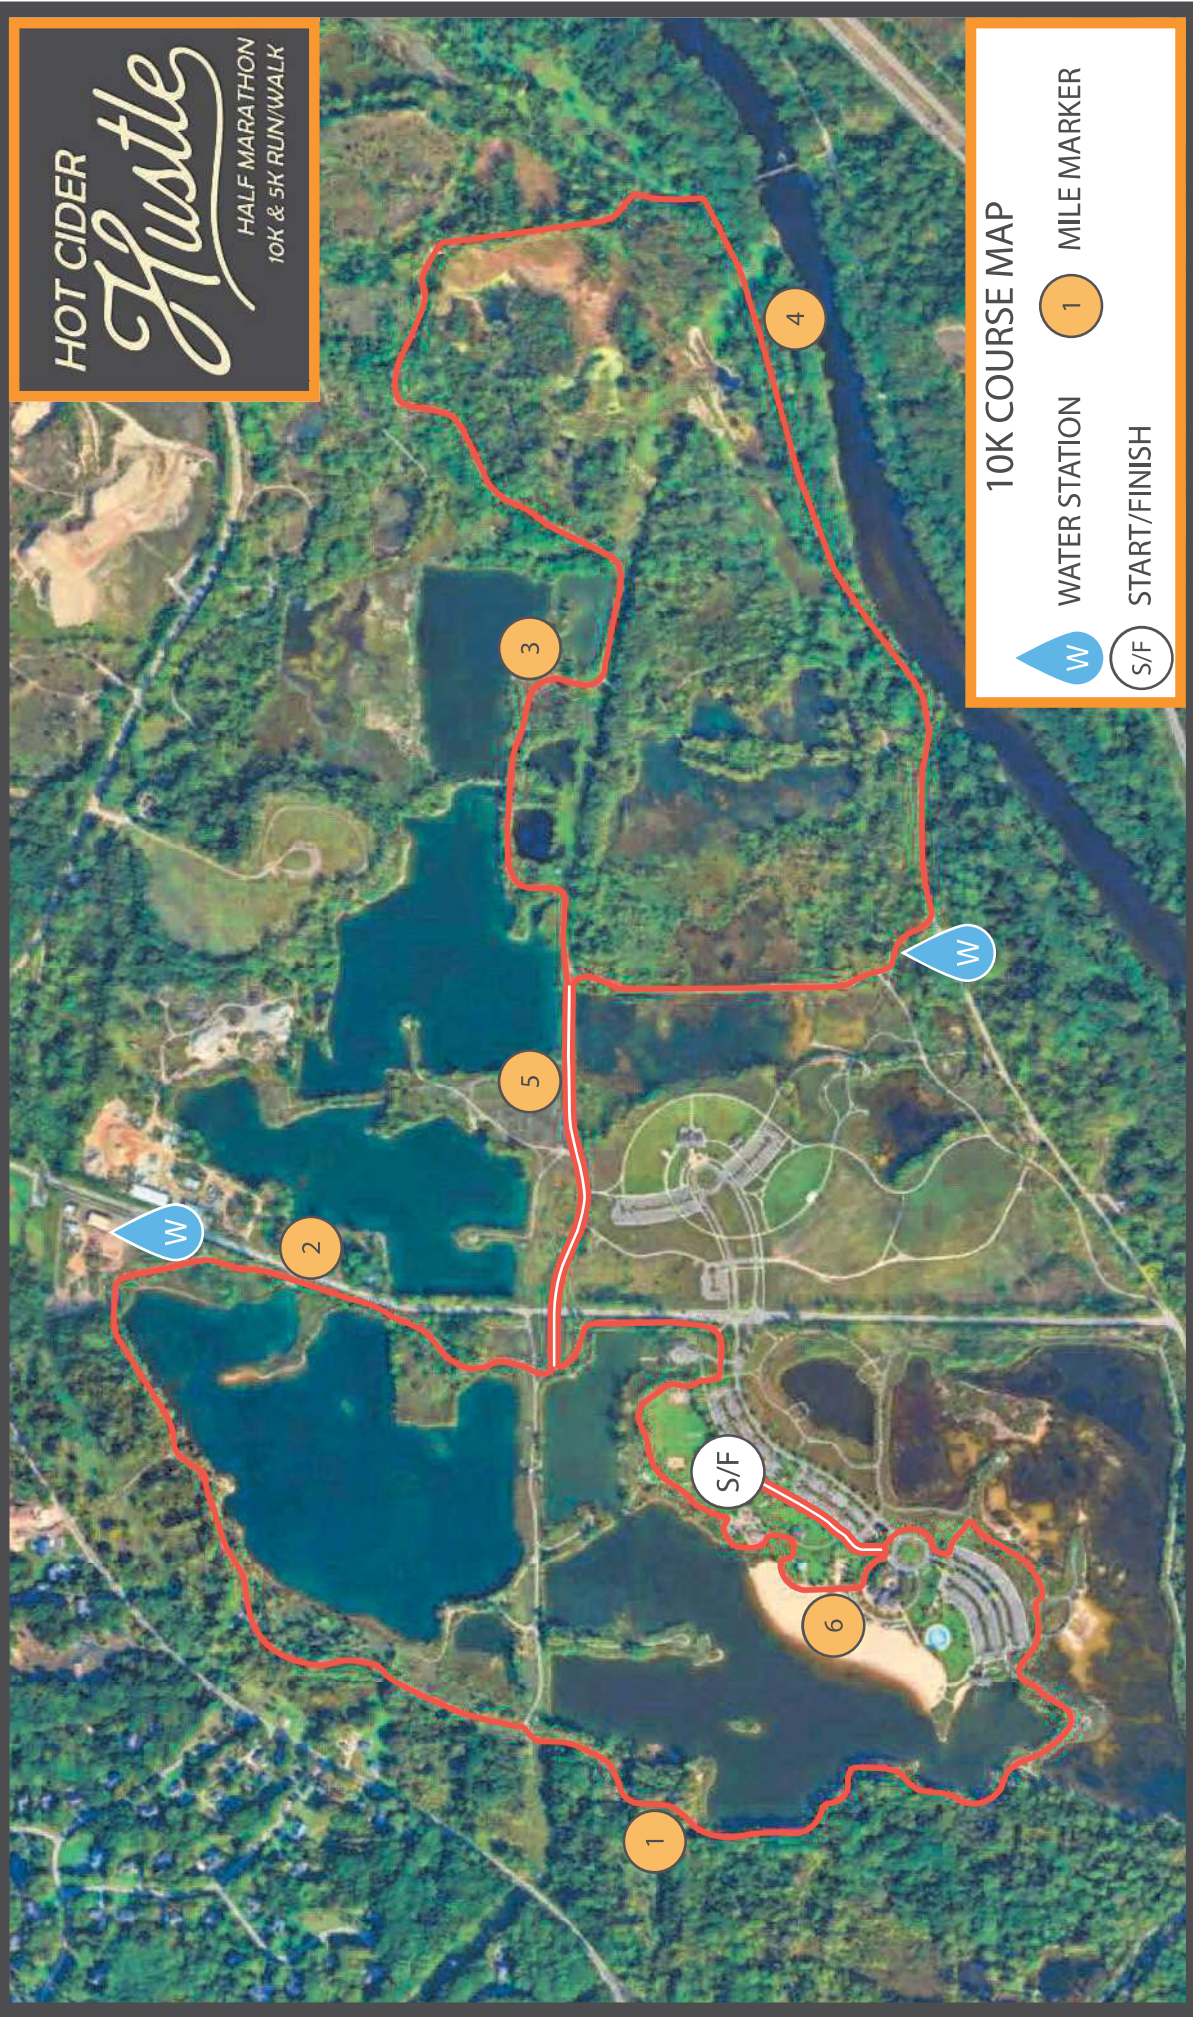

HOT CIDER  
*Hustle*  
HALF MARATHON  
10K & 5K RUN/WALK

10K COURSE MAP

- WATER STATION (W)
- MILE MARKER (1)
- START/FINISH (S/F)

\*COURSE SUBJECT TO CHANGE WITHOUT NOTICE. TRAIL MAY HAVE NON EVENT USERS. MAP NOT TO SCALE. IMAGE PROVIDED BY GOOGLE