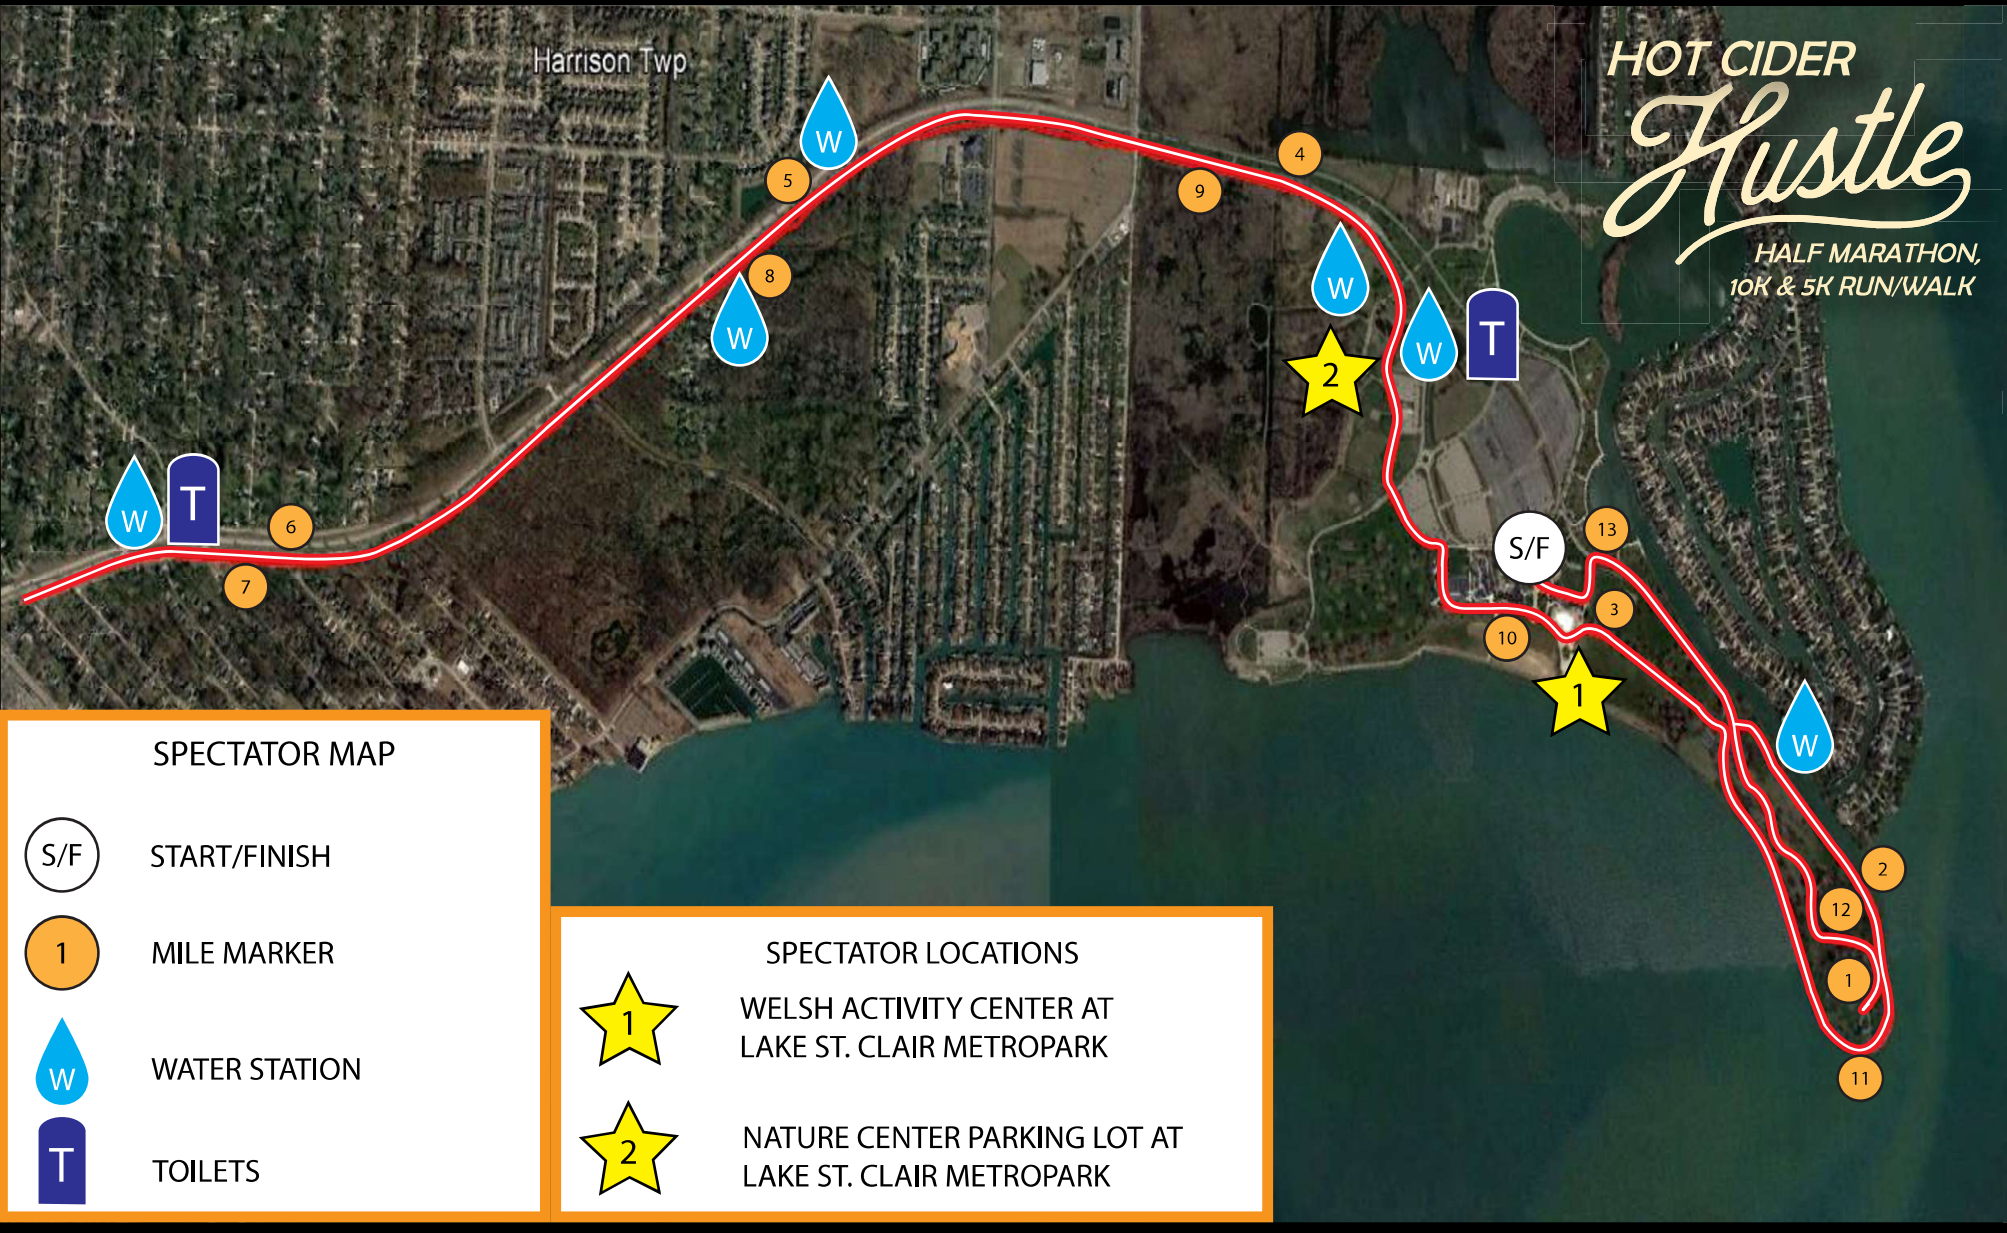

Harrison Twp

HOT CIDER Hustle

HALF MARATHON,
10K & 5K RUN/WALK

SPECTATOR MAP

-  START/FINISH
-  MILE MARKER
-  WATER STATION
-  TOILETS

SPECTATOR LOCATIONS

-  WELSH ACTIVITY CENTER AT LAKE ST. CLAIR METROPARK
-  NATURE CENTER PARKING LOT AT LAKE ST. CLAIR METROPARK

*COURSE SUBJECT TO CHANGE WITHOUT NOTICE. TRAILS MAY HAVE NON EVENT USER. MAP NOT TO SCALE. IMAGE PROVIDE BY GOOGLE