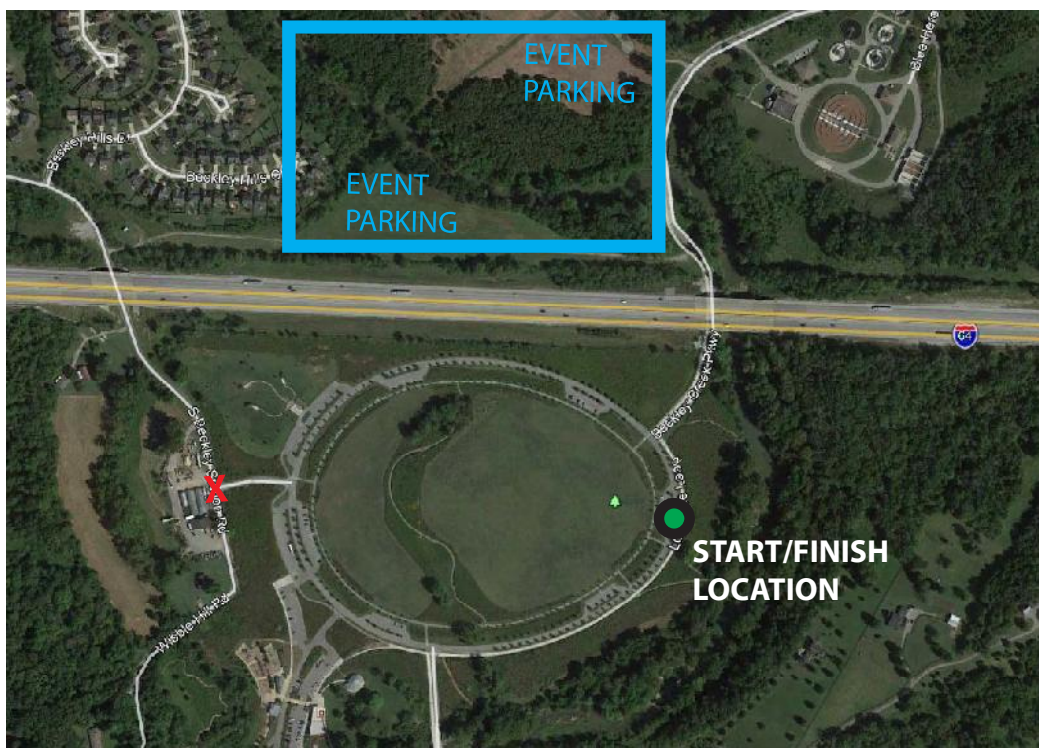

OFF SITE PARKING

Off-site parking at
Papa John's HQ,
2002 Papa Johns Blvd

Enter parking lots from
Bluegrass Pkwy & Papa
Johns Blvd

Carpooling suggested
and arrive early

LIMITED ONSITE PARKING

Beckley Creek Park

ENTER ONLY AT BECKLEY CREEK PKWY
& BLUE HERON RD