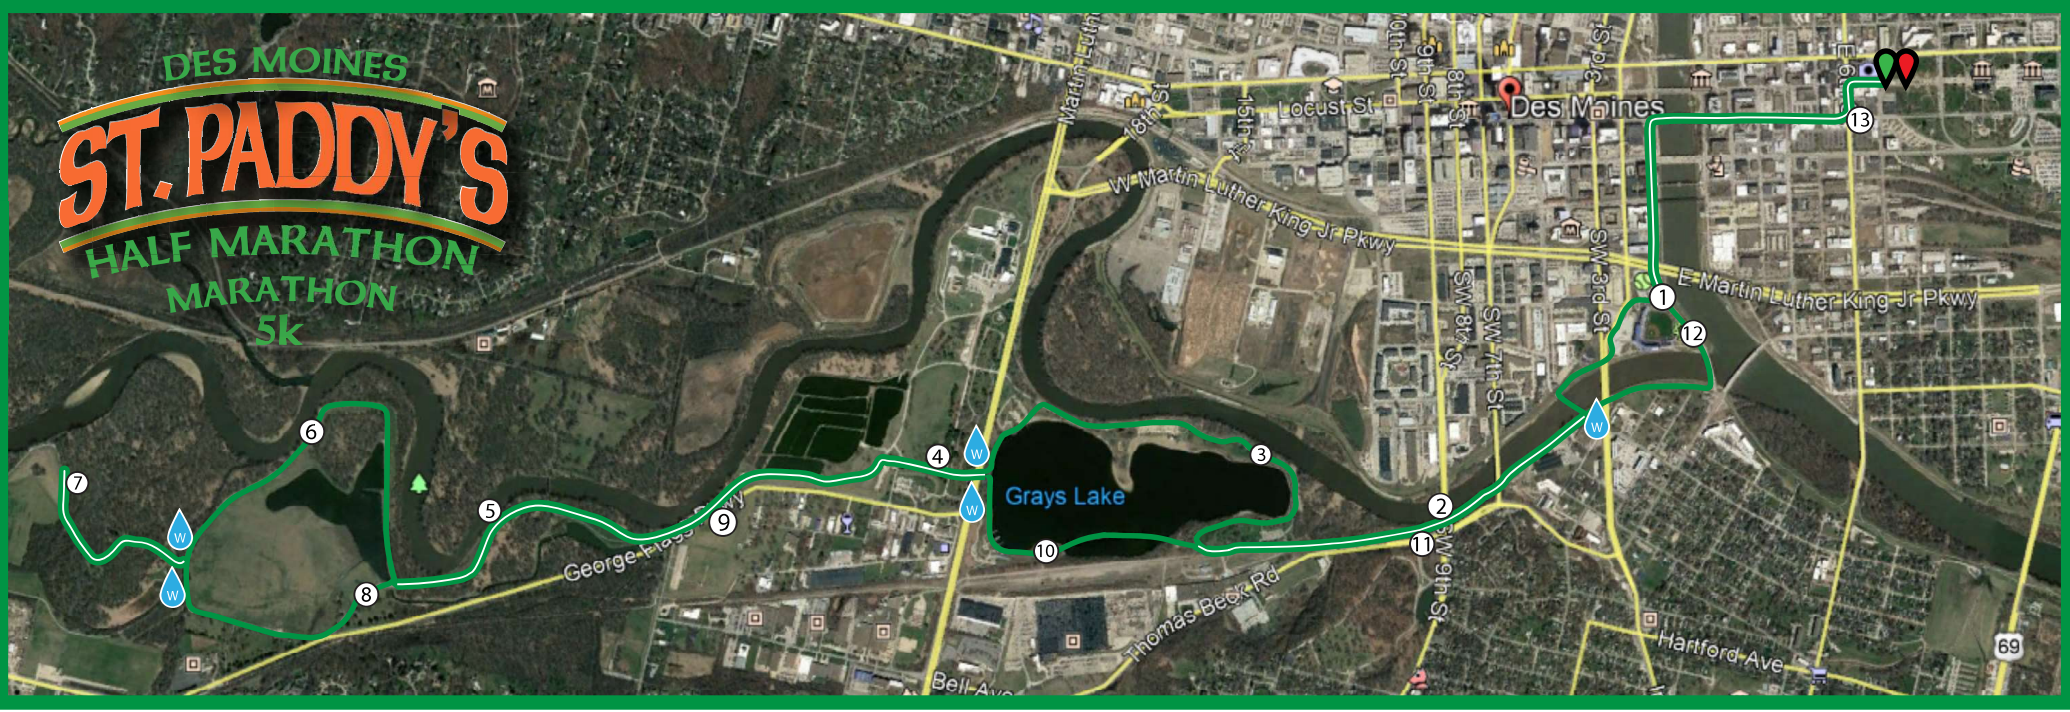

DES MOINES
ST. PADDY'S
HALF MARATHON
MARATHON
5k

Course subject to change without notice. Trails may have non event users. Map not to scale.