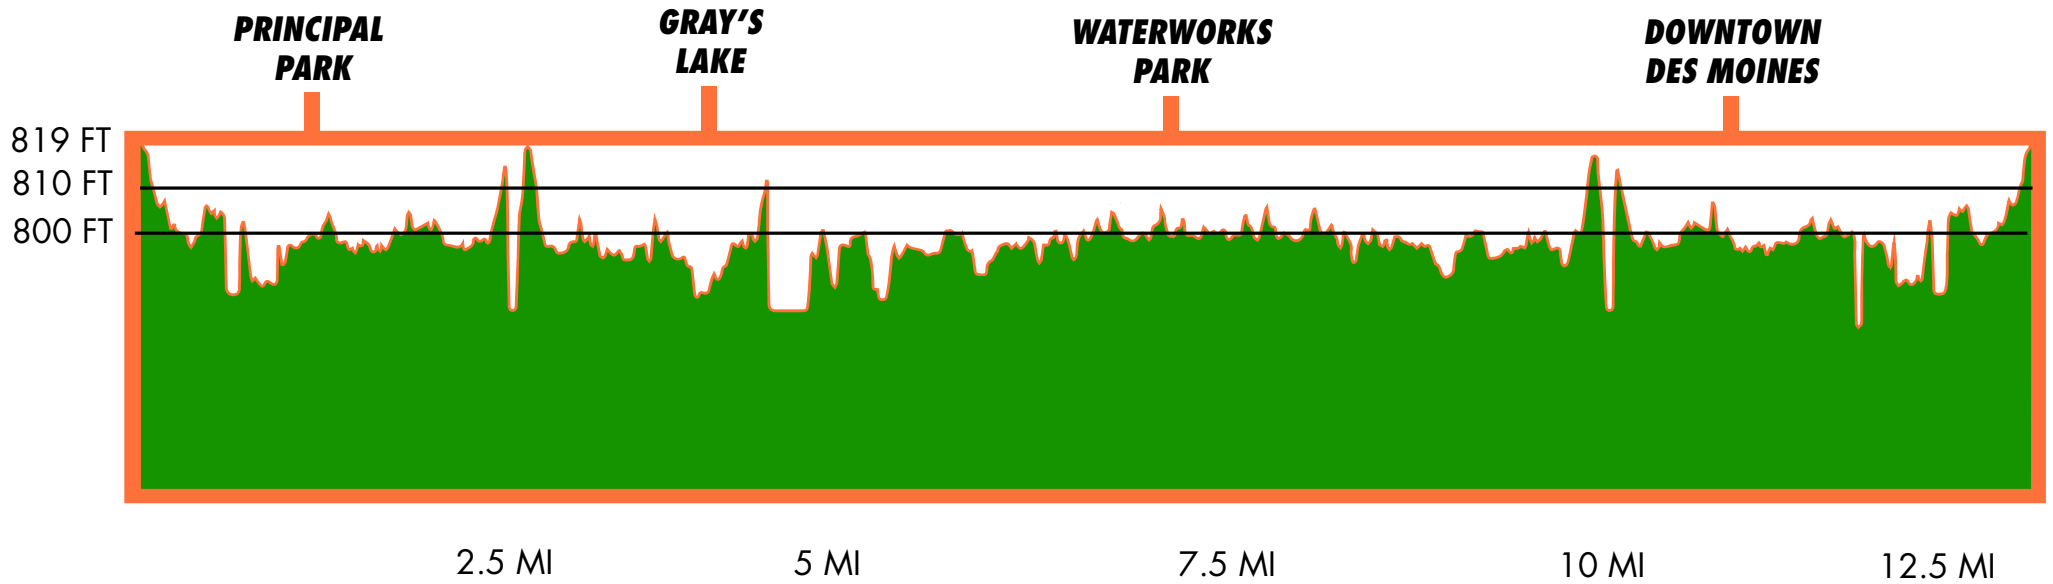

DES MOINES
ST. PADDY'S
MARATHON
1/2 MARATHON
5k

HALF MARATHON/MARATHON ELEVATION MAP

*MARATHON IS 2 LOOPS OF THE HALF MARATHON