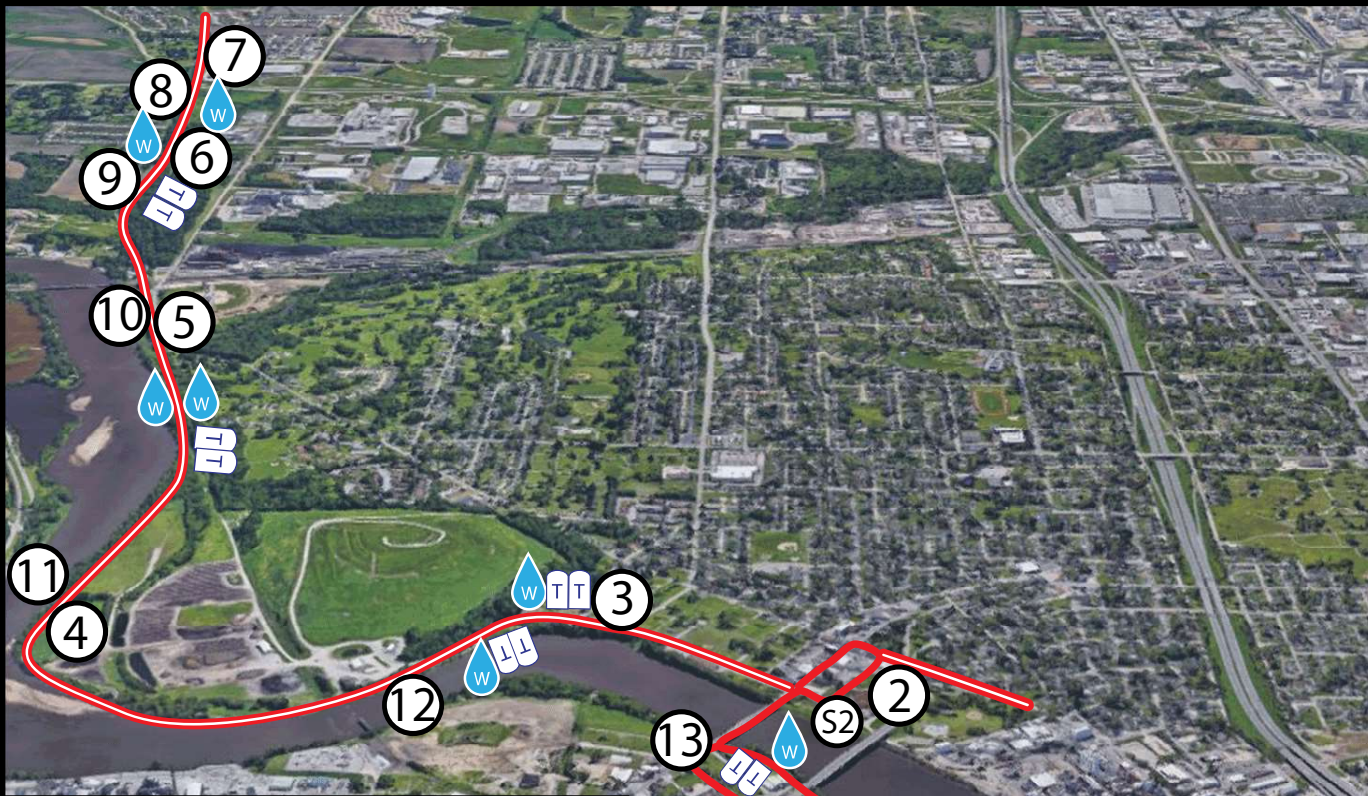

HOT Cider HUSTLE

HALF/5K

SPECTATOR LOCATIONS:

(S1) PARK & RIDE LOT 44:
800-1000 2ND ST. SE

(S2) NATIONAL CZECH & SLOVAK
MUSEM & LIBRARY
1400 INSPIRATION PL SW.

MILES 3-12 ARE ON THE CEDAR RIVER TRAIL

KEY

- (1)** MILE MARKER
- (T)** TOILETS ON COURSE
- (W)** WATER STATION ON COURSE

*COURSE SUBJECT TO CHANGE WITHOUT NOTICE. TRAILS MAY HAVE NON EVENT USERS. MAP NOT TO SCALE. IMAGE PROVIDED BY GOOGLE.