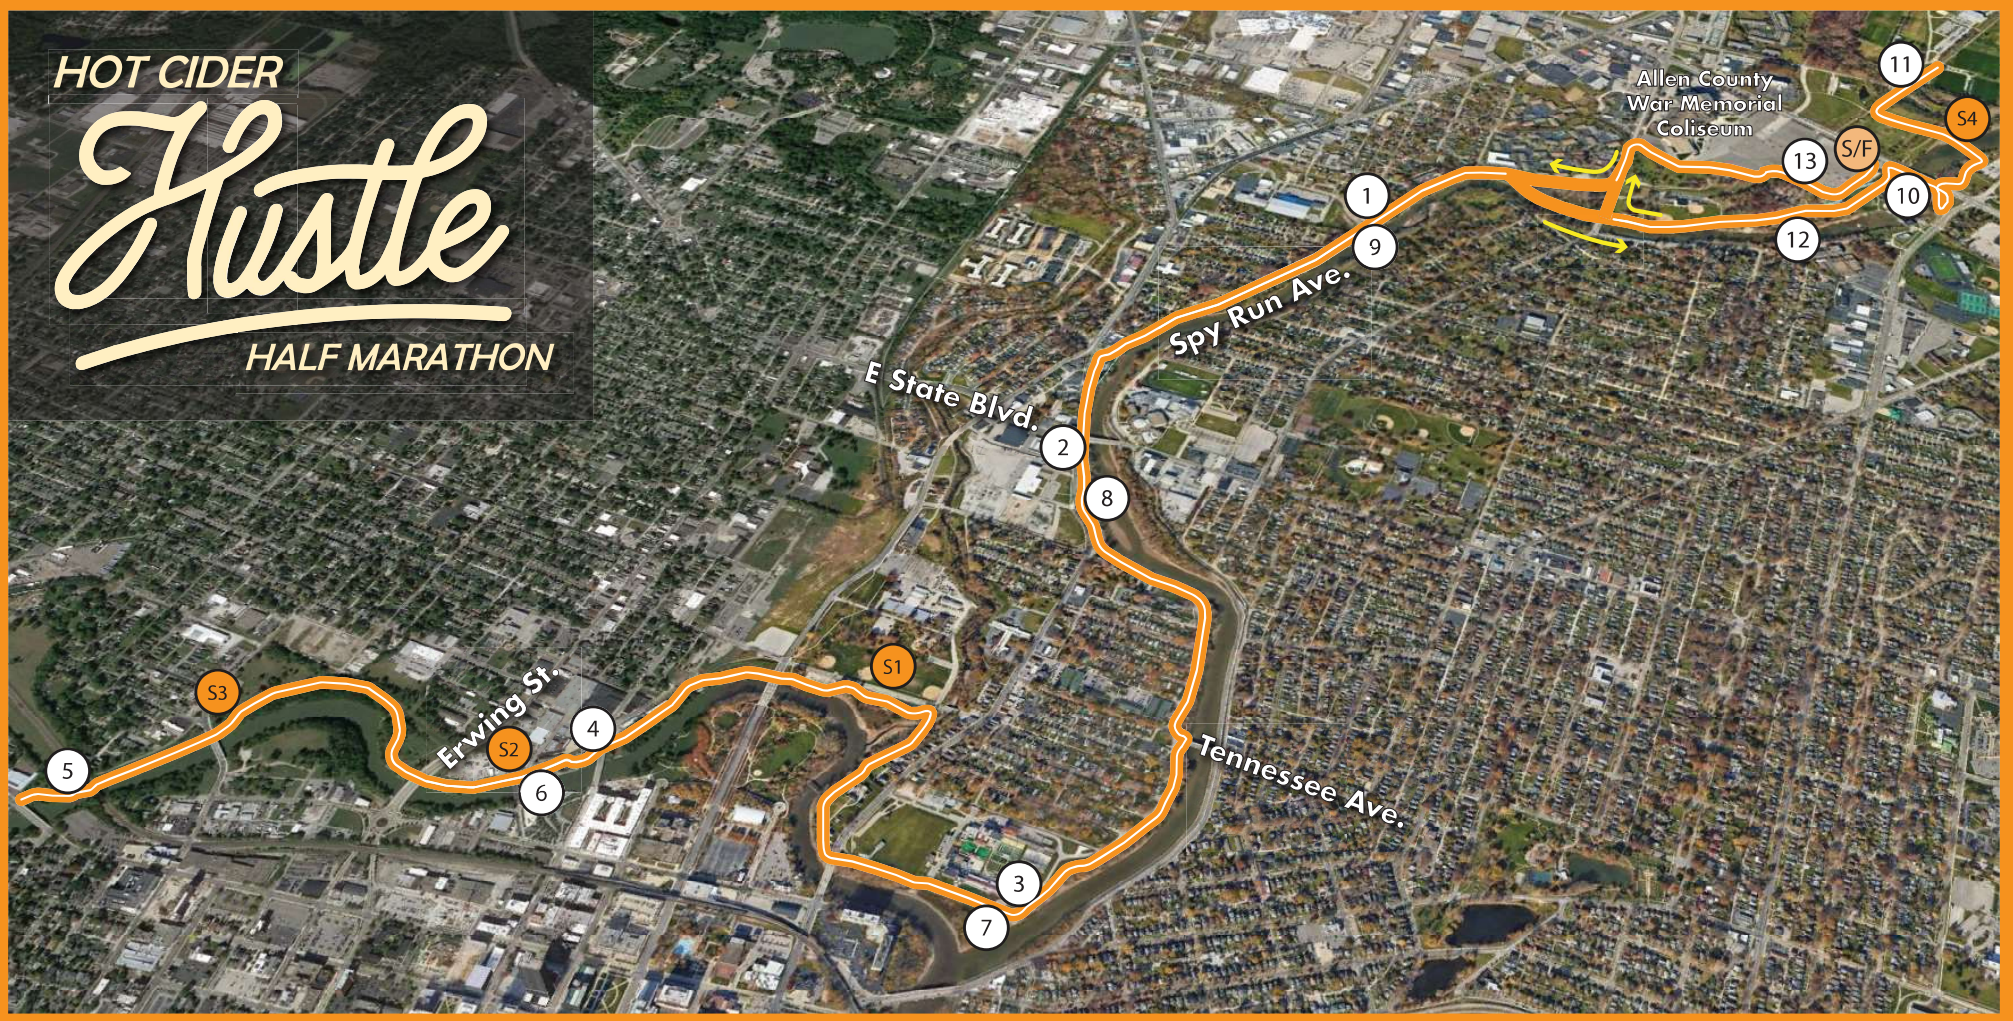

HOT CIDER

# Hustle

HALF MARATHON

- (5) = MILE MARKER   (S/F) = START/FINISH LINE   (S1) = 254 E 4th St, Fort Wayne, IN 46802   (S2) = Wells Street Bridge (N Wells St, Fort Wayne, IN 46802)  
(S3) = Blooming Dale Park (988 Sherman Blvd, Fort Wayne, IN 46808)   (S4) = Ron Venderly Family Bridge (N Anthony Blvd, Fort Wayne, IN 46815)

IMAGE PROVIDED BY GOOGLE. MAP SUBJECT TO CHANGE WITHOUT NOTICE. MAP NOT TO SCALE. TRAILS MAY HAVE NONEVENT USERS.