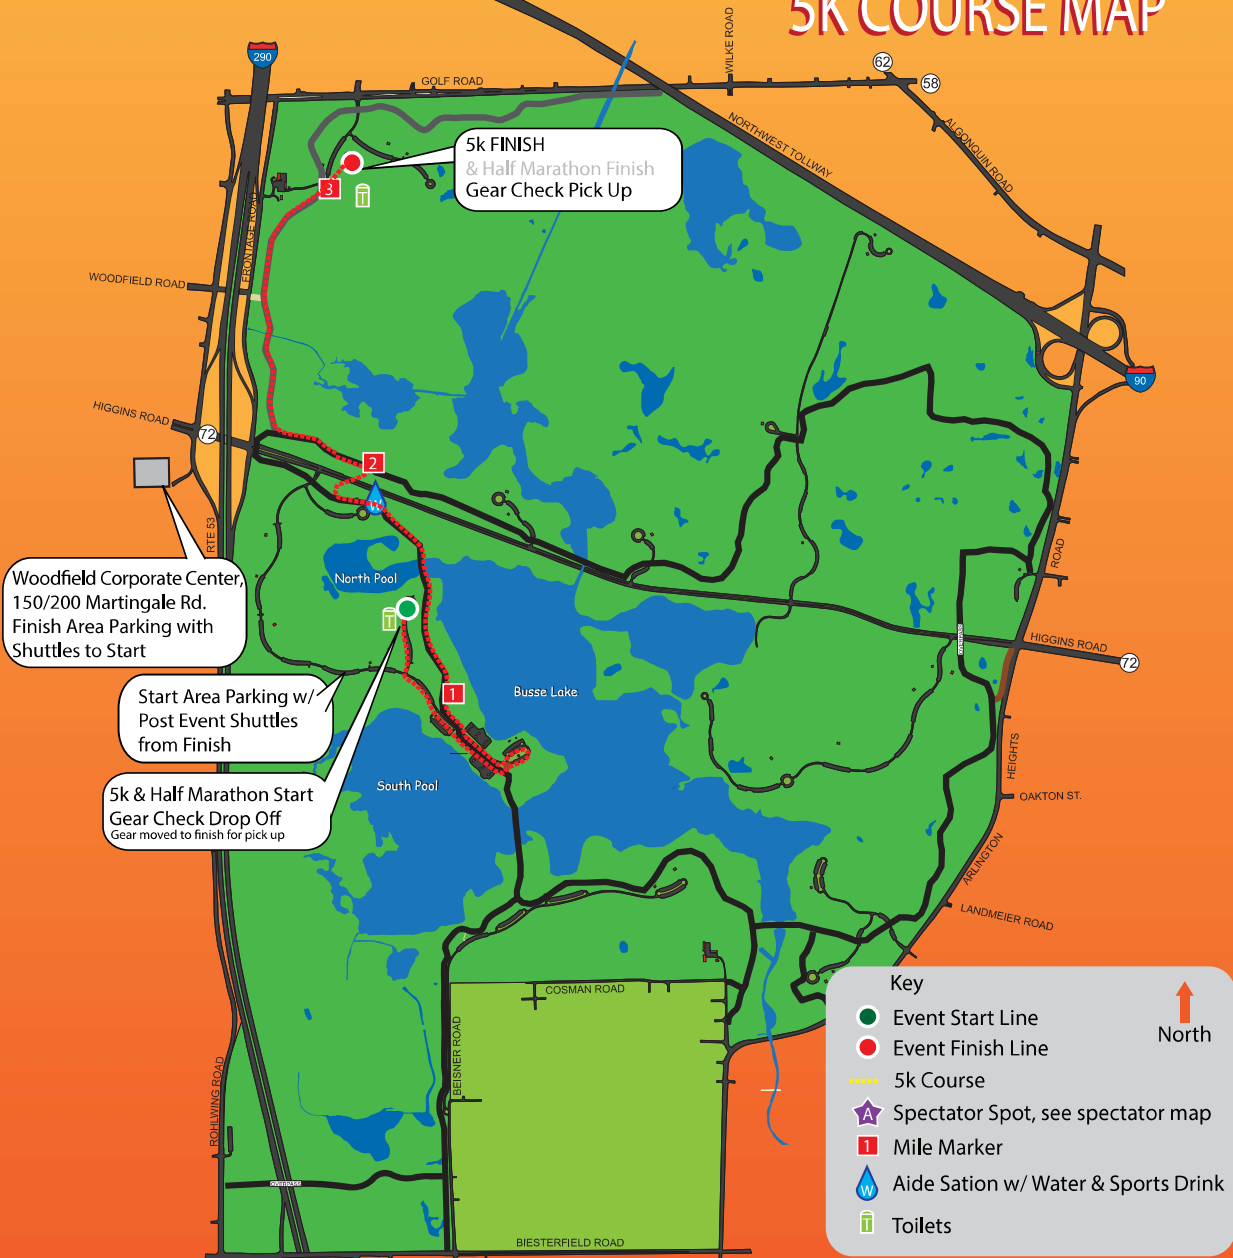

# SCHAUMBURG HALF MARATHON & 5k TURKEY TROT

## 5K COURSE MAP

[www.AllCommunityEvents.com](http://www.AllCommunityEvents.com)

Map not to scale. Locations are approximate. Course subject to change with out notice.