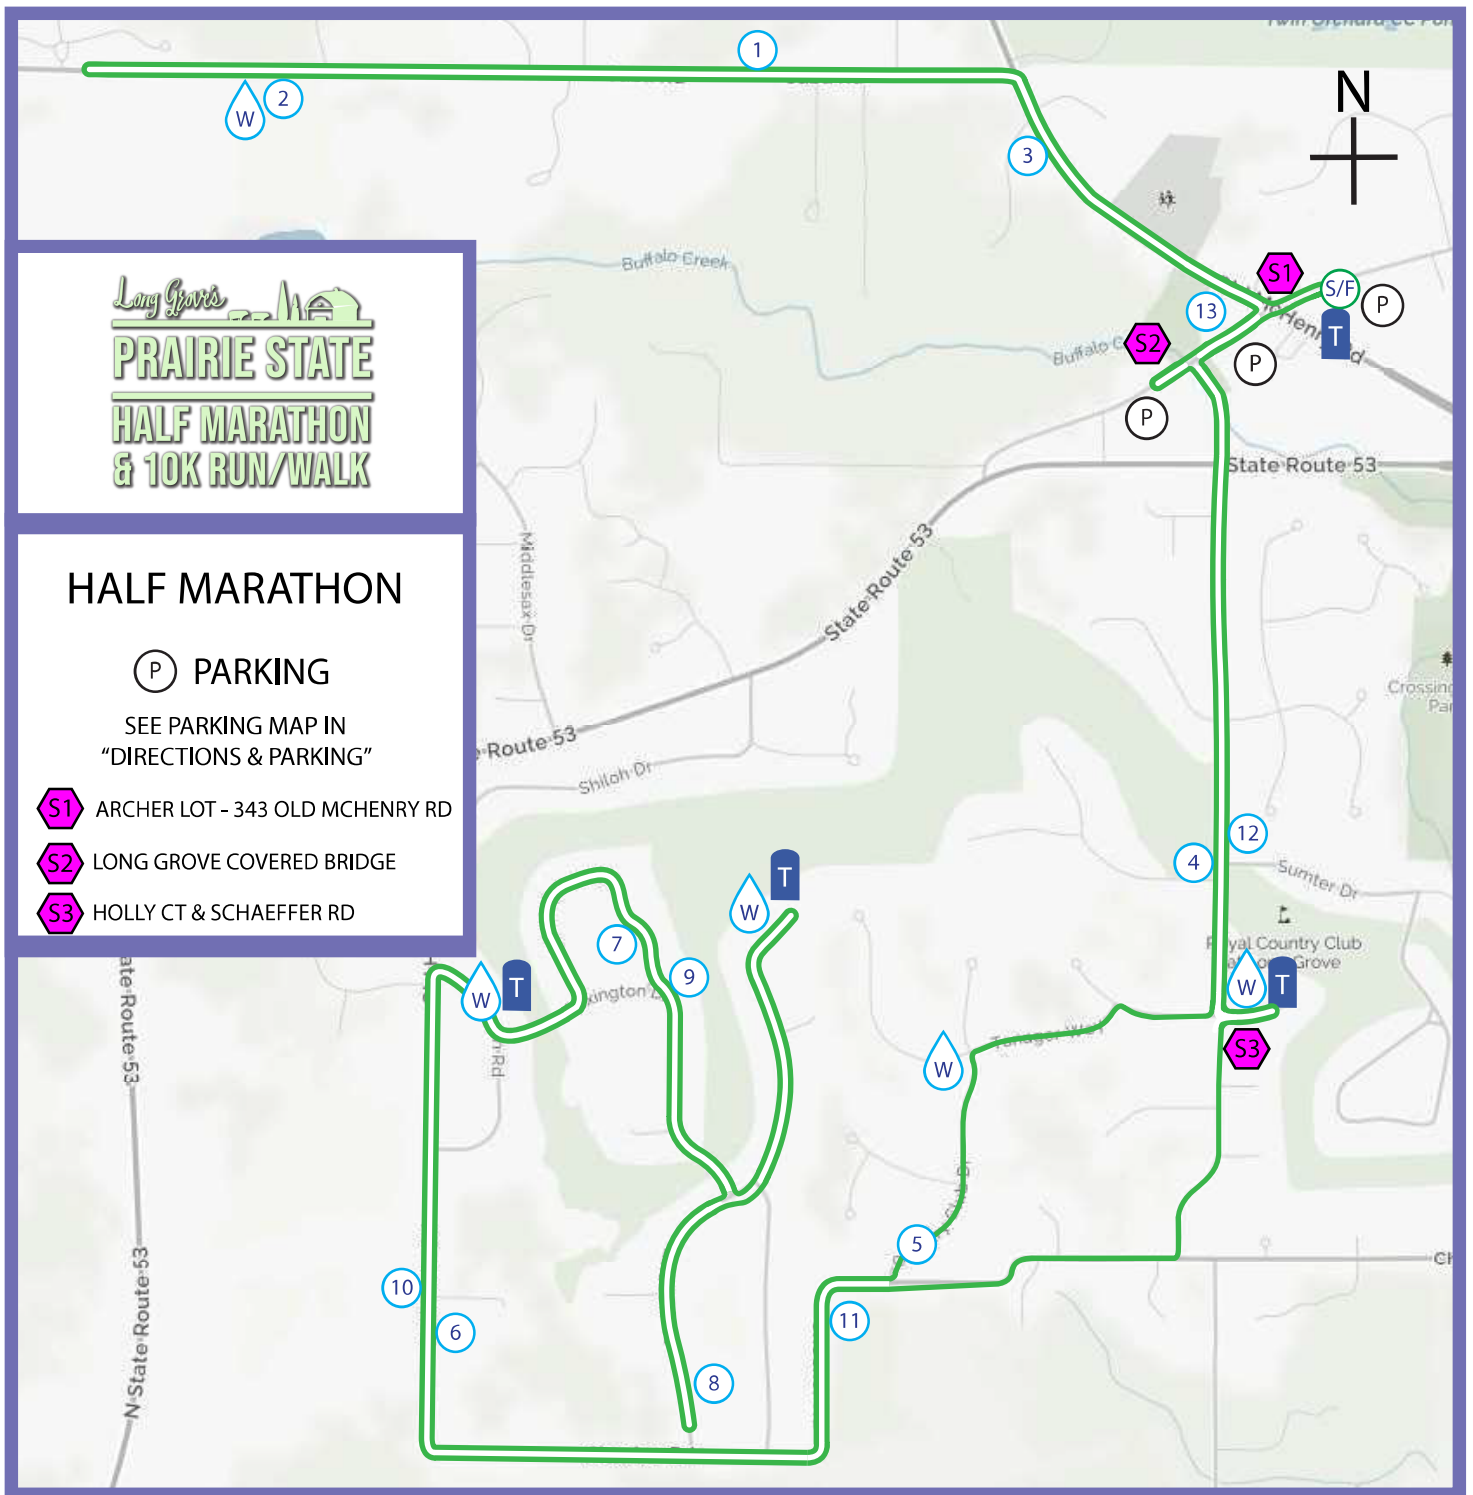

SPECTATOR MAP

*COURSE SUBJECT TO CHANGE WITHOUT NOTICE. TRAILS MAY HAVE NON EVENT USERS. MAP NOT TO SCALE. IMAGE PROVIDED BY GOOGLE.