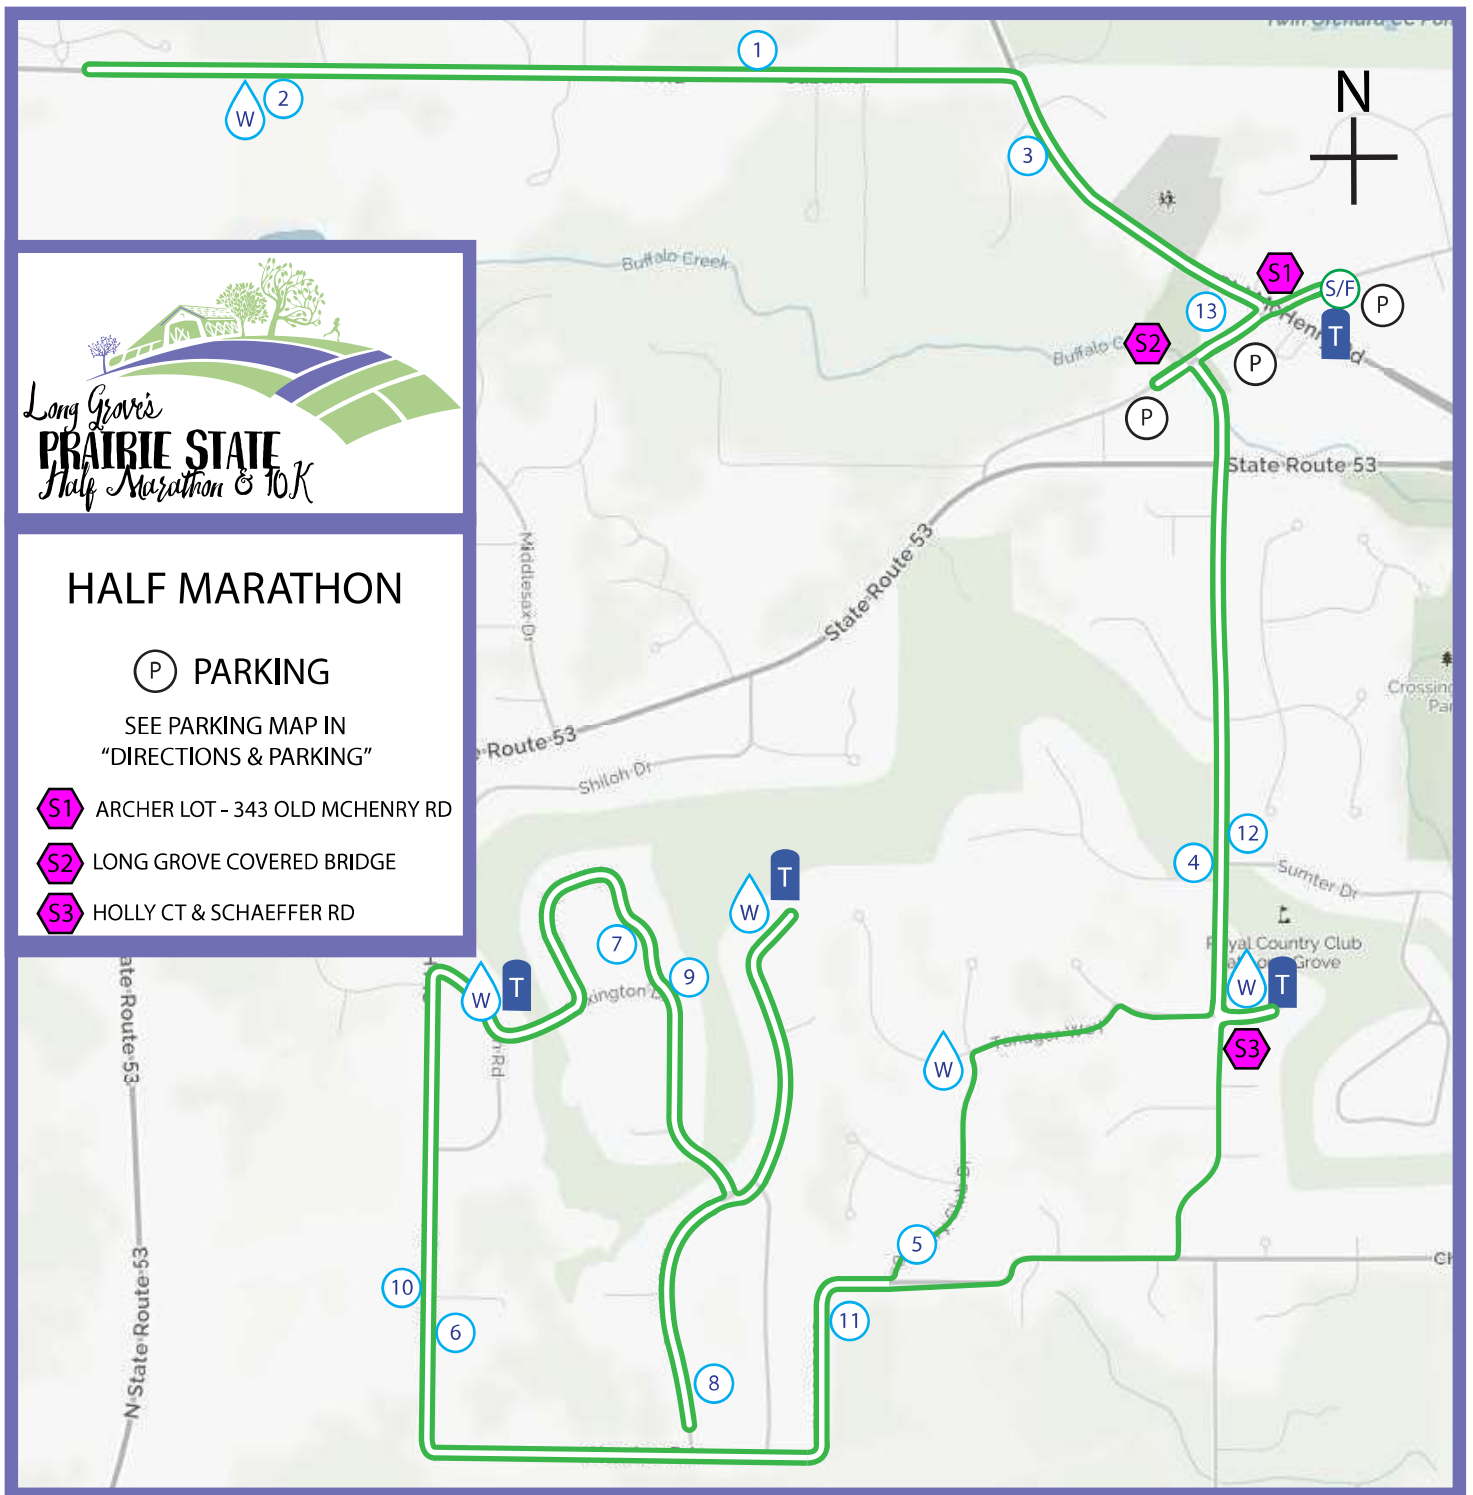

SPECTATOR MAP

*COURSE SUBJECT TO CHANGE WITHOUT NOTICE. TRAILS MAY HAVE NON EVENT USERS. MAP NOT TO SCALE. IMAGE PROVIDED BY GOOGLE.