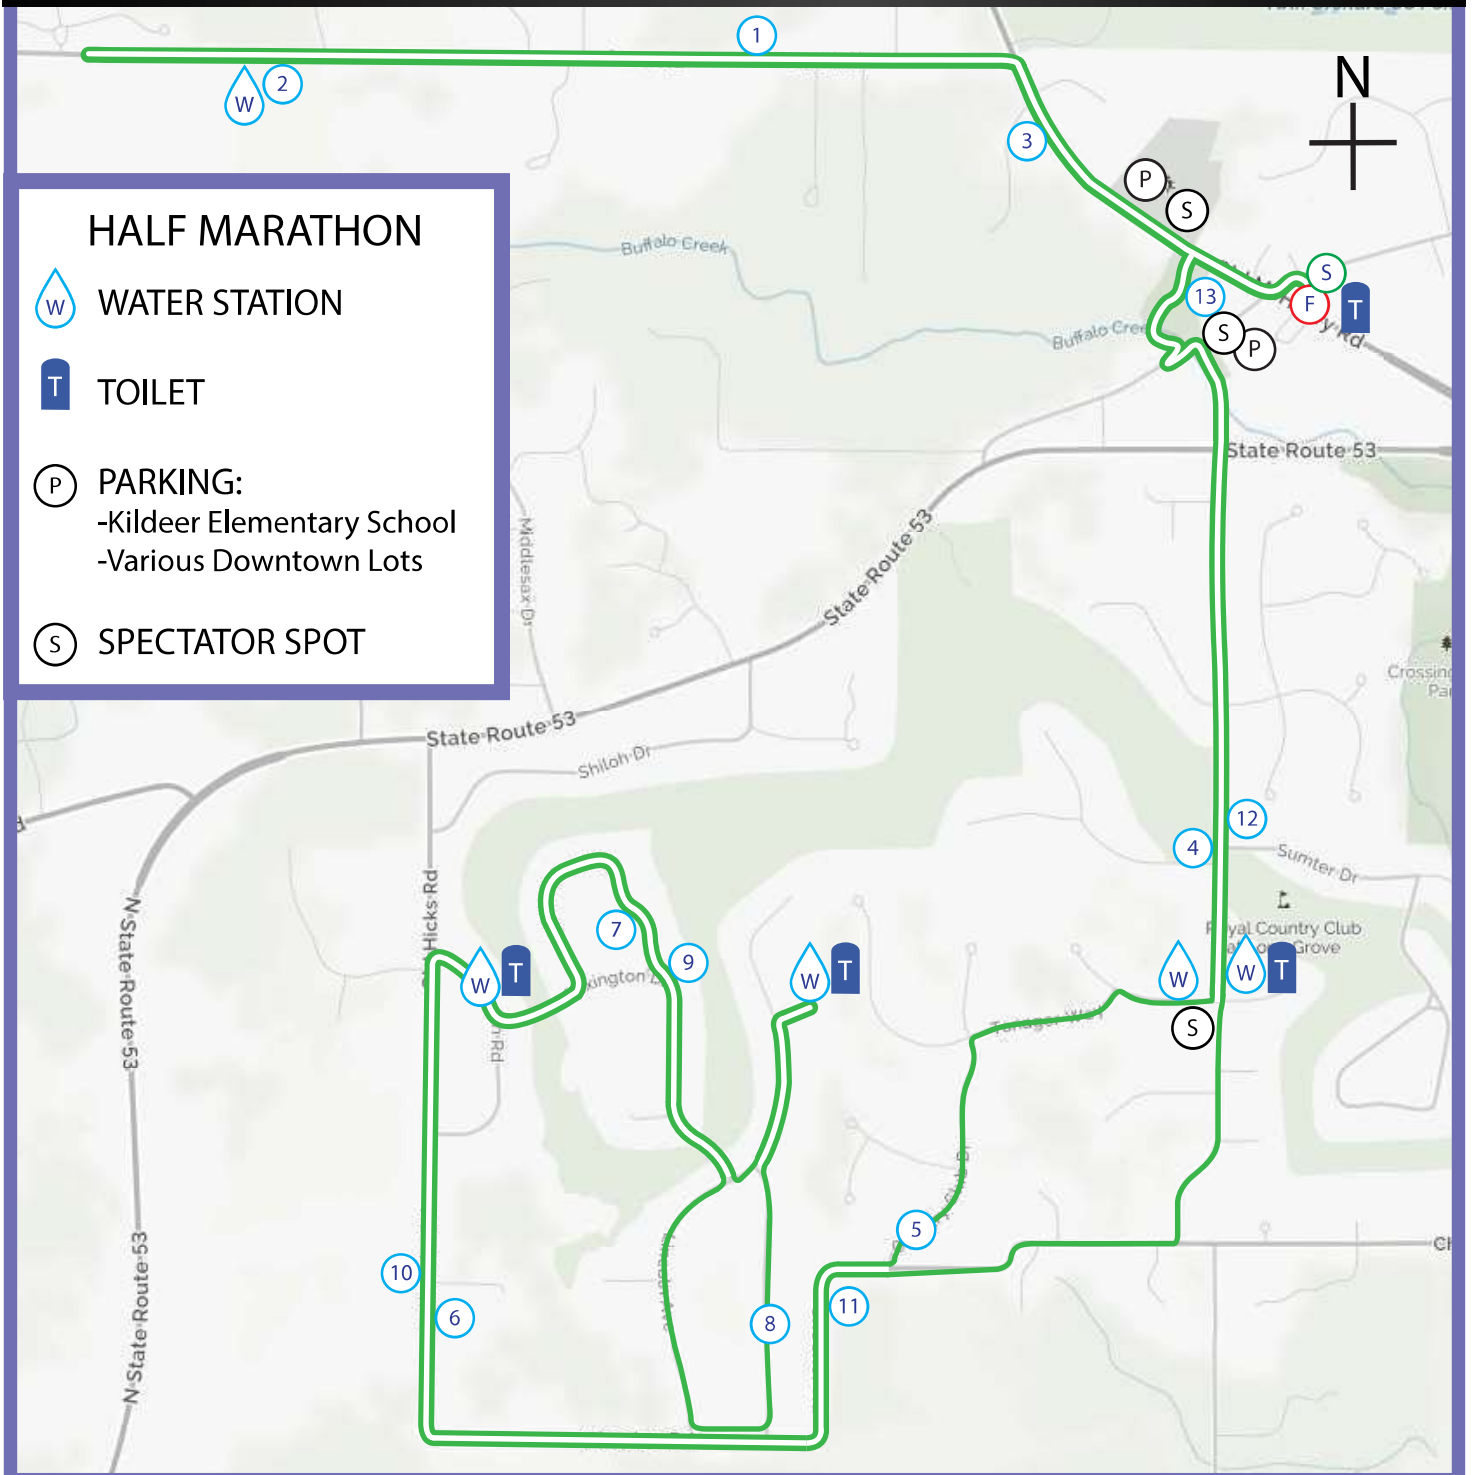

# Historic Long Grove's Prairie State Half Marathon, 10K & 3.5Mi

Map not to scale. Map subject to change without notice.