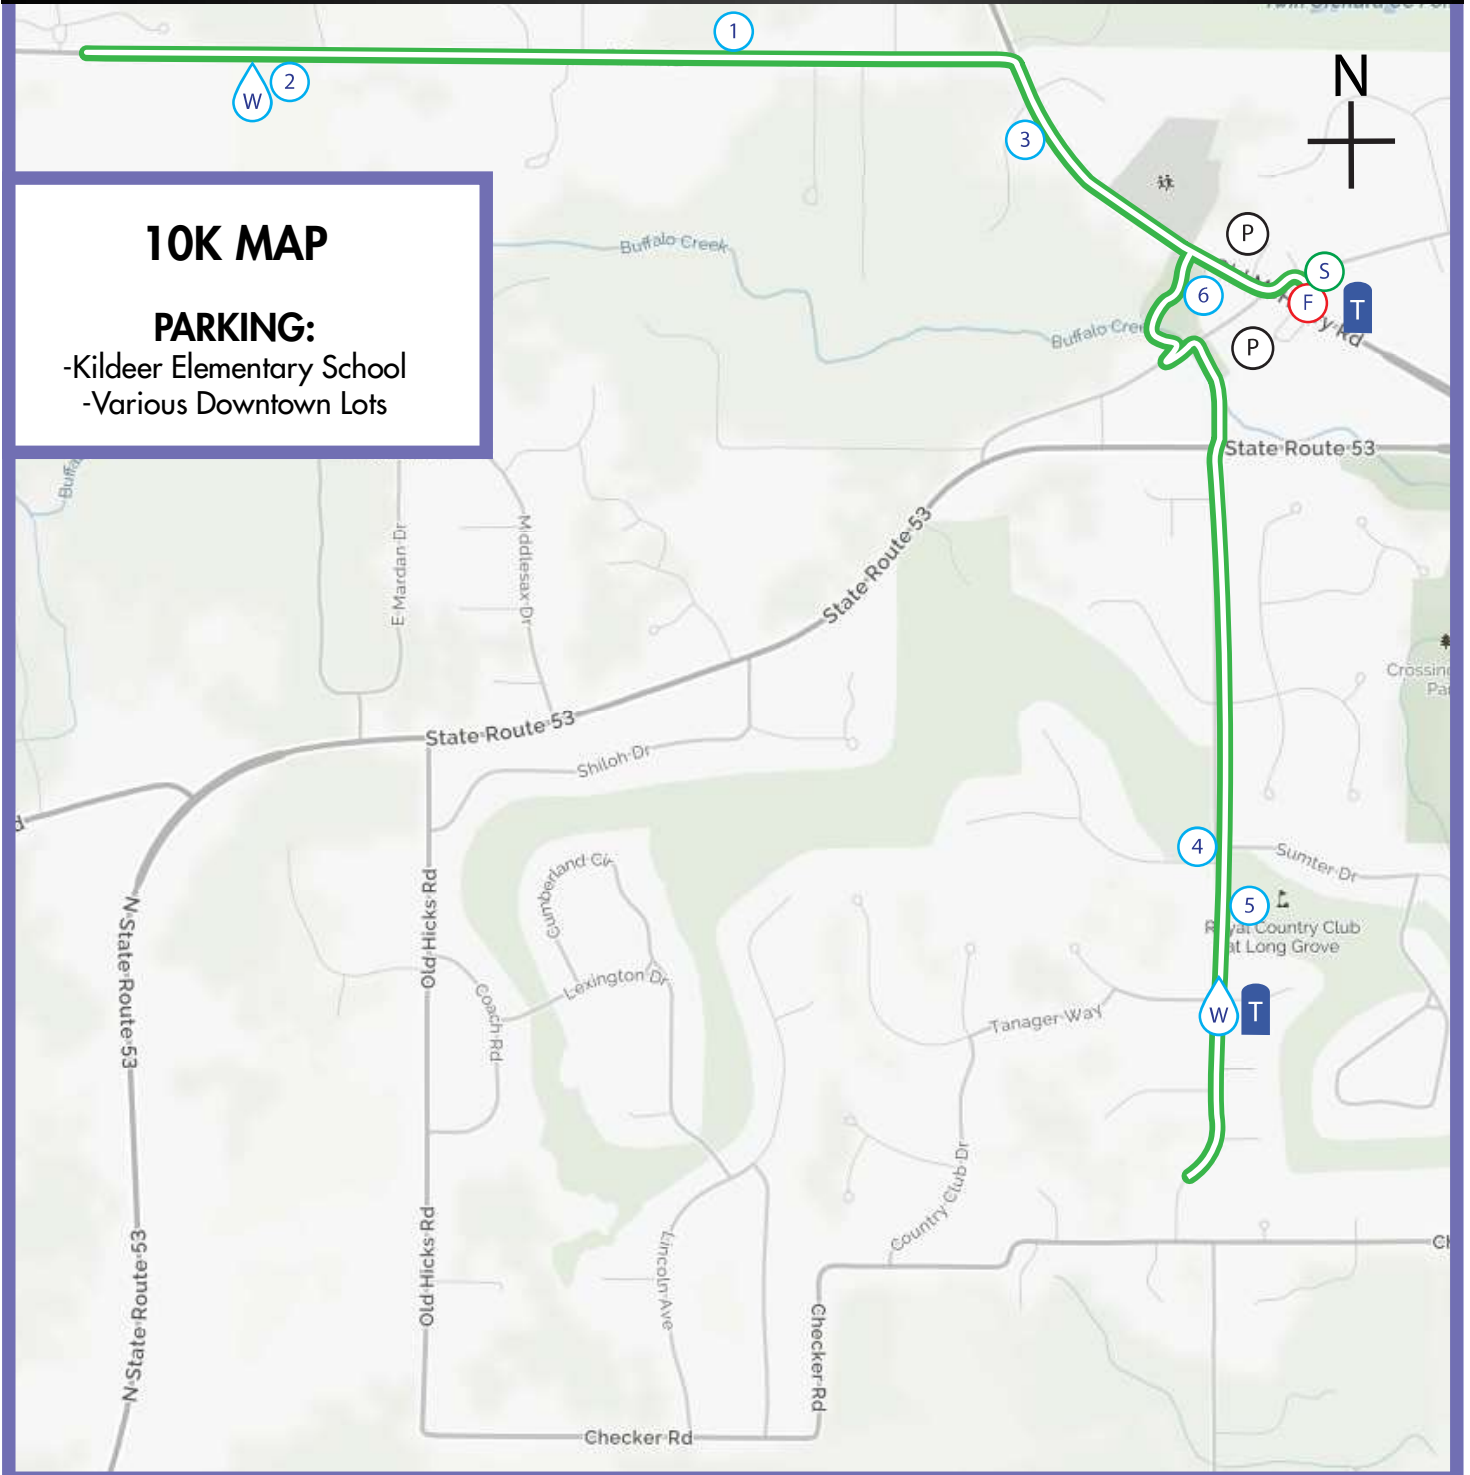

Historic Long Grove's Prairie State Half Marathon, 10K & 3.5Mi

Map not to scale. Map subject to change without notice.