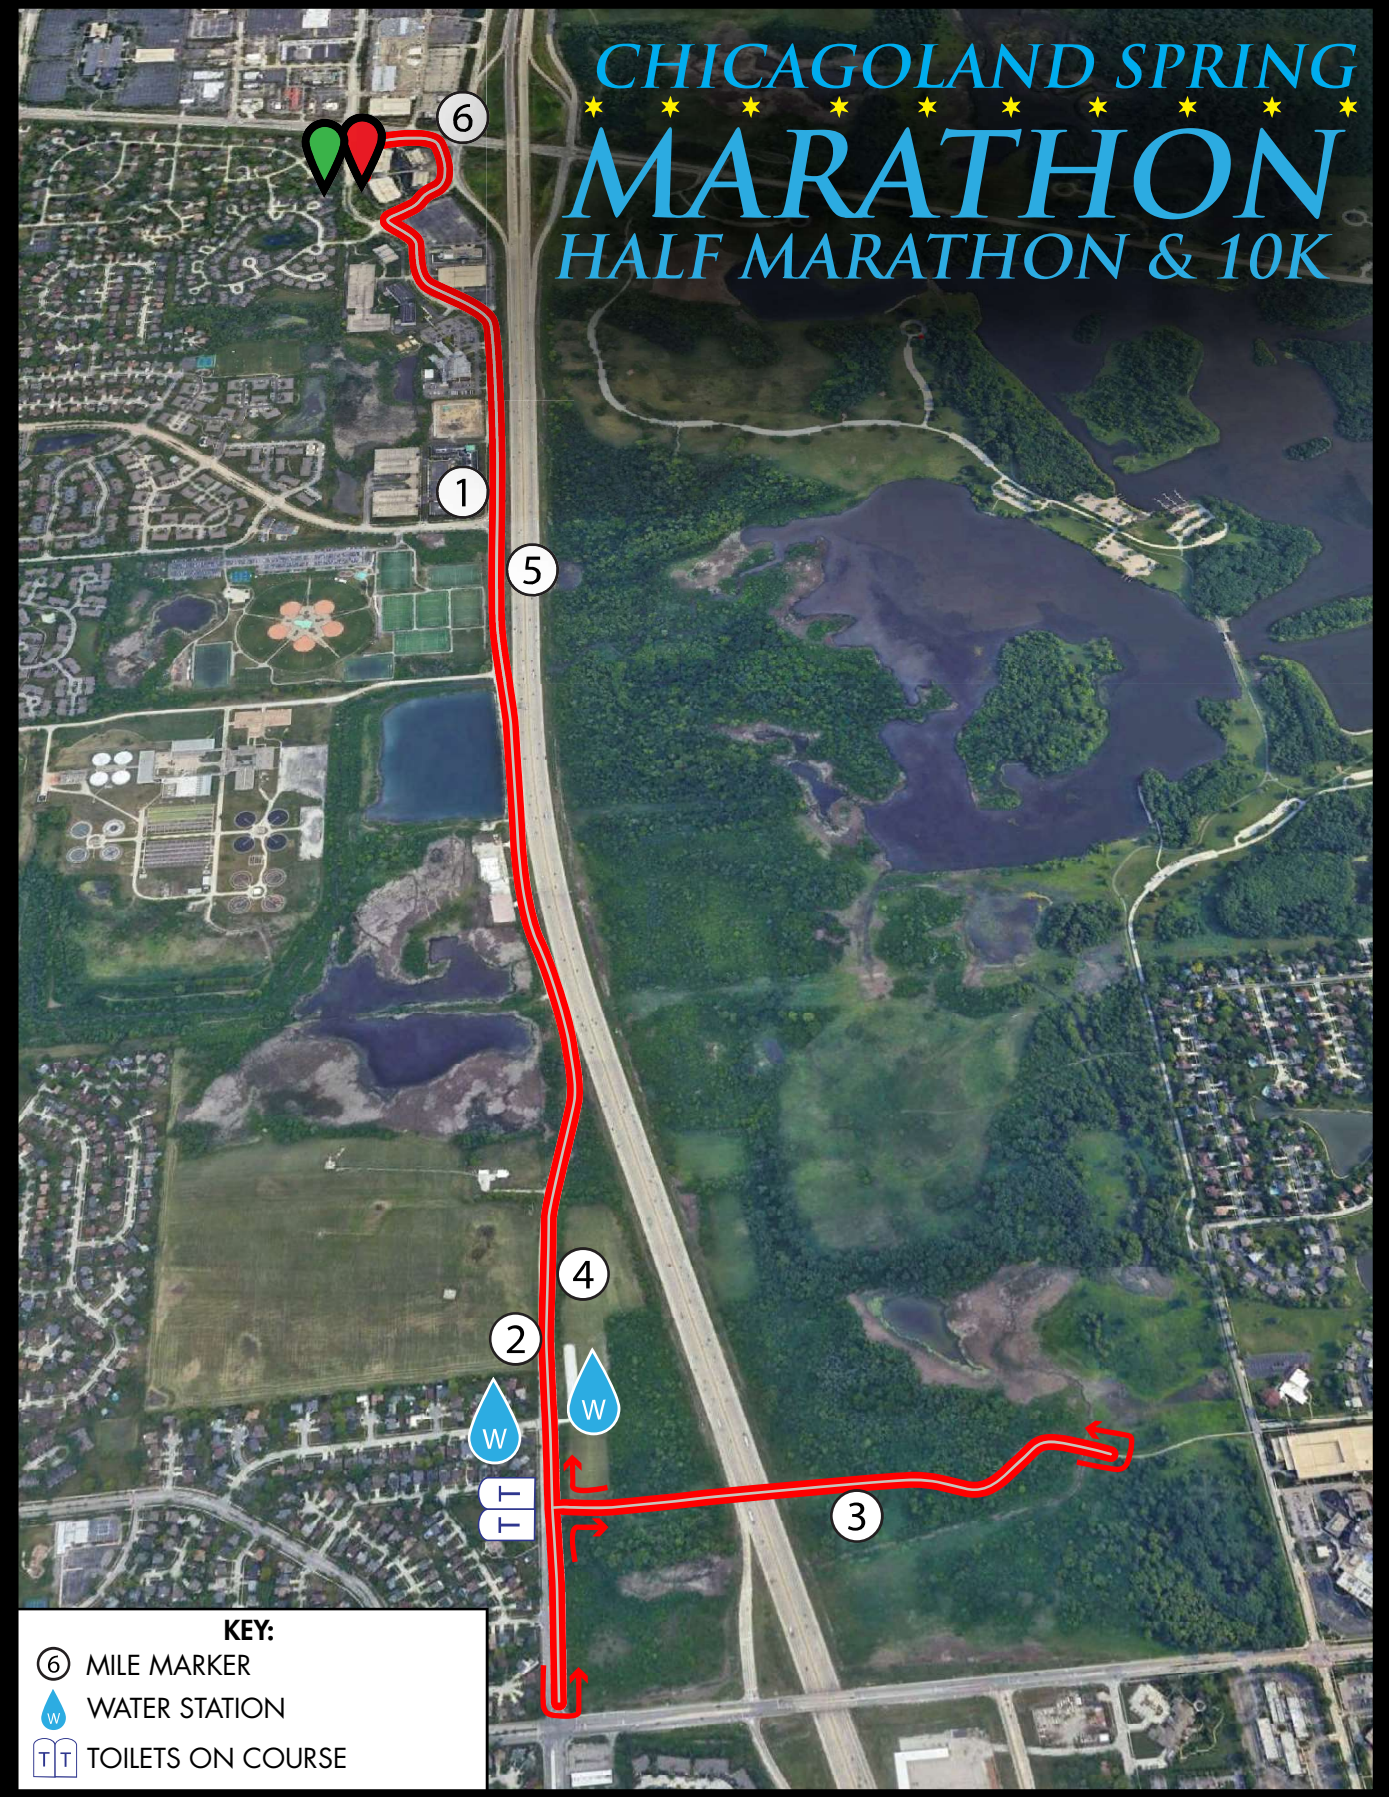

CHICAGOLAND SPRING MARATHON HALF MARATHON & 10K

KEY:

- ⑥ MILE MARKER
- W WATER STATION
- TT TOILETS ON COURSE