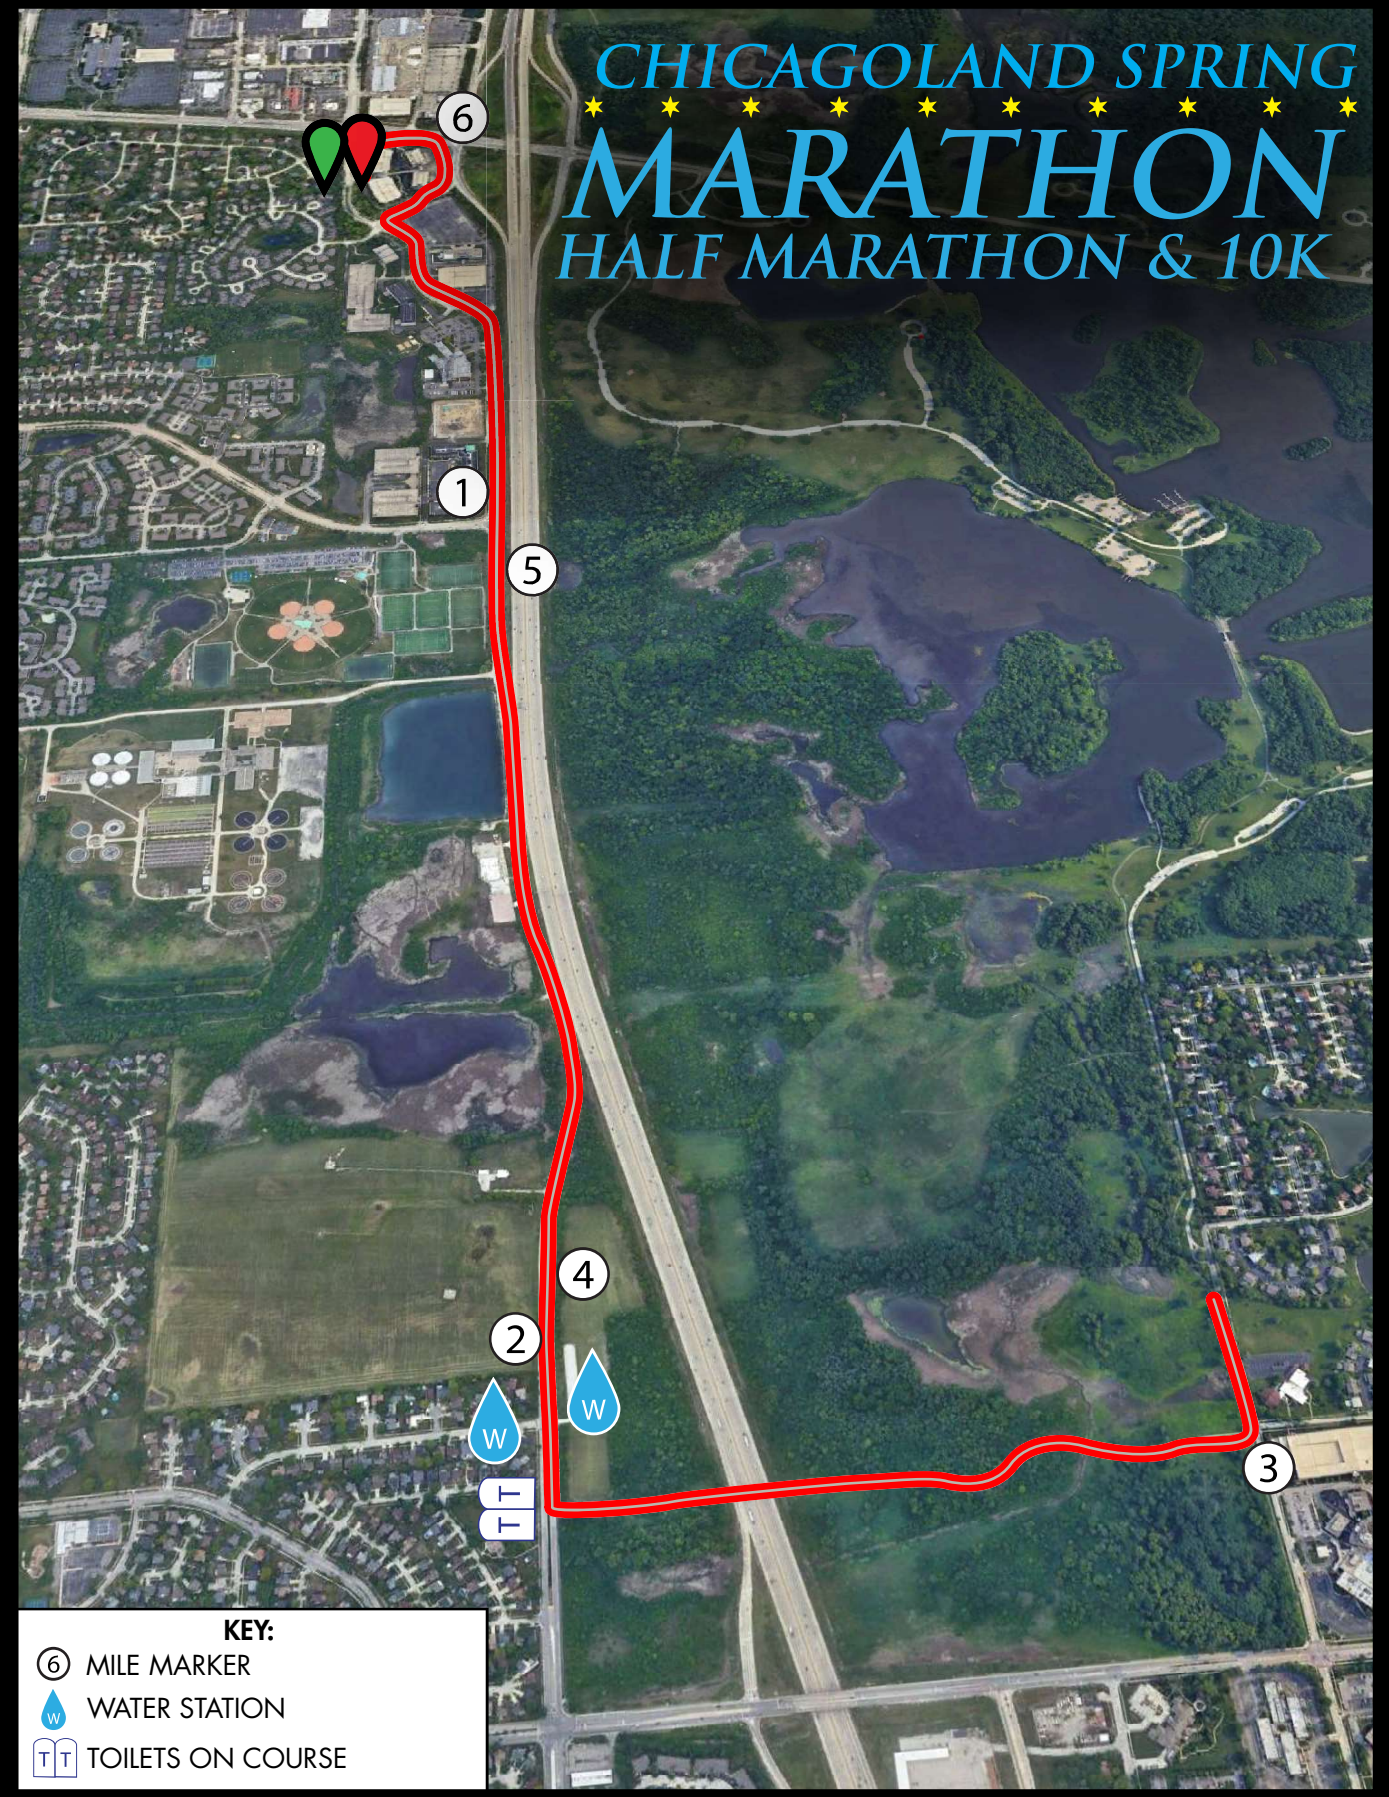

CHICAGOLAND SPRING MARATHON HALF MARATHON & 10K

KEY:

MILE MARKER

WATER STATION

TOILETS ON COURSE