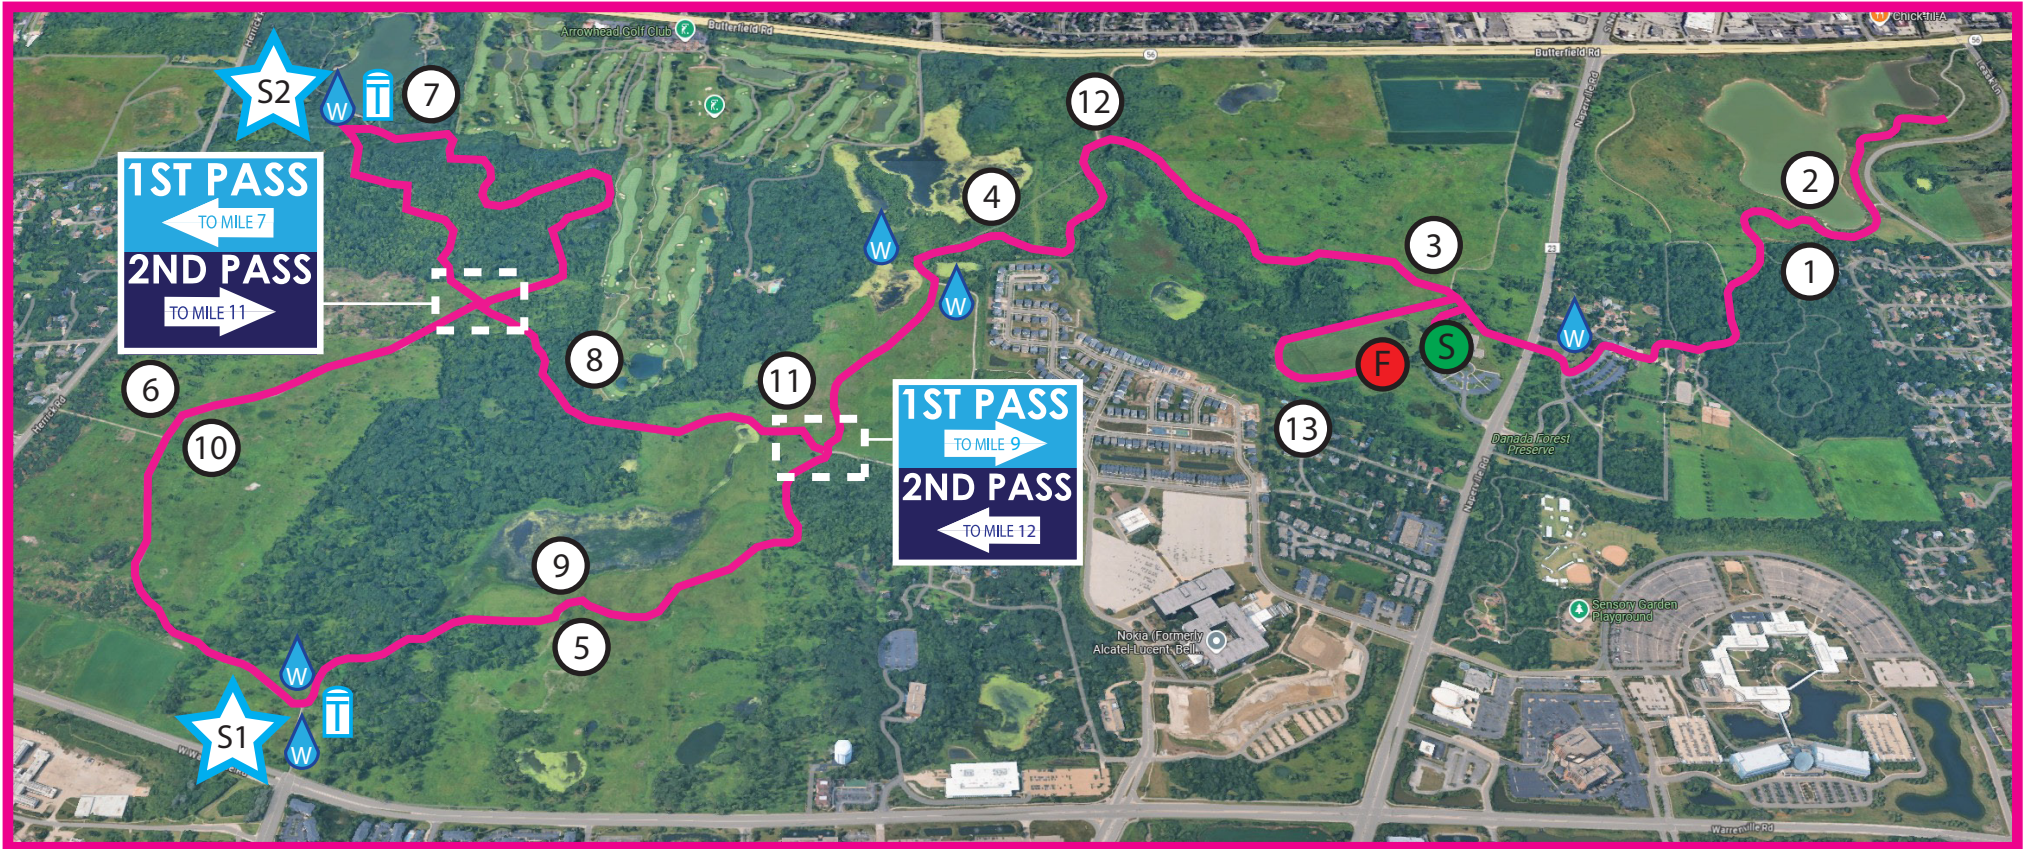

Half Marathon NAPERVILLE TRAILS

SPECTATOR MAP

① = MILE MARKER

Ⓡ = FINISH LINE

Ⓡ = START LINE

💧 = WATER STATION

🚻 = COURSE TOILETS

TRAIL ACCESS POINTS

★ S1 Crosswalk at intersection of W. Warrenville Rd. and N. Washington St.

★ S2 Herrick Lake Forest Preserve West off of Herrick Rd.

Limited On Site Parking

Remote Parking

w/ Shuttle Bus to Event Start/Finish:

Option 1: workNet DuPage Career Center:
2525 Cabot Drive #302, Lisle, IL 60532

Option 2: Water Quality Association:
2375 Cabot Dr, Lisle, IL 60532