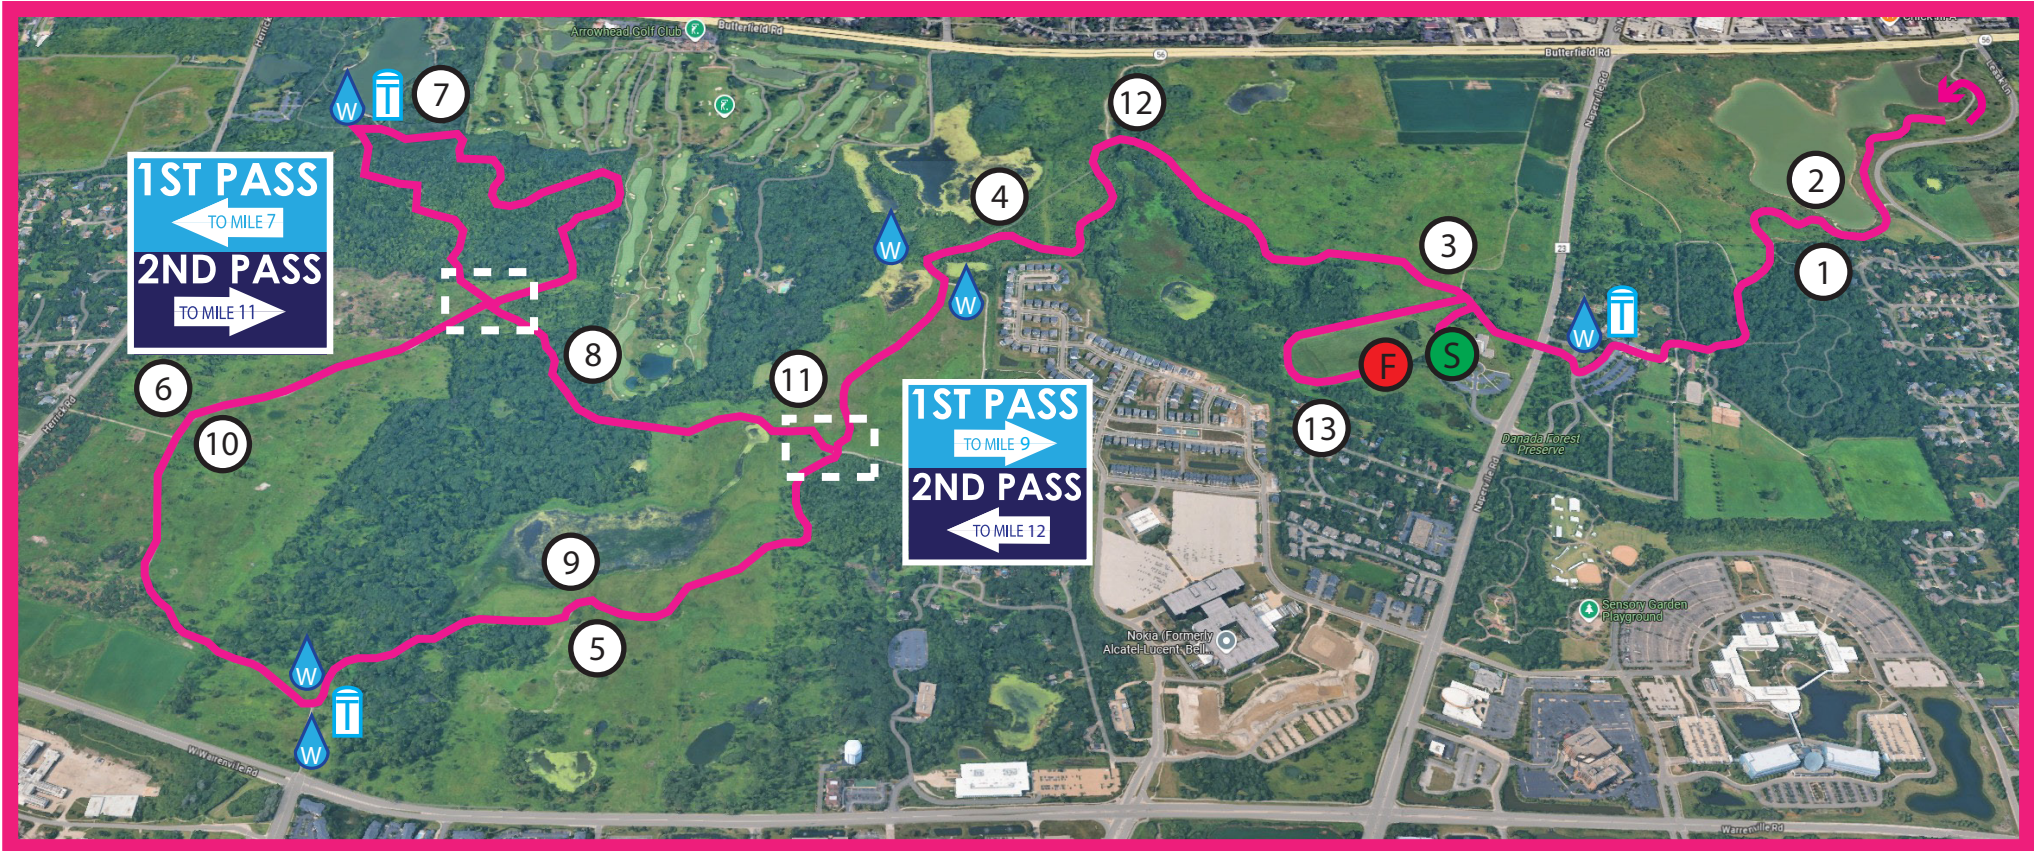

Half Marathon NAPERVILLE TRAILS

HALF MARATHON COURSE MAP

① = MILE MARKER

💧 = WATER STATION

🟠 = FINISH LINE

🚻 = COURSE TOILETS

🟢 = START LINE

MAP IS NOT TO SCALE, IMAGE PROVIDED BY GOOGLE.
COURSE SUBJECT TO CHANGE WITHOUT NOTICE.