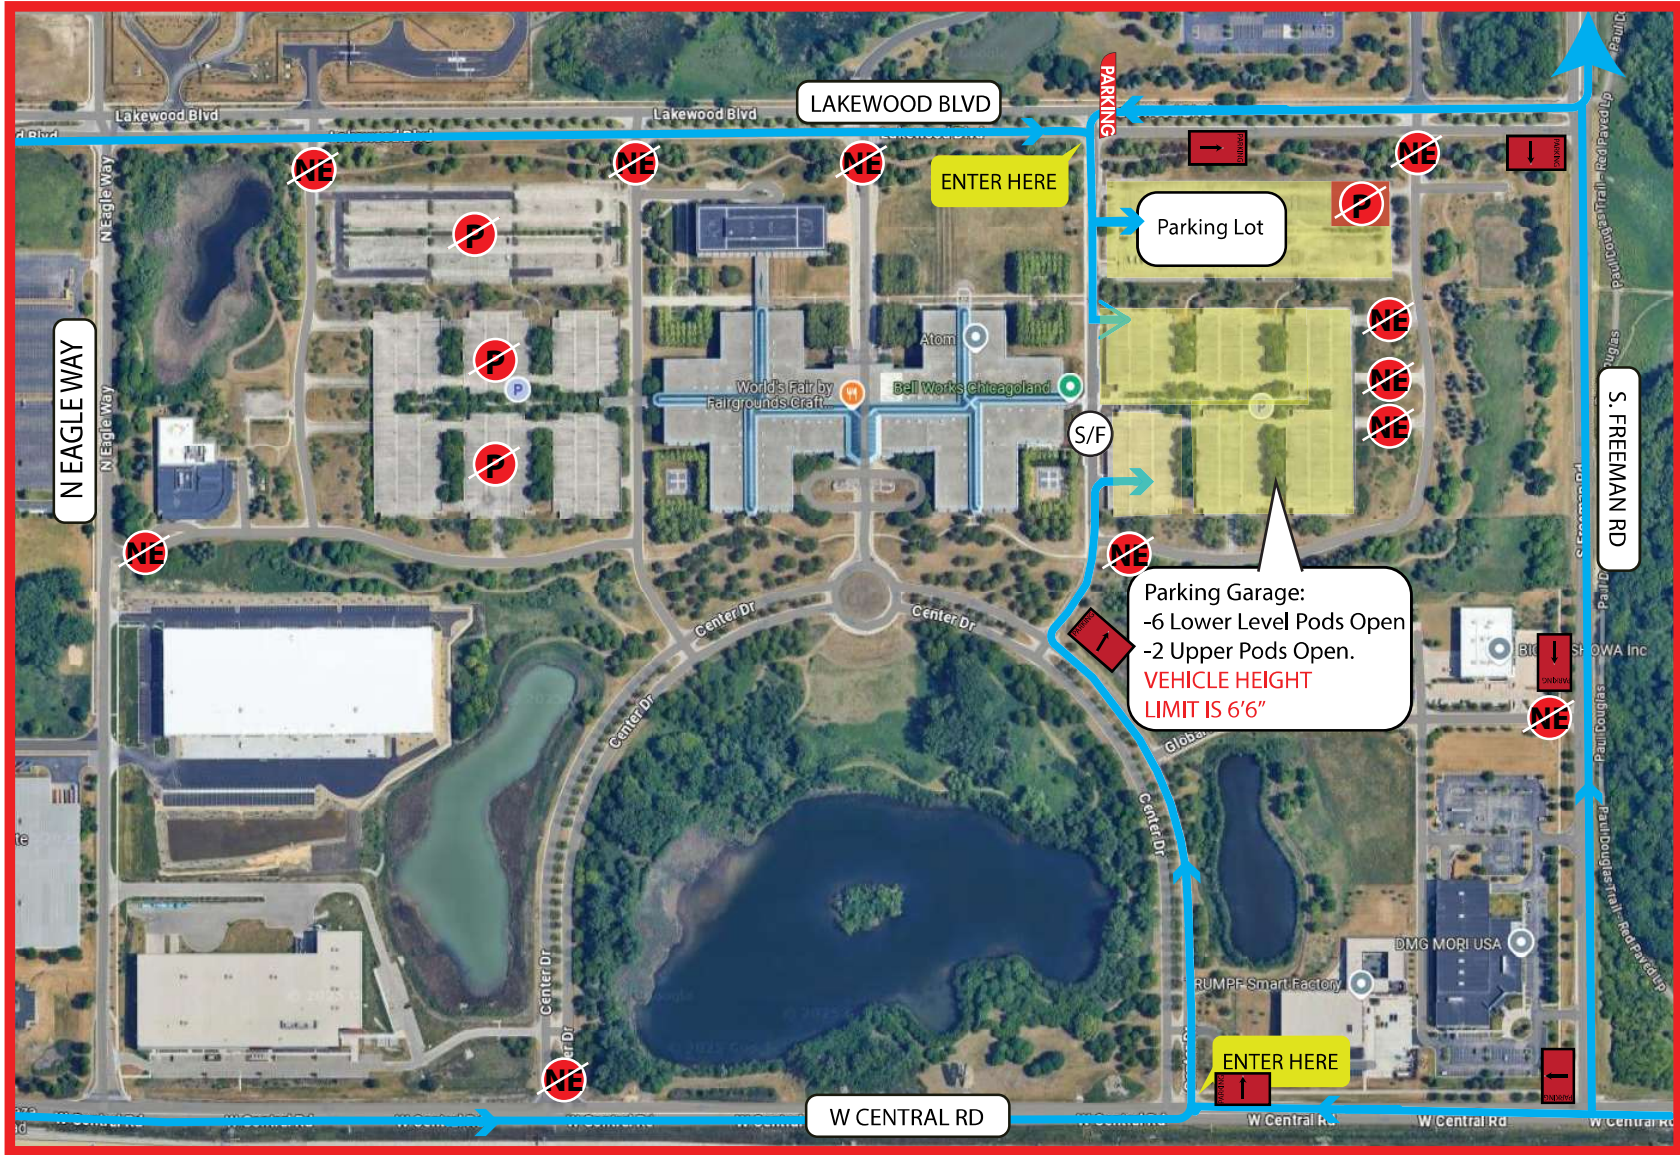

ON-SITE PARKING MAP

PARKING OPTION 1

 VEHICLE PATH

 NO PARKING

 NO ENTRY/EXIT

ACCESS TO ALL PARKING LOTS CLOSED ONCE FULL OR 7:00 A.M.
 IMAGE PROVIDED BY GOOGLE

OFF-SITE PARKING MAP

OFF-SITE PARK AND WALK
Jersey's Parking Lot
2380 Lakewood Blvd., Hoffman Estates, IL 60192