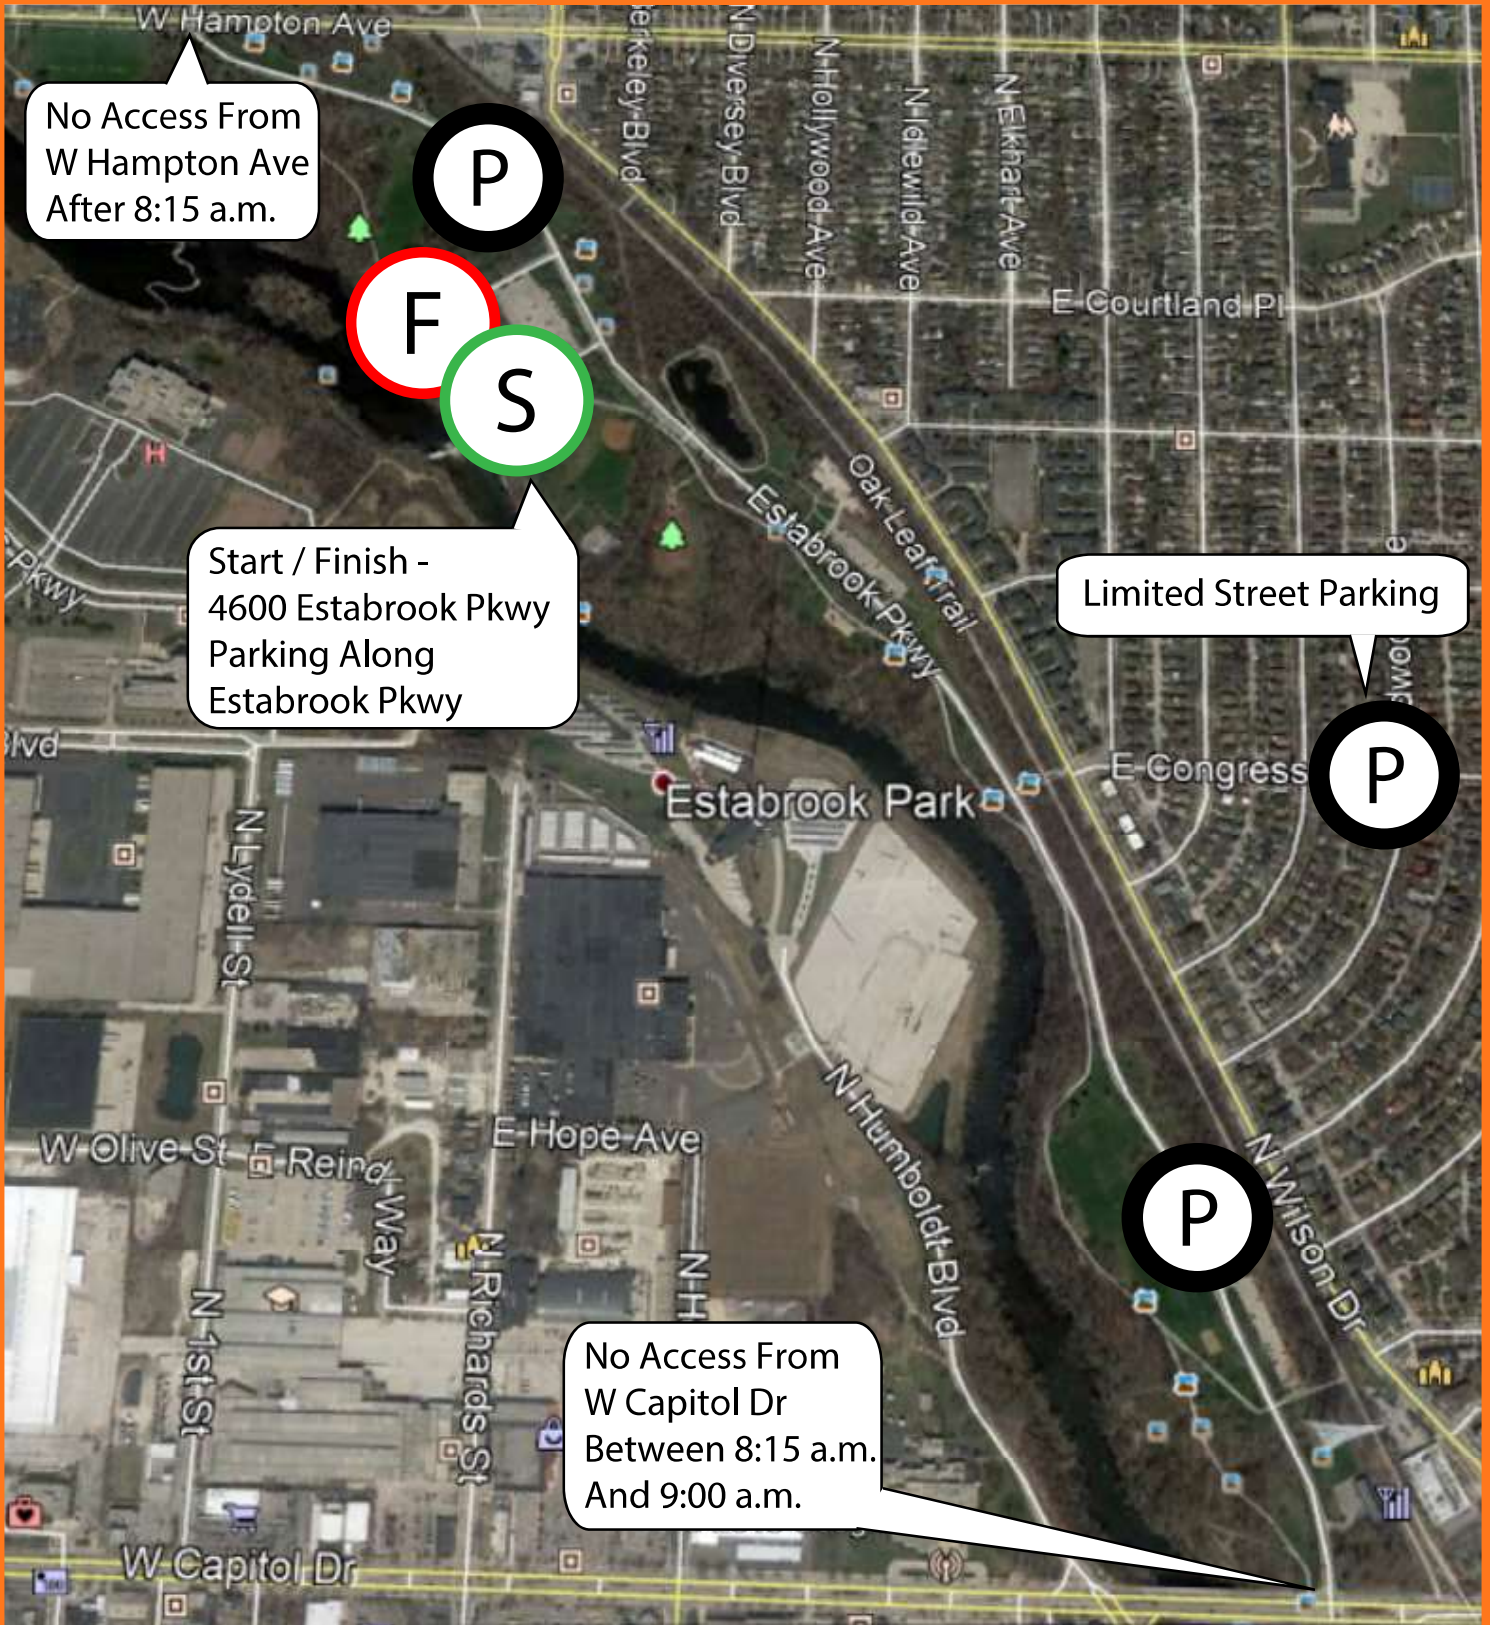

HOT Cider HUSTLE

HALF MARATHON // 5K

No Access From
W Hampton Ave
After 8:15 a.m.

P

F

S

Start / Finish -
4600 Estabrook Pkwy
Parking Along
Estabrook Pkwy

Limited Street Parking

P

No Access From
W Capitol Dr
Between 8:15 a.m.
And 9:00 a.m.

P