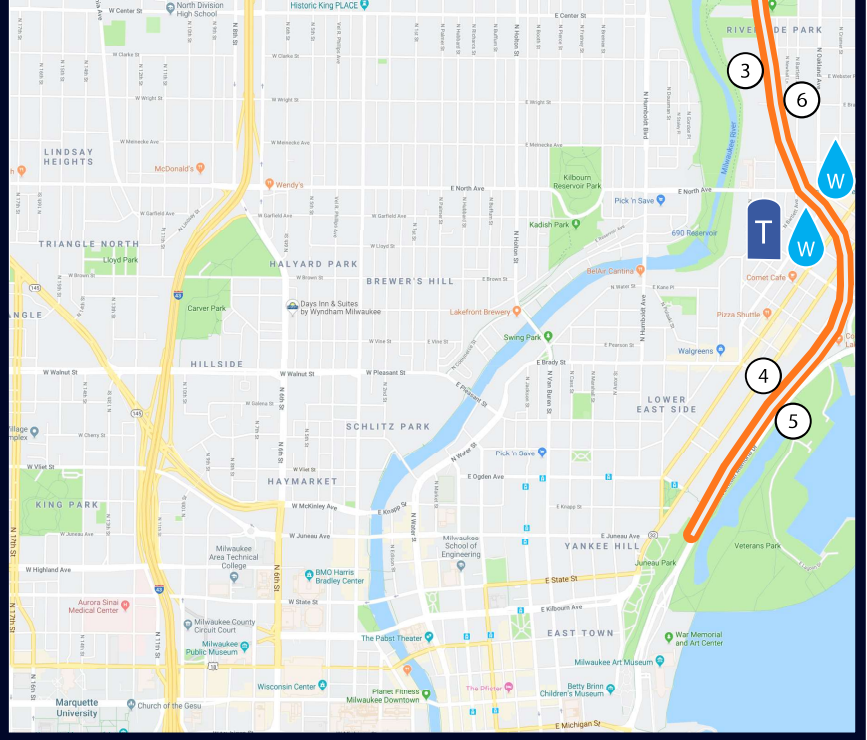

HOT CIDER HUSTLE

HALF MARATHON // 5K

HALF MARATHON COURSE

- Water Stations
- Toilets
- Parking Along Estabrook Pkwy

SPECTATOR SPOTS

- 4400 N Wilson Dr
- 245 E Hampton Ave

Course subject to change without notice. Course may have non-event users. Map not to scale. Image provided by Google.