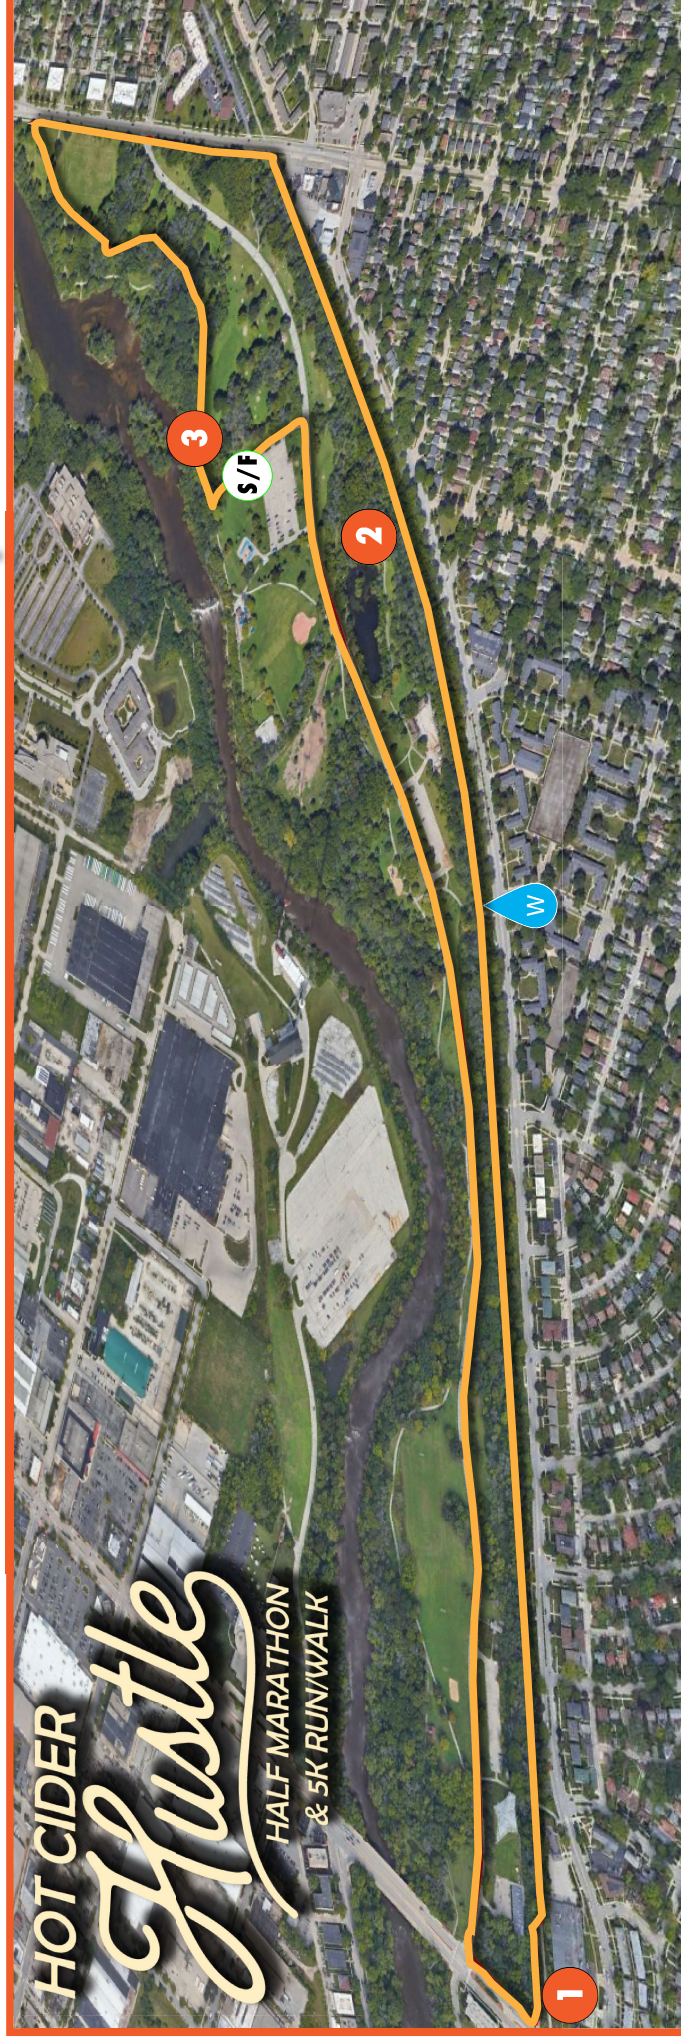

Shorewood Hot Cider Hustle 5K Map

1 = Mile Marker

W = Water Station

S/F = Start and Finish

Course subject to change without notice. Course may have non-event users. Map not to scale. Image provided by Google.