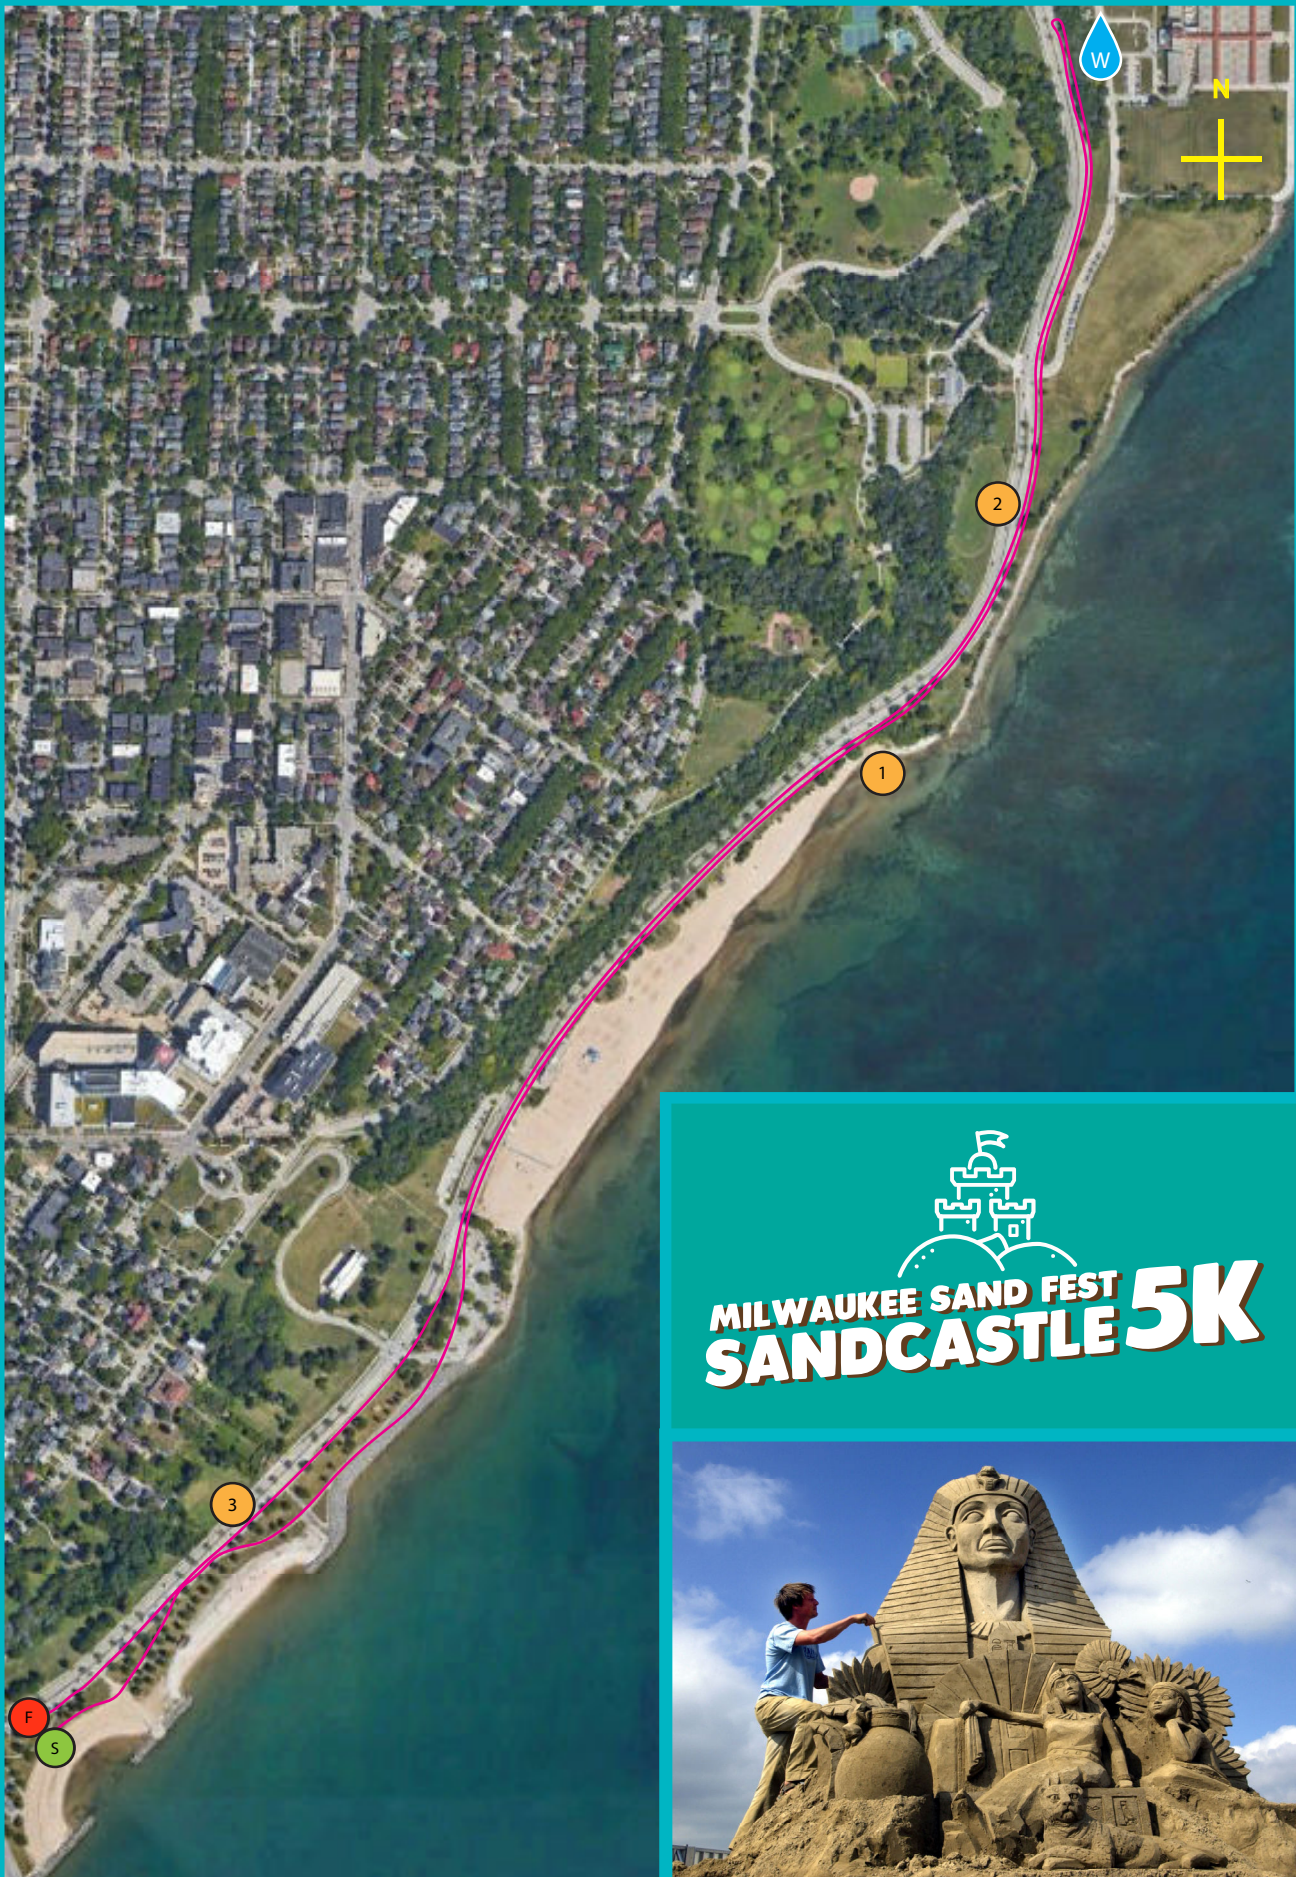

MILWAUKEE SANDCASTLE 5K RUN/WALK ROUTE MAP

*COURSE SUBJECT TO CHANGE WITHOUT NOTICE. TRAILS MAY HAVE NON EVENT USERS. MAP NOT TO SCALE. IMAGE PROVIDED BY GOOGLE.