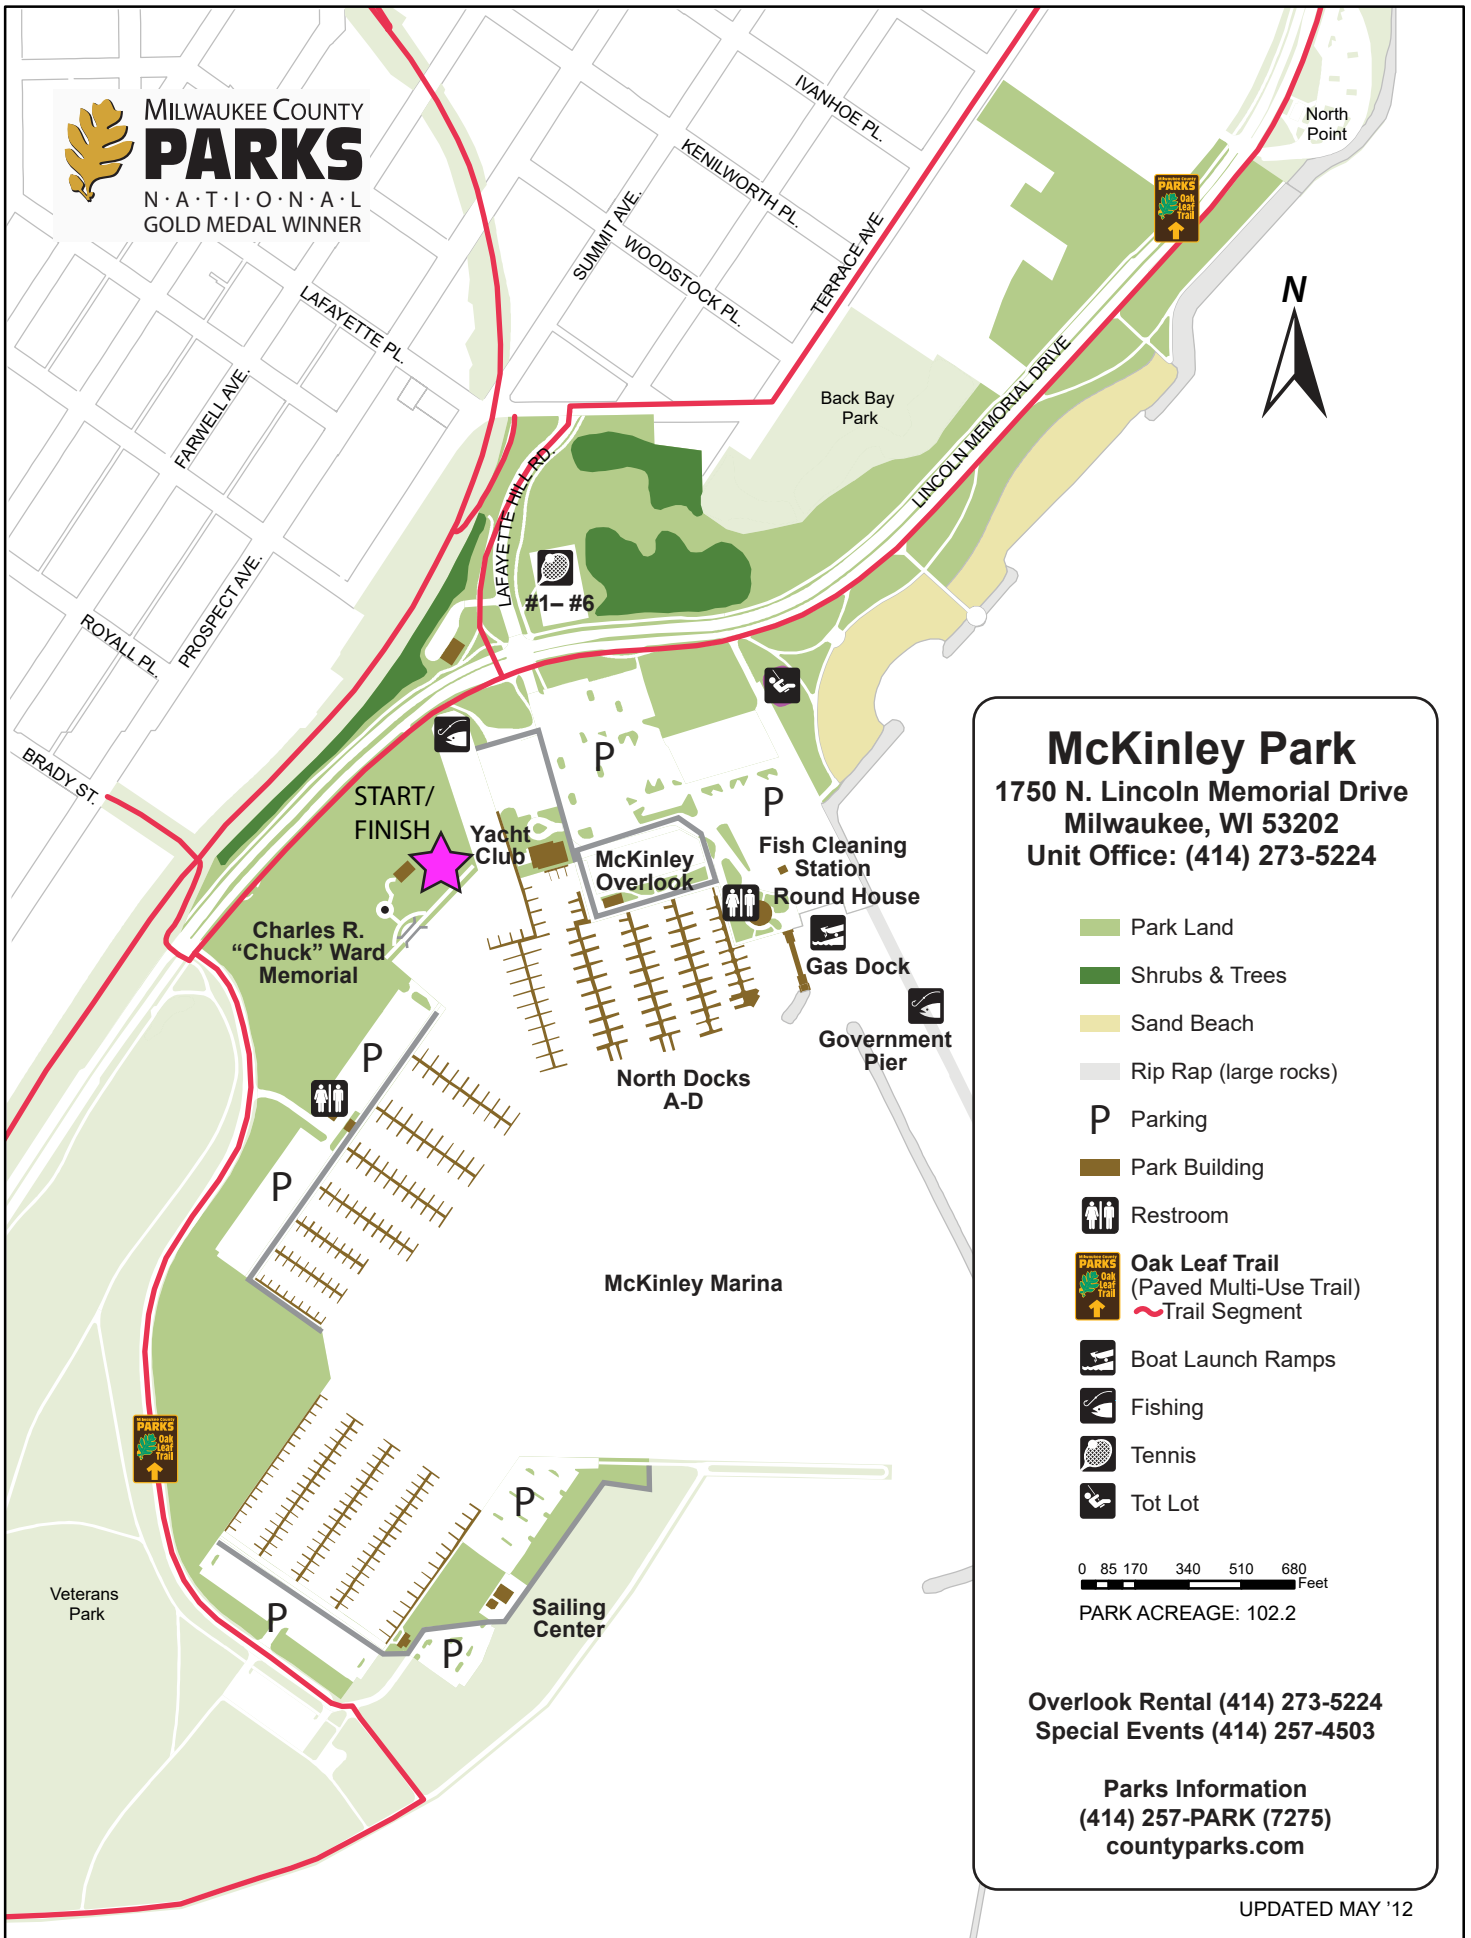

MILWAUKEE COUNTY
PARKS
N·A·T·I·O·N·A·L
GOLD MEDAL WINNER

McKinley Park

1750 N. Lincoln Memorial Drive
Milwaukee, WI 53202
Unit Office: (414) 273-5224

- Park Land
- Shrubs & Trees
- Sand Beach
- Rip Rap (large rocks)
- Parking
- Park Building
- Restroom
- Oak Leaf Trail**
(Paved Multi-Use Trail)
- Trail Segment
- Boat Launch Ramps
- Fishing
- Tennis
- Tot Lot

0 85 170 340 510 680 Feet

PARK ACREAGE: 102.2

Overlook Rental (414) 273-5224
Special Events (414) 257-4503

Parks Information
(414) 257-PARK (7275)
countyparks.com

UPDATED MAY '12