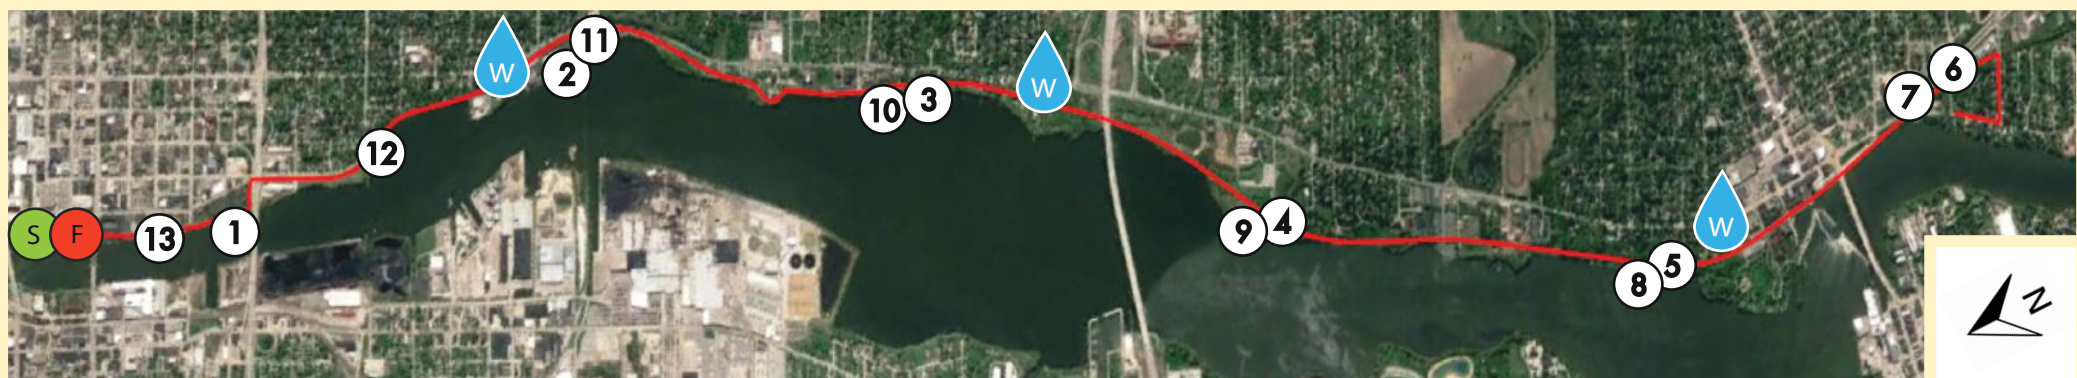

HOT CIDER
Hustle
HALF MARATHON
10K & 5K RUN/WALK

**RUNNERS ON TRAIL ENTIRE COURSE (TURNAROUND ON STREET)

	Start/Finish Line
	Water Station
	Mile Marker