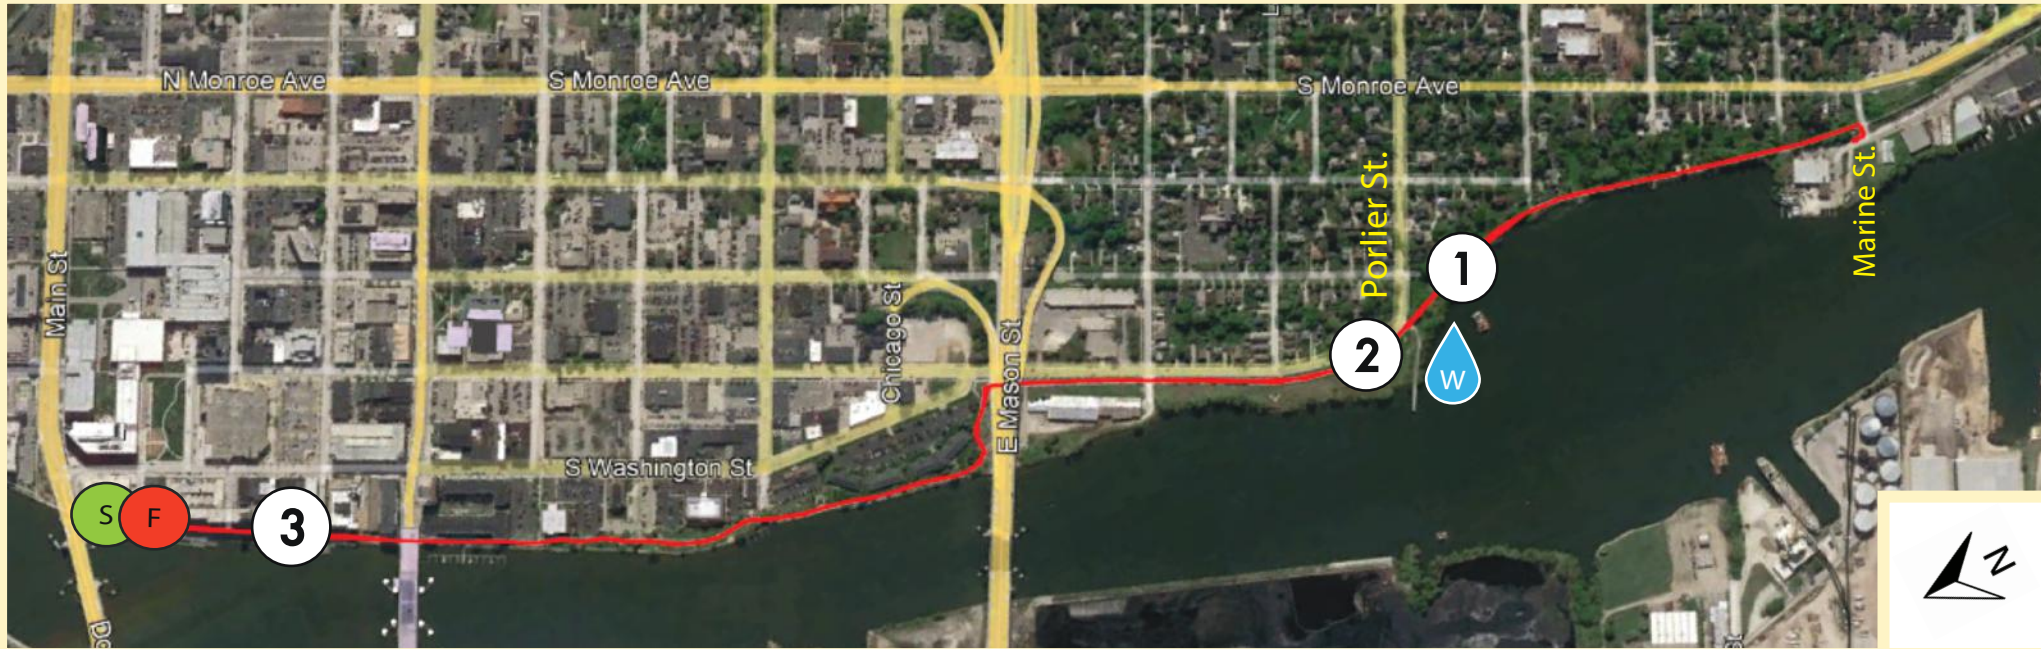

HOT CIDER
Hustle
HALF MARATHON
10K & 5K RUN/WALK

**RUNNERS ON TRAIL ENTIRE COURSE (TURNAROUND ON STREET)

- Start/Finish Line
- Water Station
- Mile Marker