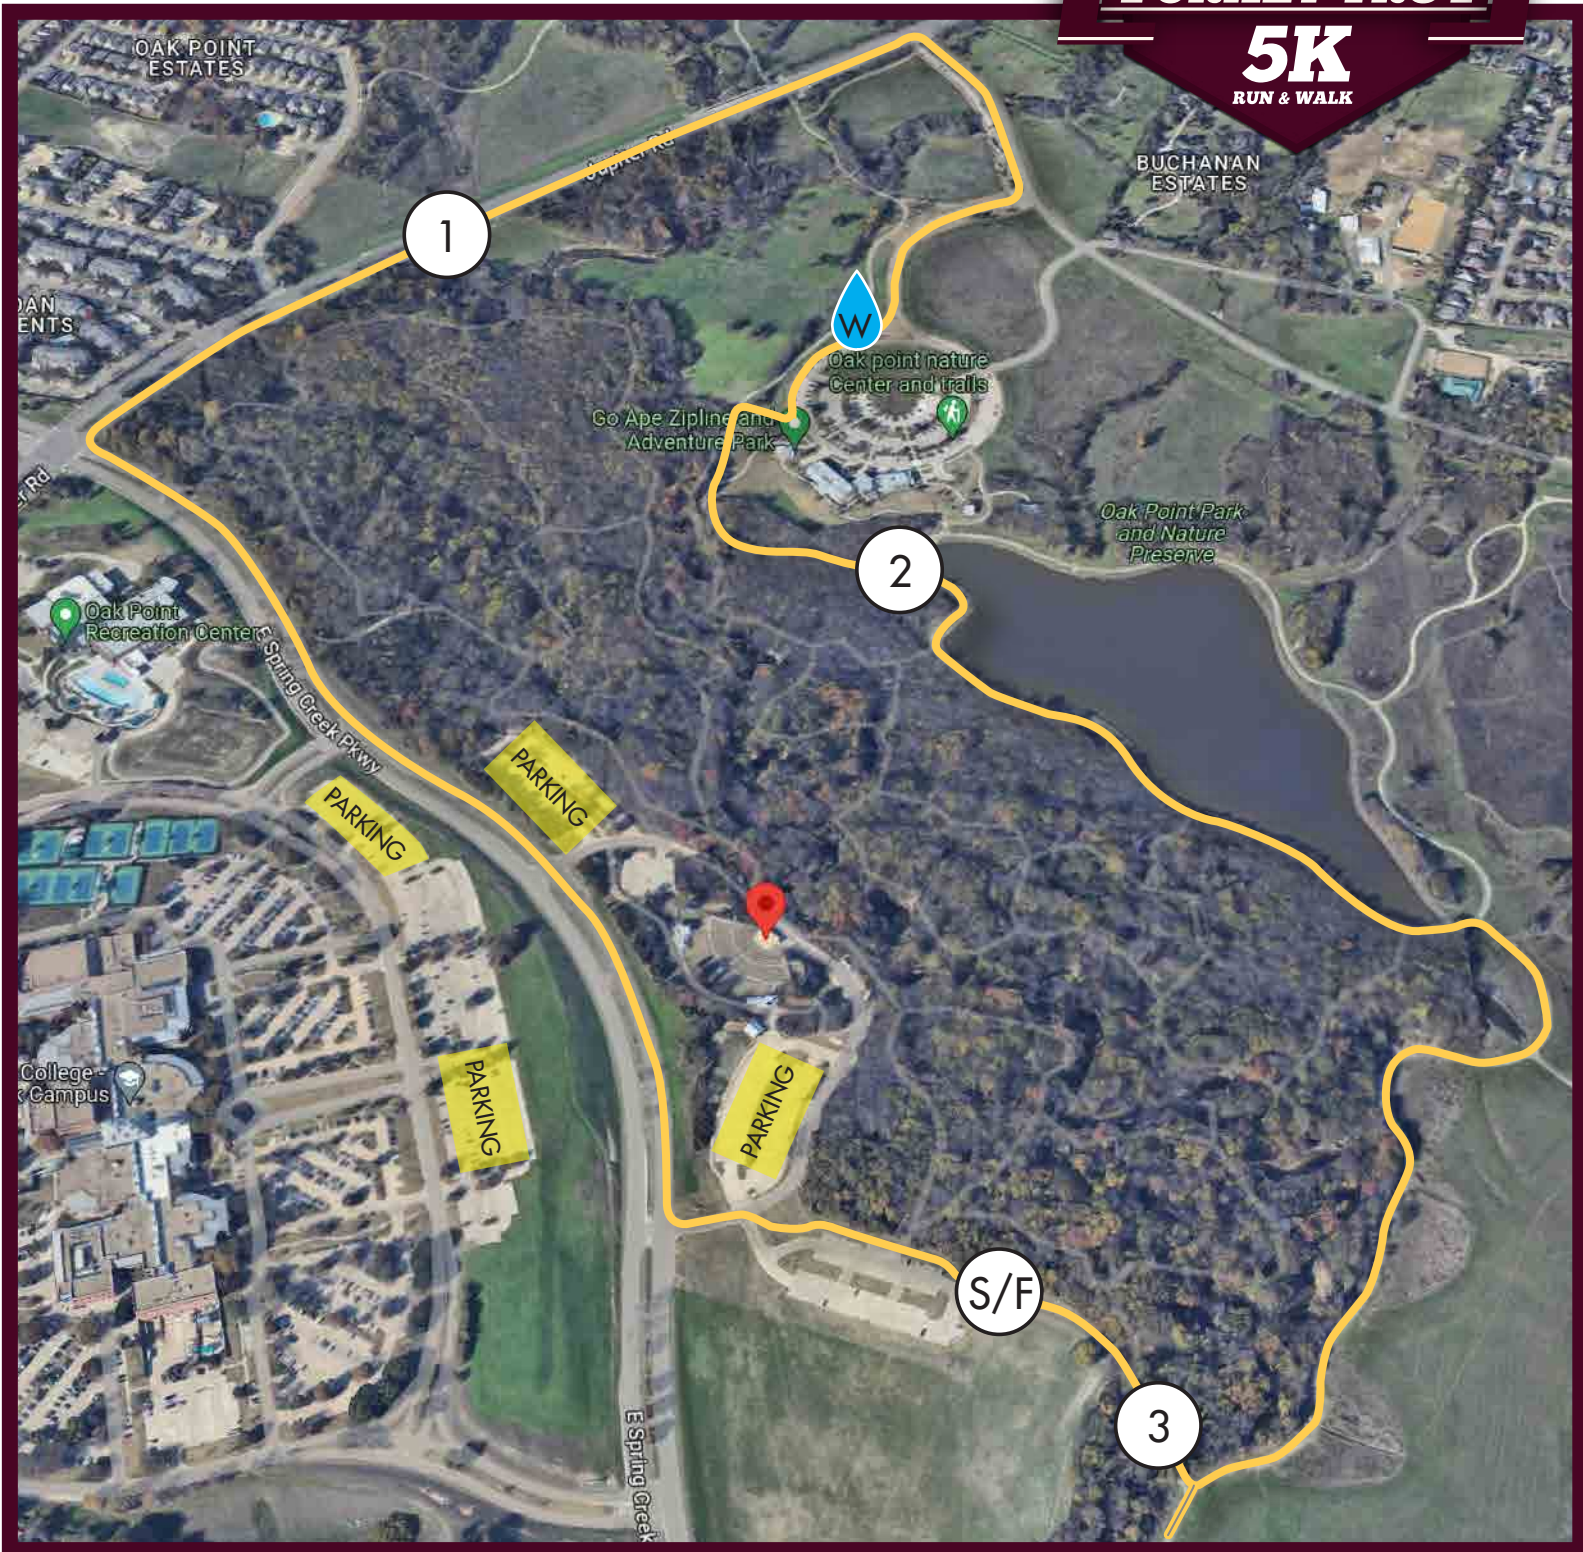

PLANO
TURKEY TROT
5K
RUN & WALK

(S/F) = START/FINISH LINE (1) = MILE MARKER W = WATER STATION