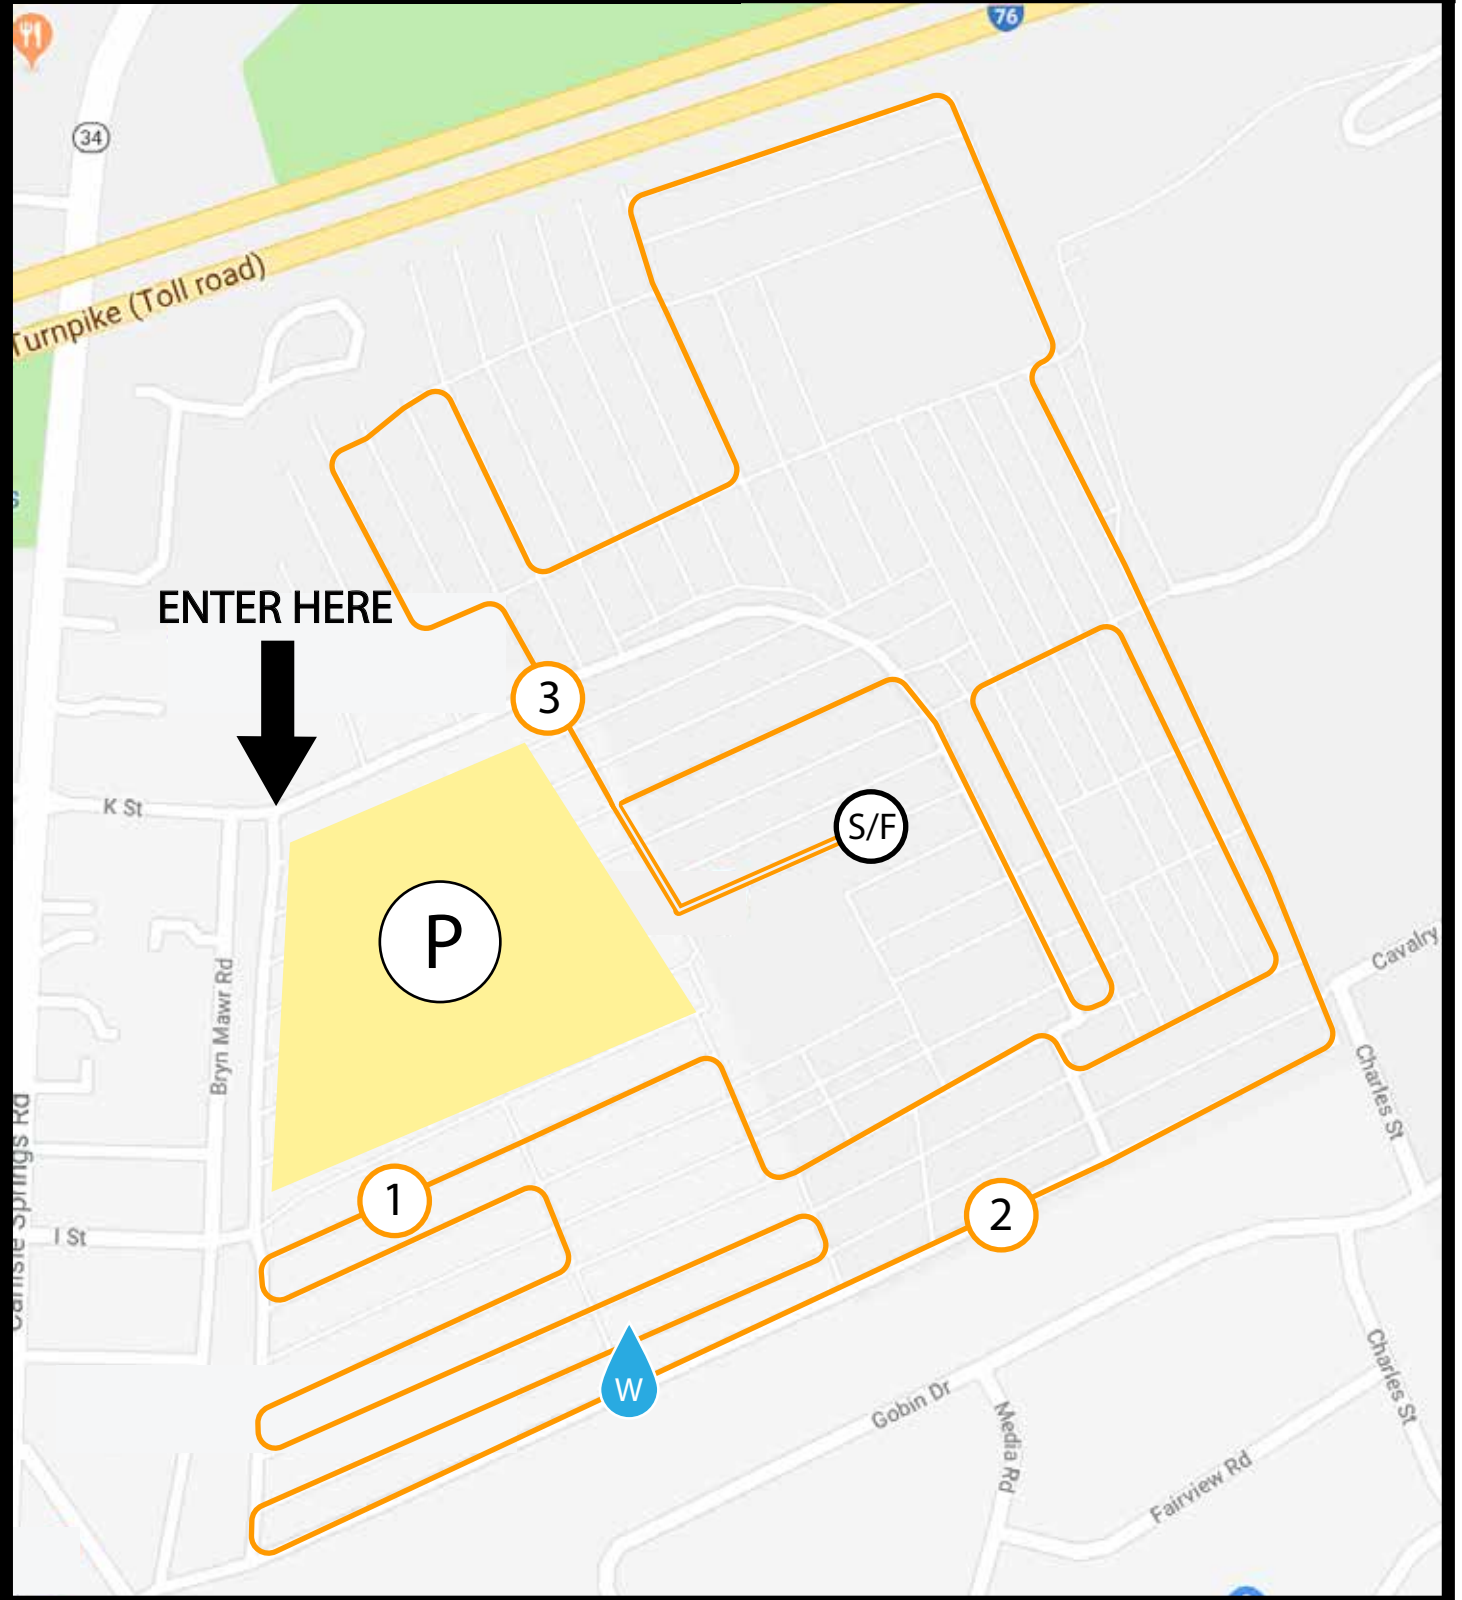

# HOT Cider HUSTLE 5K

 Water Station

 Mile Marker

 Start/Finish

Map not to scale. Locations are approximate. Course subject to change without notice.