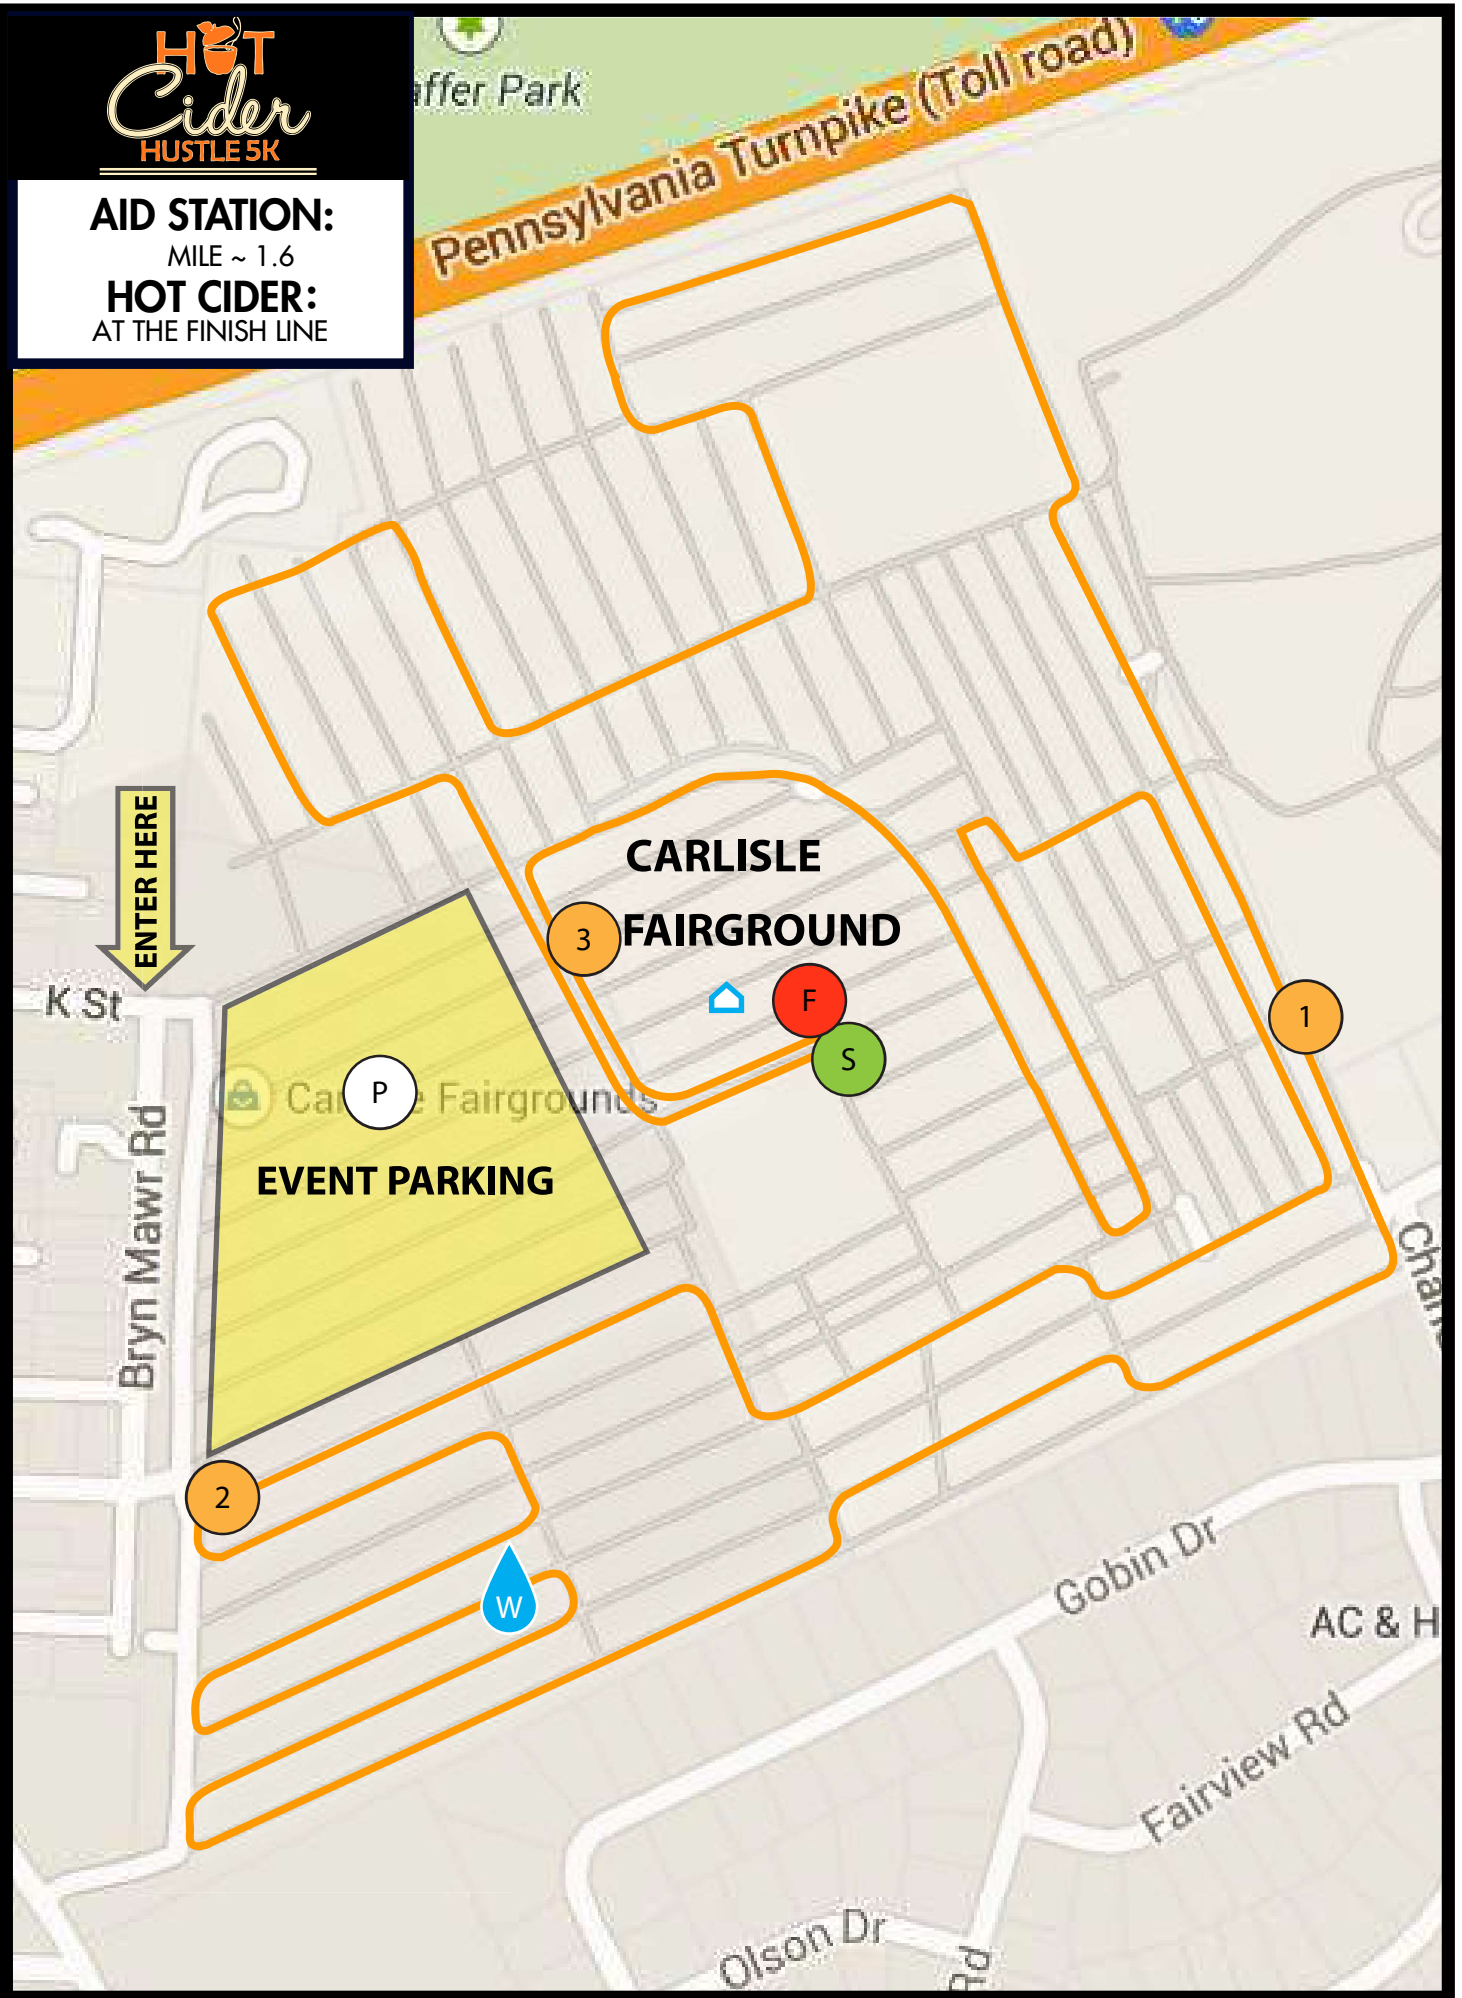

AID STATION:
MILE ~ 1.6
HOT CIDER:
AT THE FINISH LINE

Map not to scale. Locations are approximate. Course subject to change without notice.