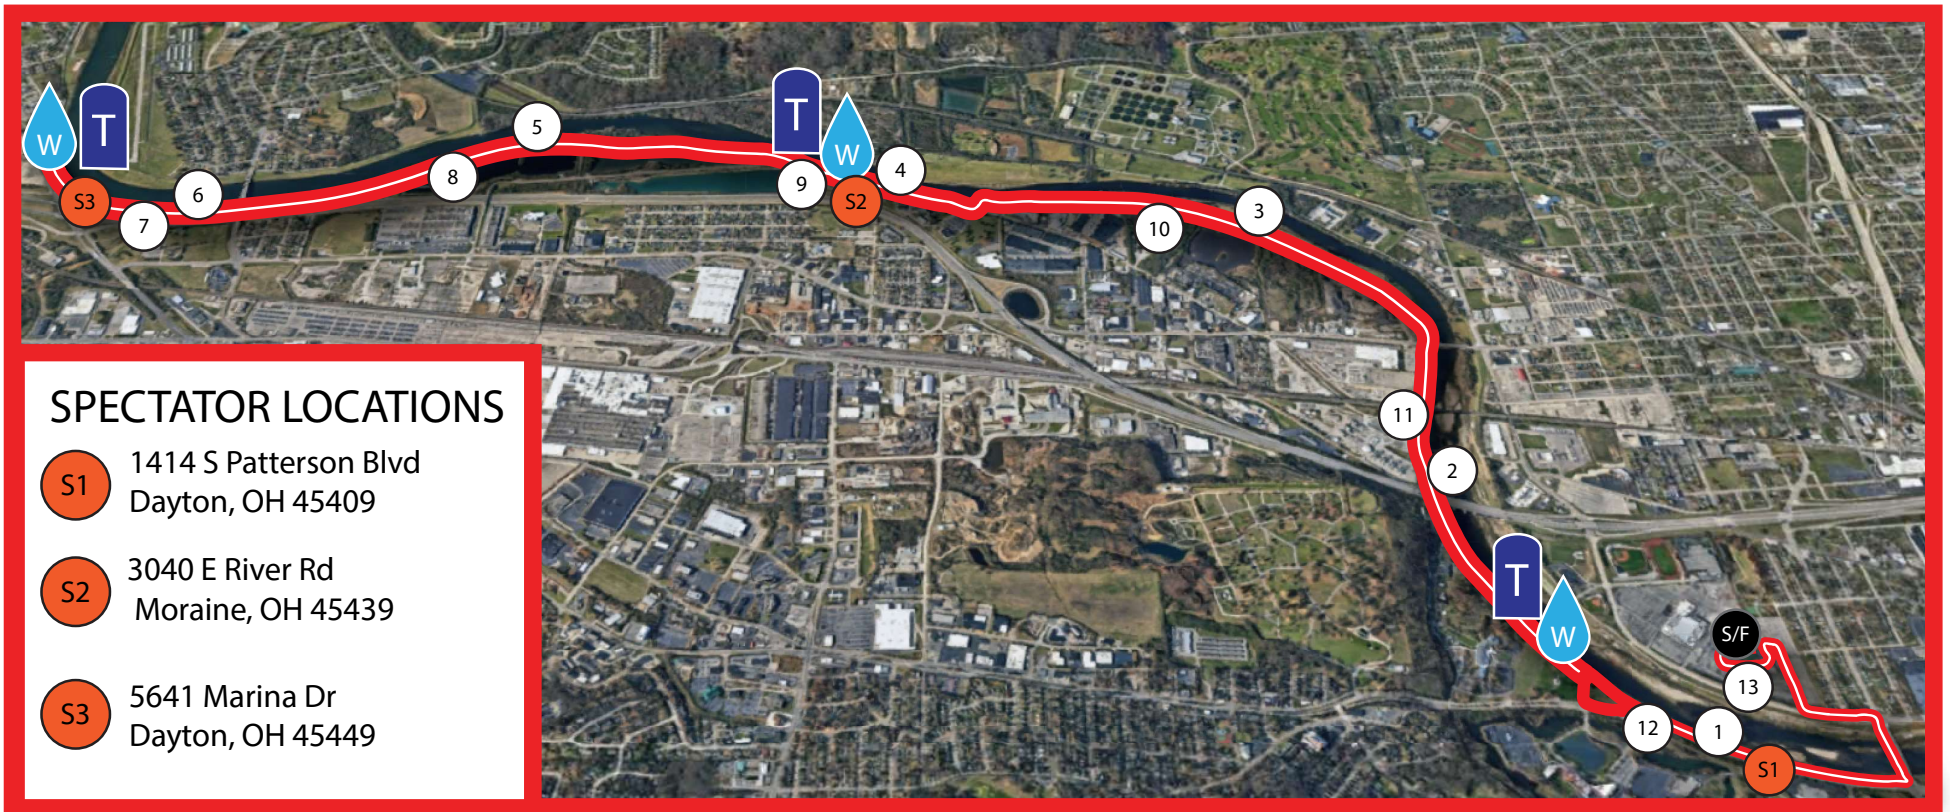

DAYTON SPRING HALF MARATHON, 10K & 5K SPECTATOR MAP

*COURSE SUBJECT TO CHANGE WITHOUT NOTICE. TRAILS MAY HAVE NON EVENT USERS. MAP NOT TO SCALE. IMAGE PROVIDED BY GOOGLE.