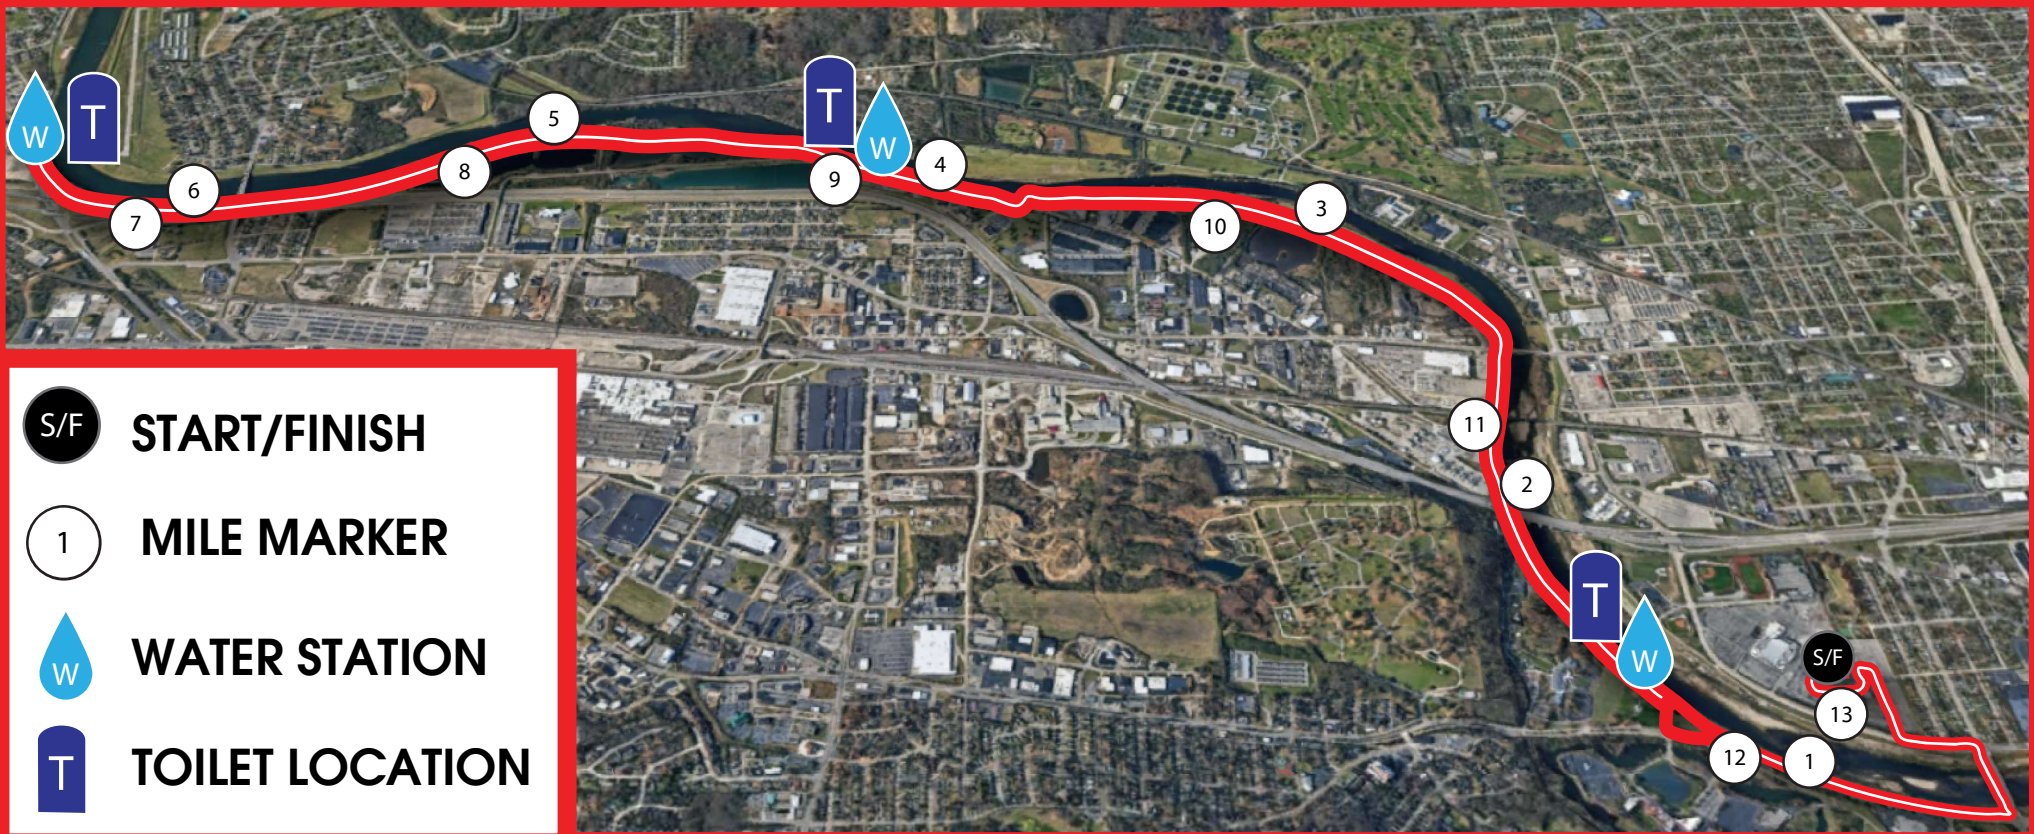

**DAYTON SPRING
HALF MARATHON, 10K & 5K
HALF MARATHON COURSE**

*COURSE SUBJECT TO CHANGE WITHOUT NOTICE. TRAILS MAY HAVE NON EVENT USERS. MAP NOT TO SCALE. IMAGE PROVIDED BY GOOGLE.