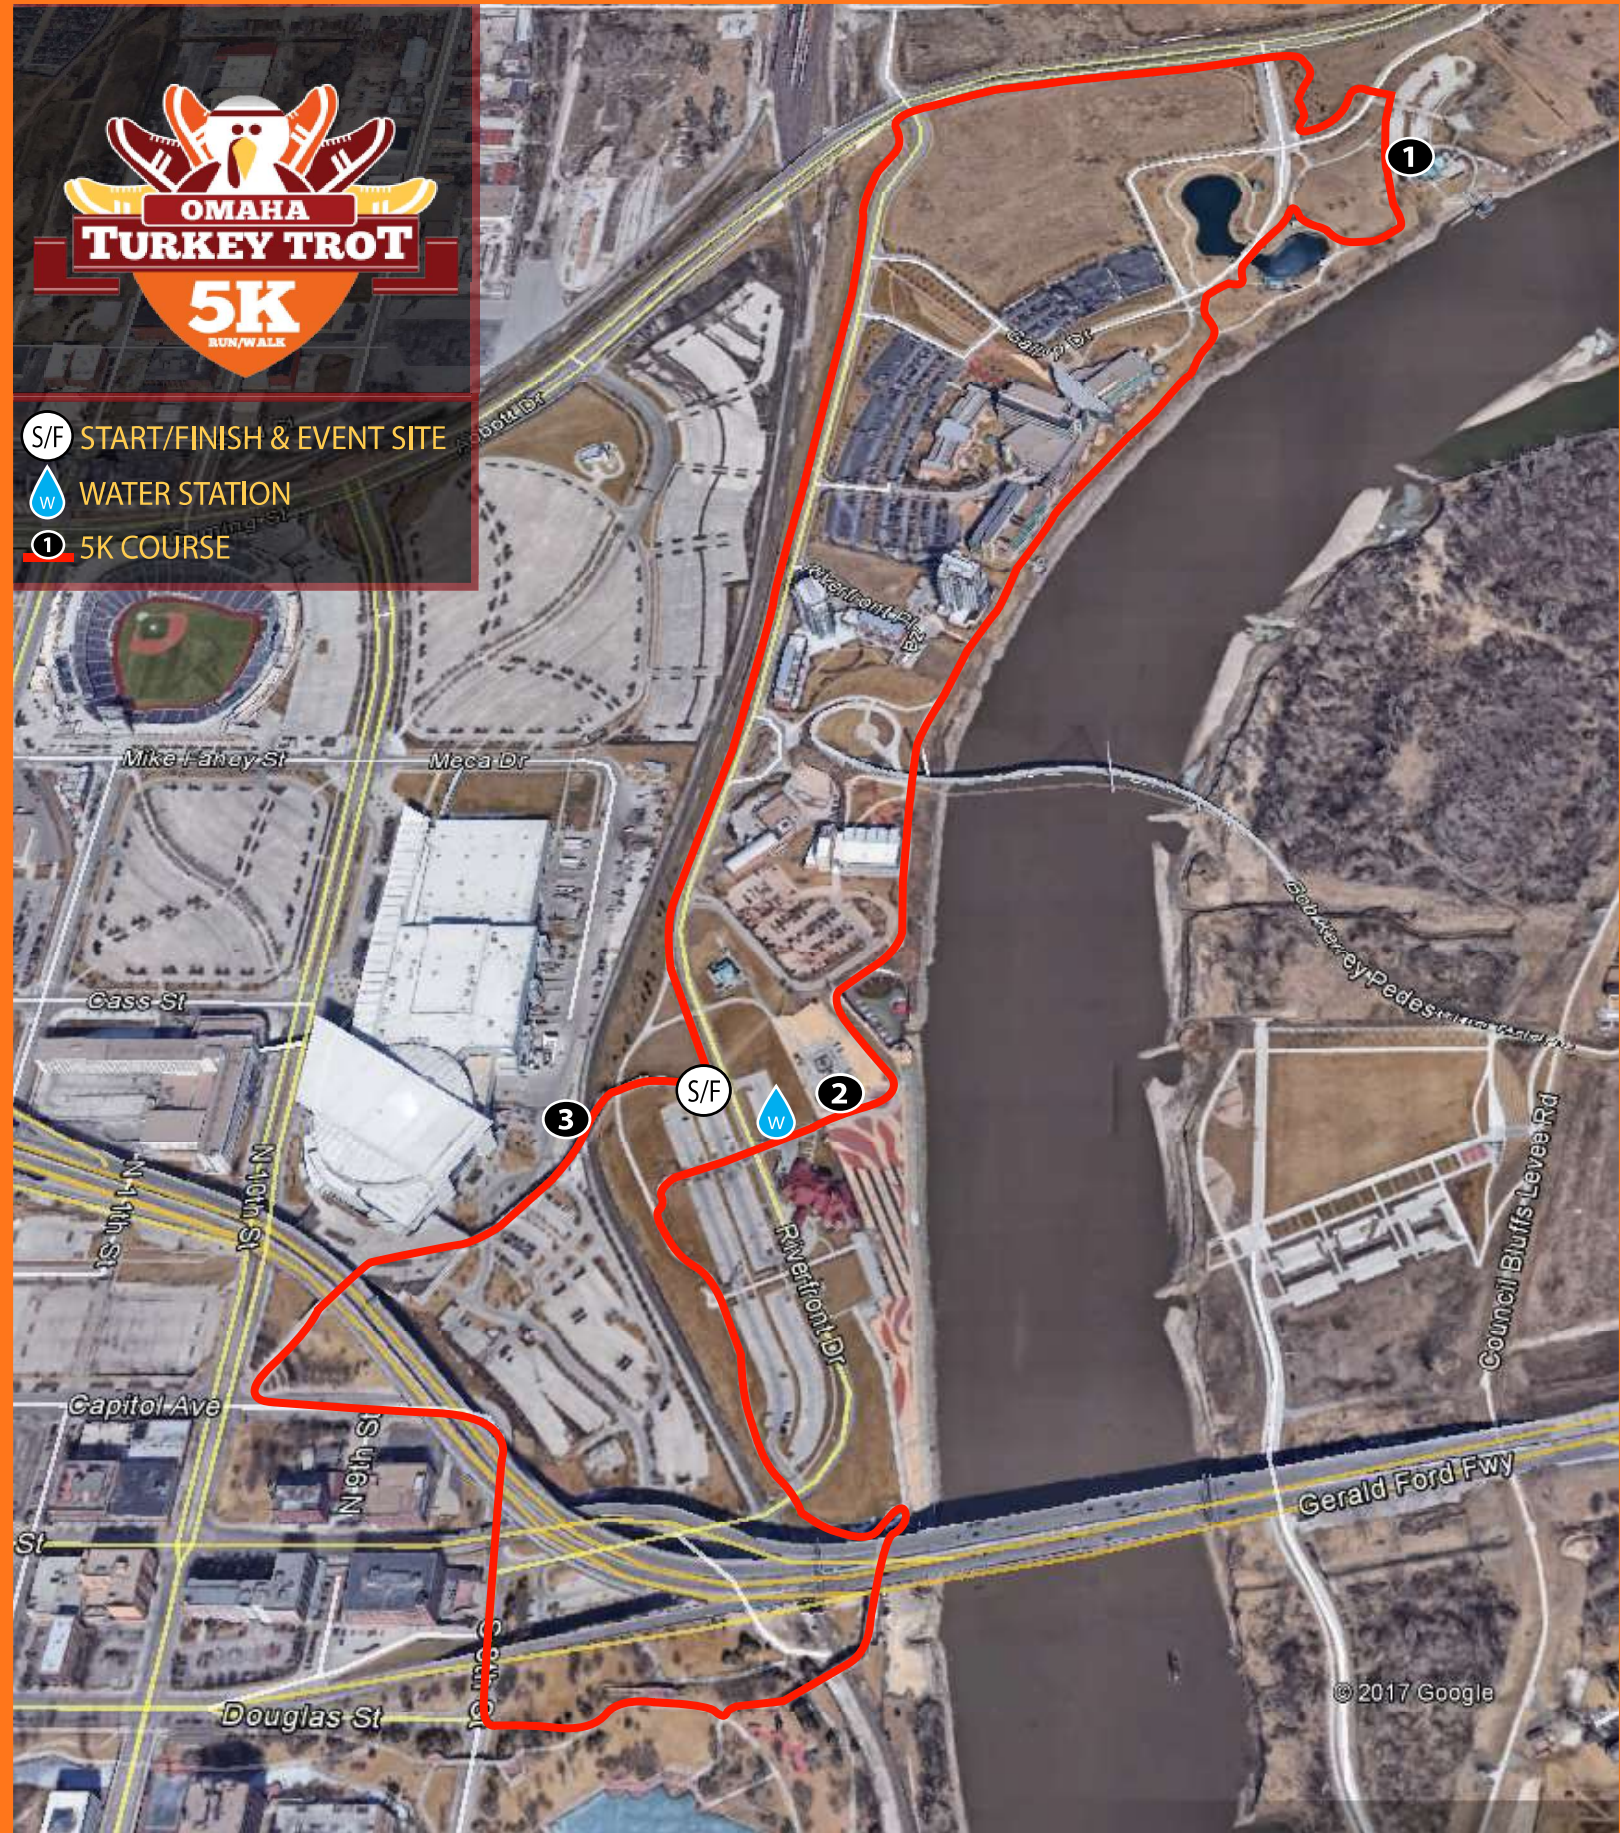

S/F START/FINISH & EVENT SITE

W WATER STATION

1 5K COURSE

© 2017 Google

Map not to scale. Locations are approximate. Course subject to change without notice