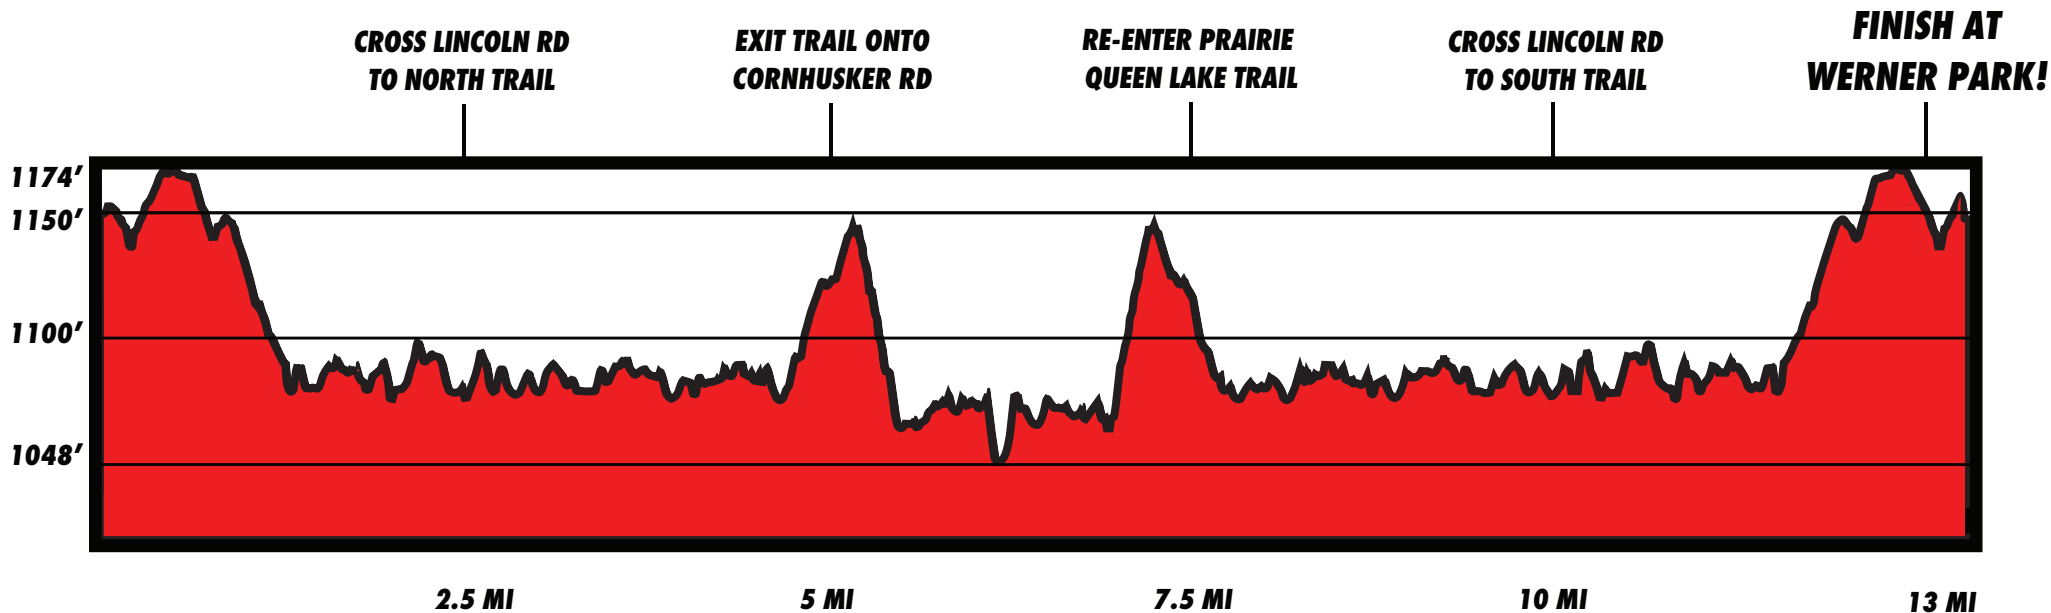

NEBRASKA MARATHON

HALF MARATHON, 10K & 5K

MARATHON & HALF MARATHON ELEVATION MAP

*** MARATHON COURSE IS 2 LOOPS OF THE HALF MARATHON COURSE ***

FULL MARATHON ELEVATION GAIN/LOSS: 1598 FT. / -1598 FT.

HALF MARATHON ELEVATION GAIN/LOSS: 938 FT. / -937 FT.