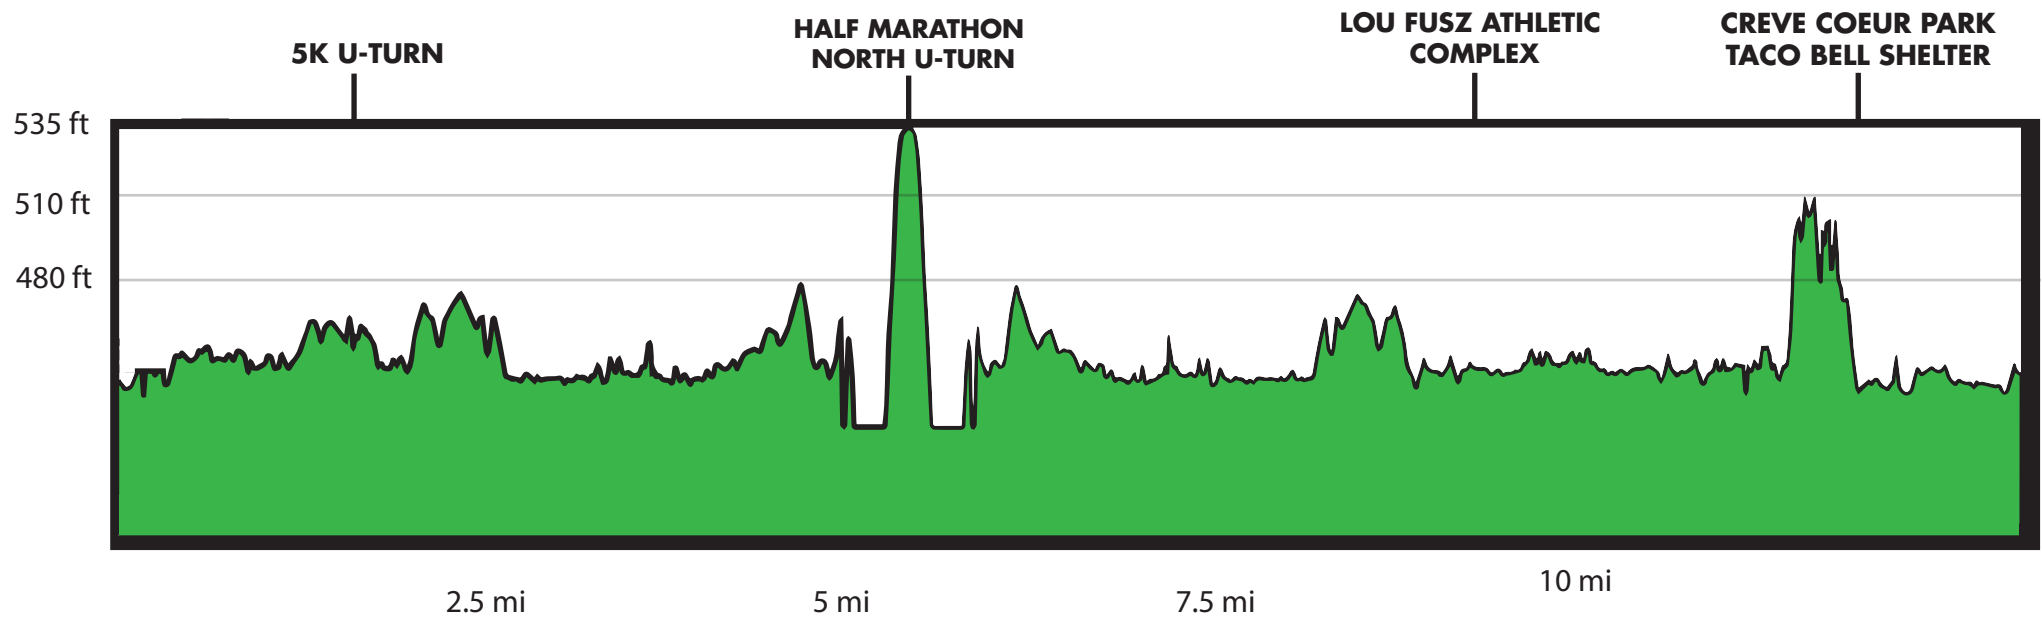

CREVE COEUR
ST. PADDY'S
1/2 MARATHON,
10K & 5K

**HALF MARATHON
ELEVATION MAP**

Map subject to change without notice.