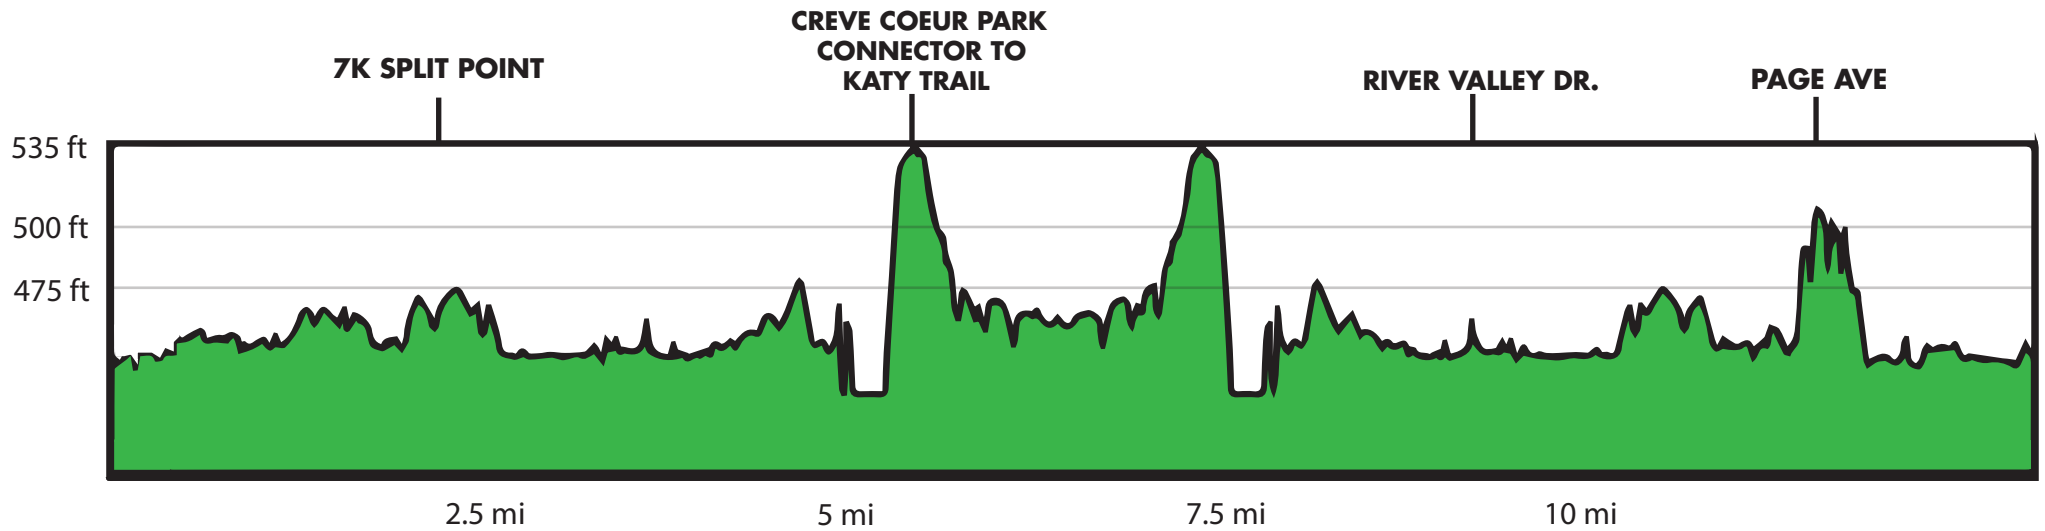

CREVE COEUR
ST. PADDY'S
1/2 MARATHON
7K

**HALF MARATHON
ELEVATION MAP**

Map subject to change without notice.