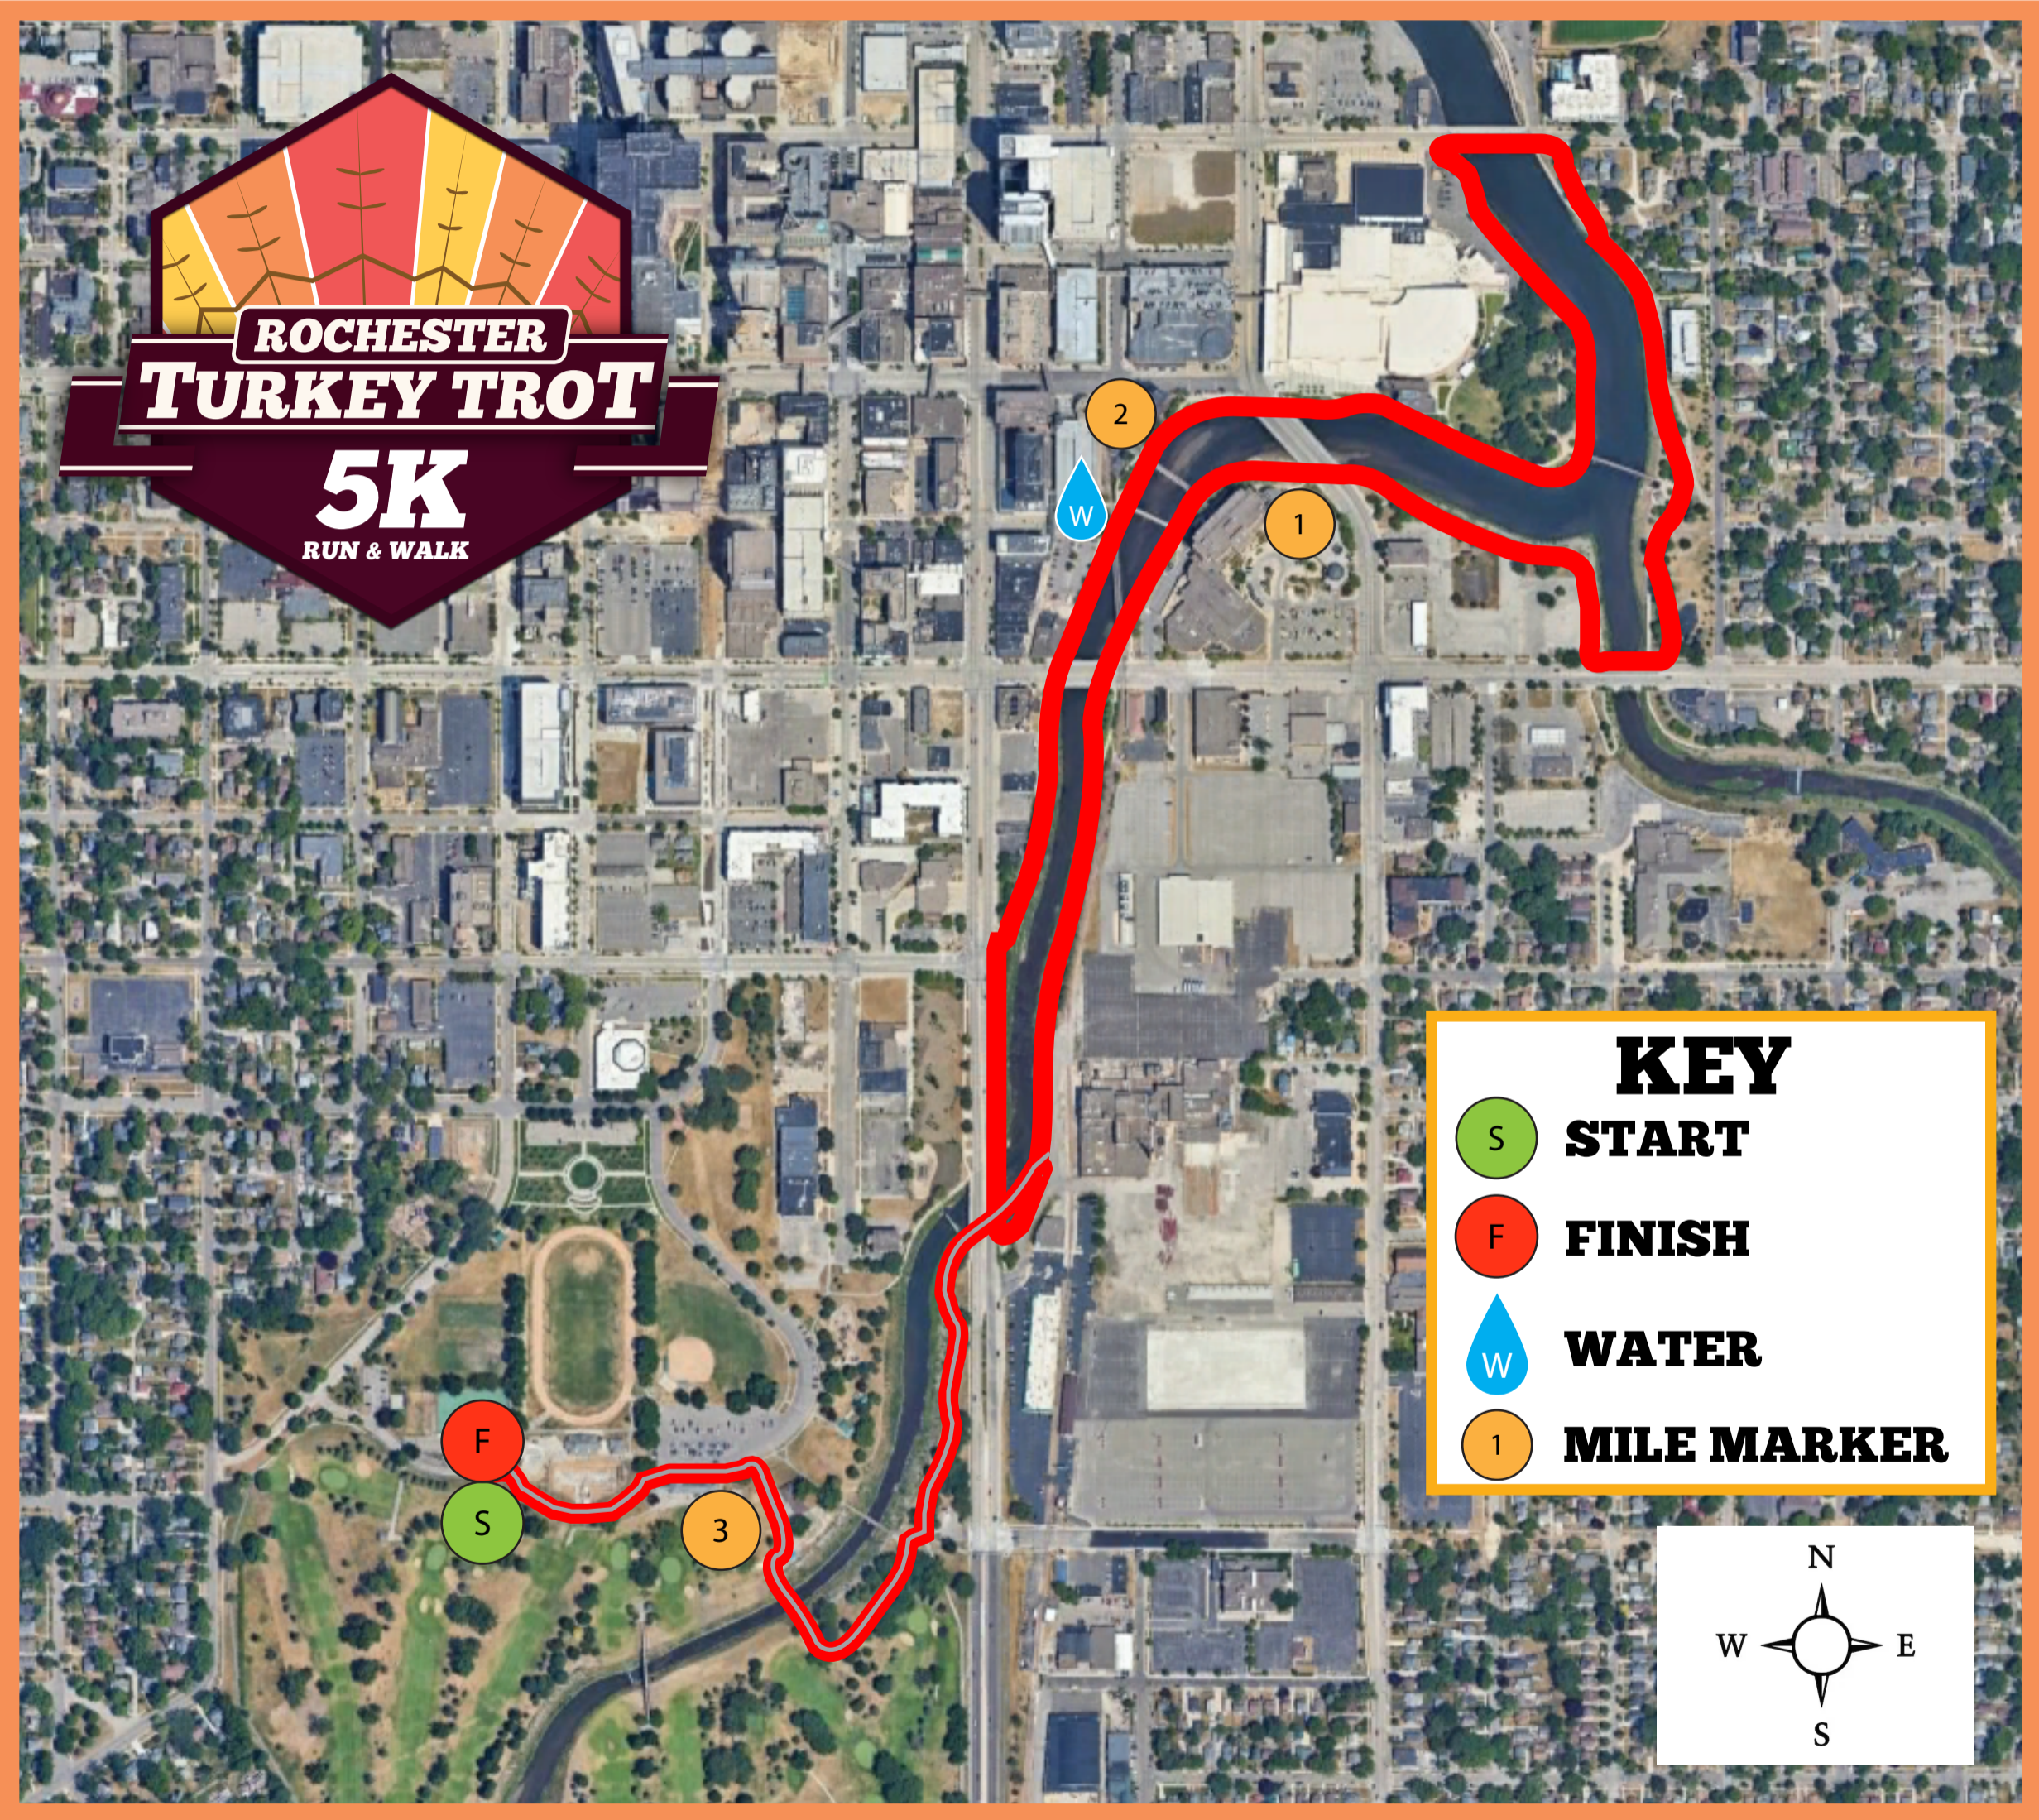

Rochester Turkey Trot 5K Course

COURSE SUBJECT TO CHANGE WITHOUT NOTICE. TRAILS MAY HAVE NON EVENT USERS. MAP NOT TO SCALE. IMAGE PROVIDED BY GOOGLE.