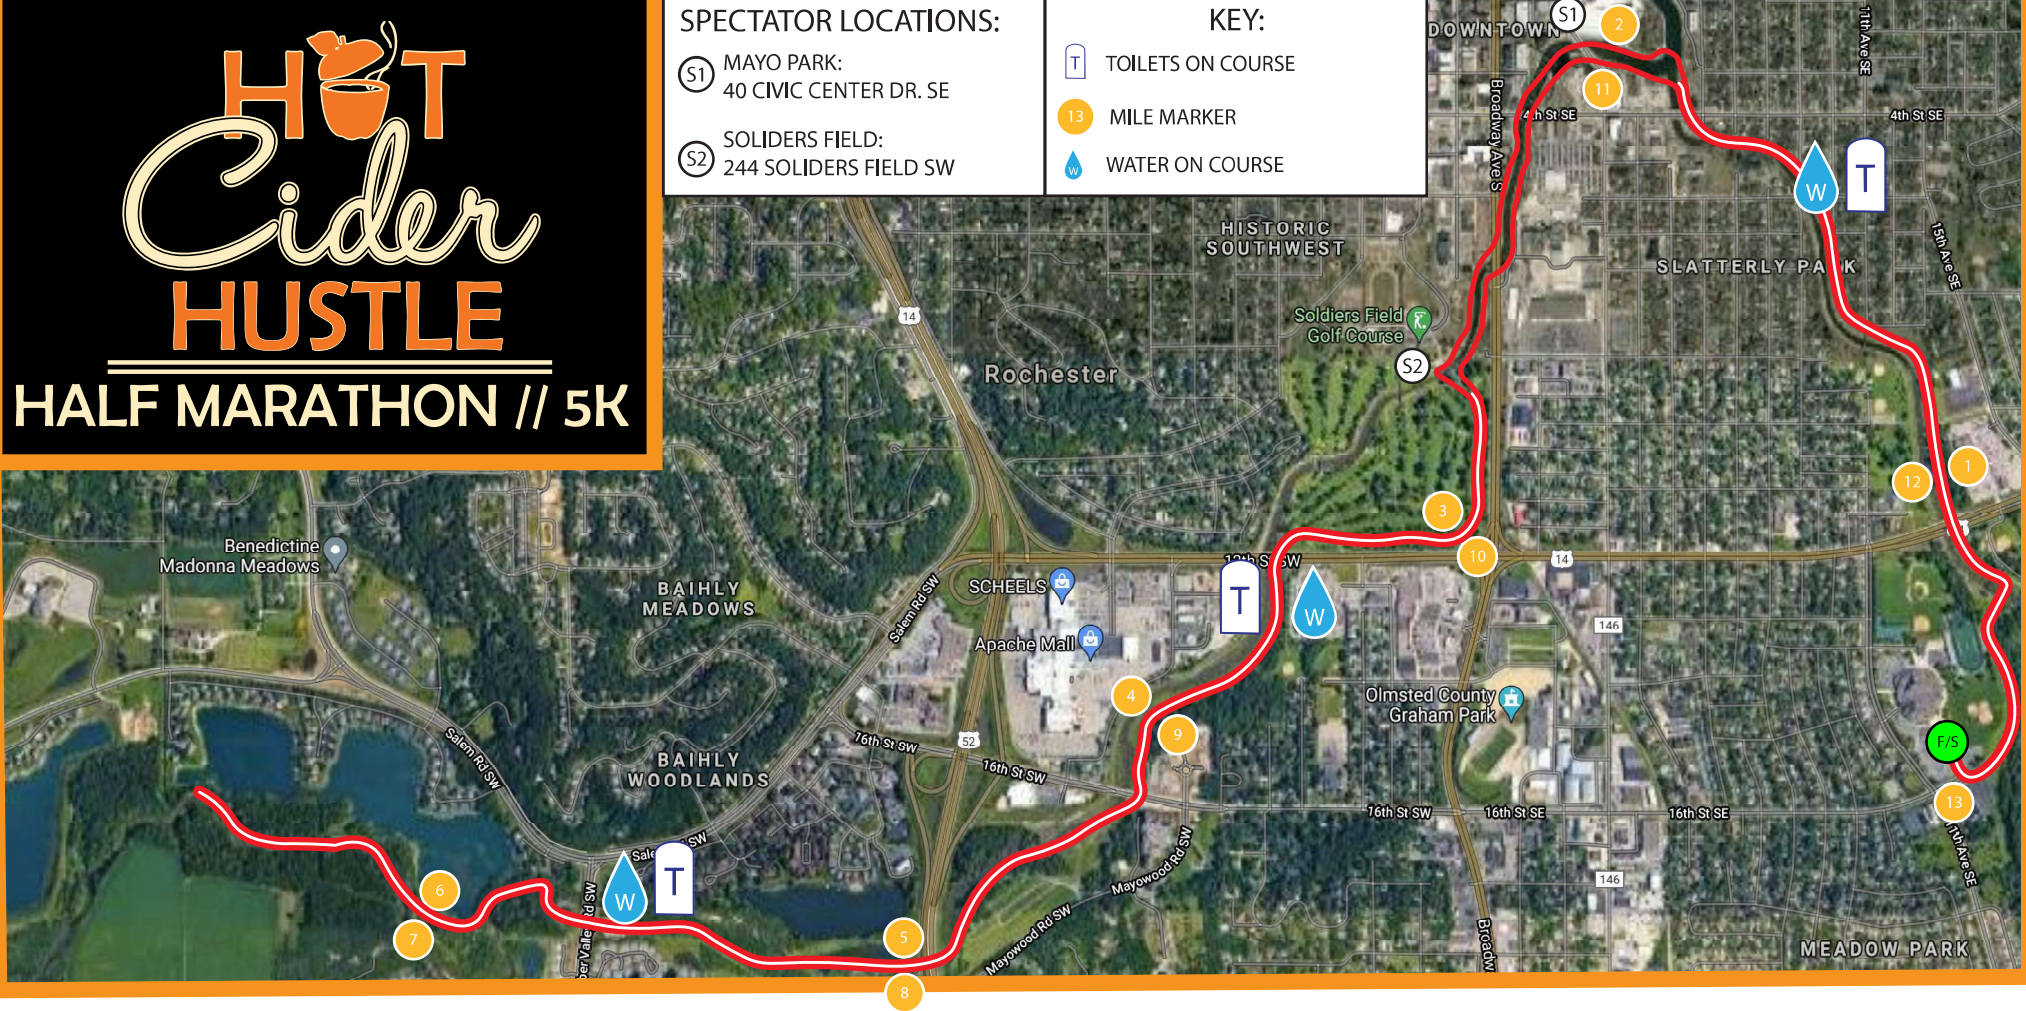

HOT Cider HUSTLE

HALF MARATHON // 5K

SPECTATOR LOCATIONS:

- S1 MAYO PARK:
40 CIVIC CENTER DR. SE
- S2 SOLIDERS FIELD:
244 SOLIDERS FIELD SW

KEY:

- T TOILETS ON COURSE
- 13 MILE MARKER
- W WATER ON COURSE

Course subject to change without notice. Trails may have non event users. Map not to scale. Image provided by Google.