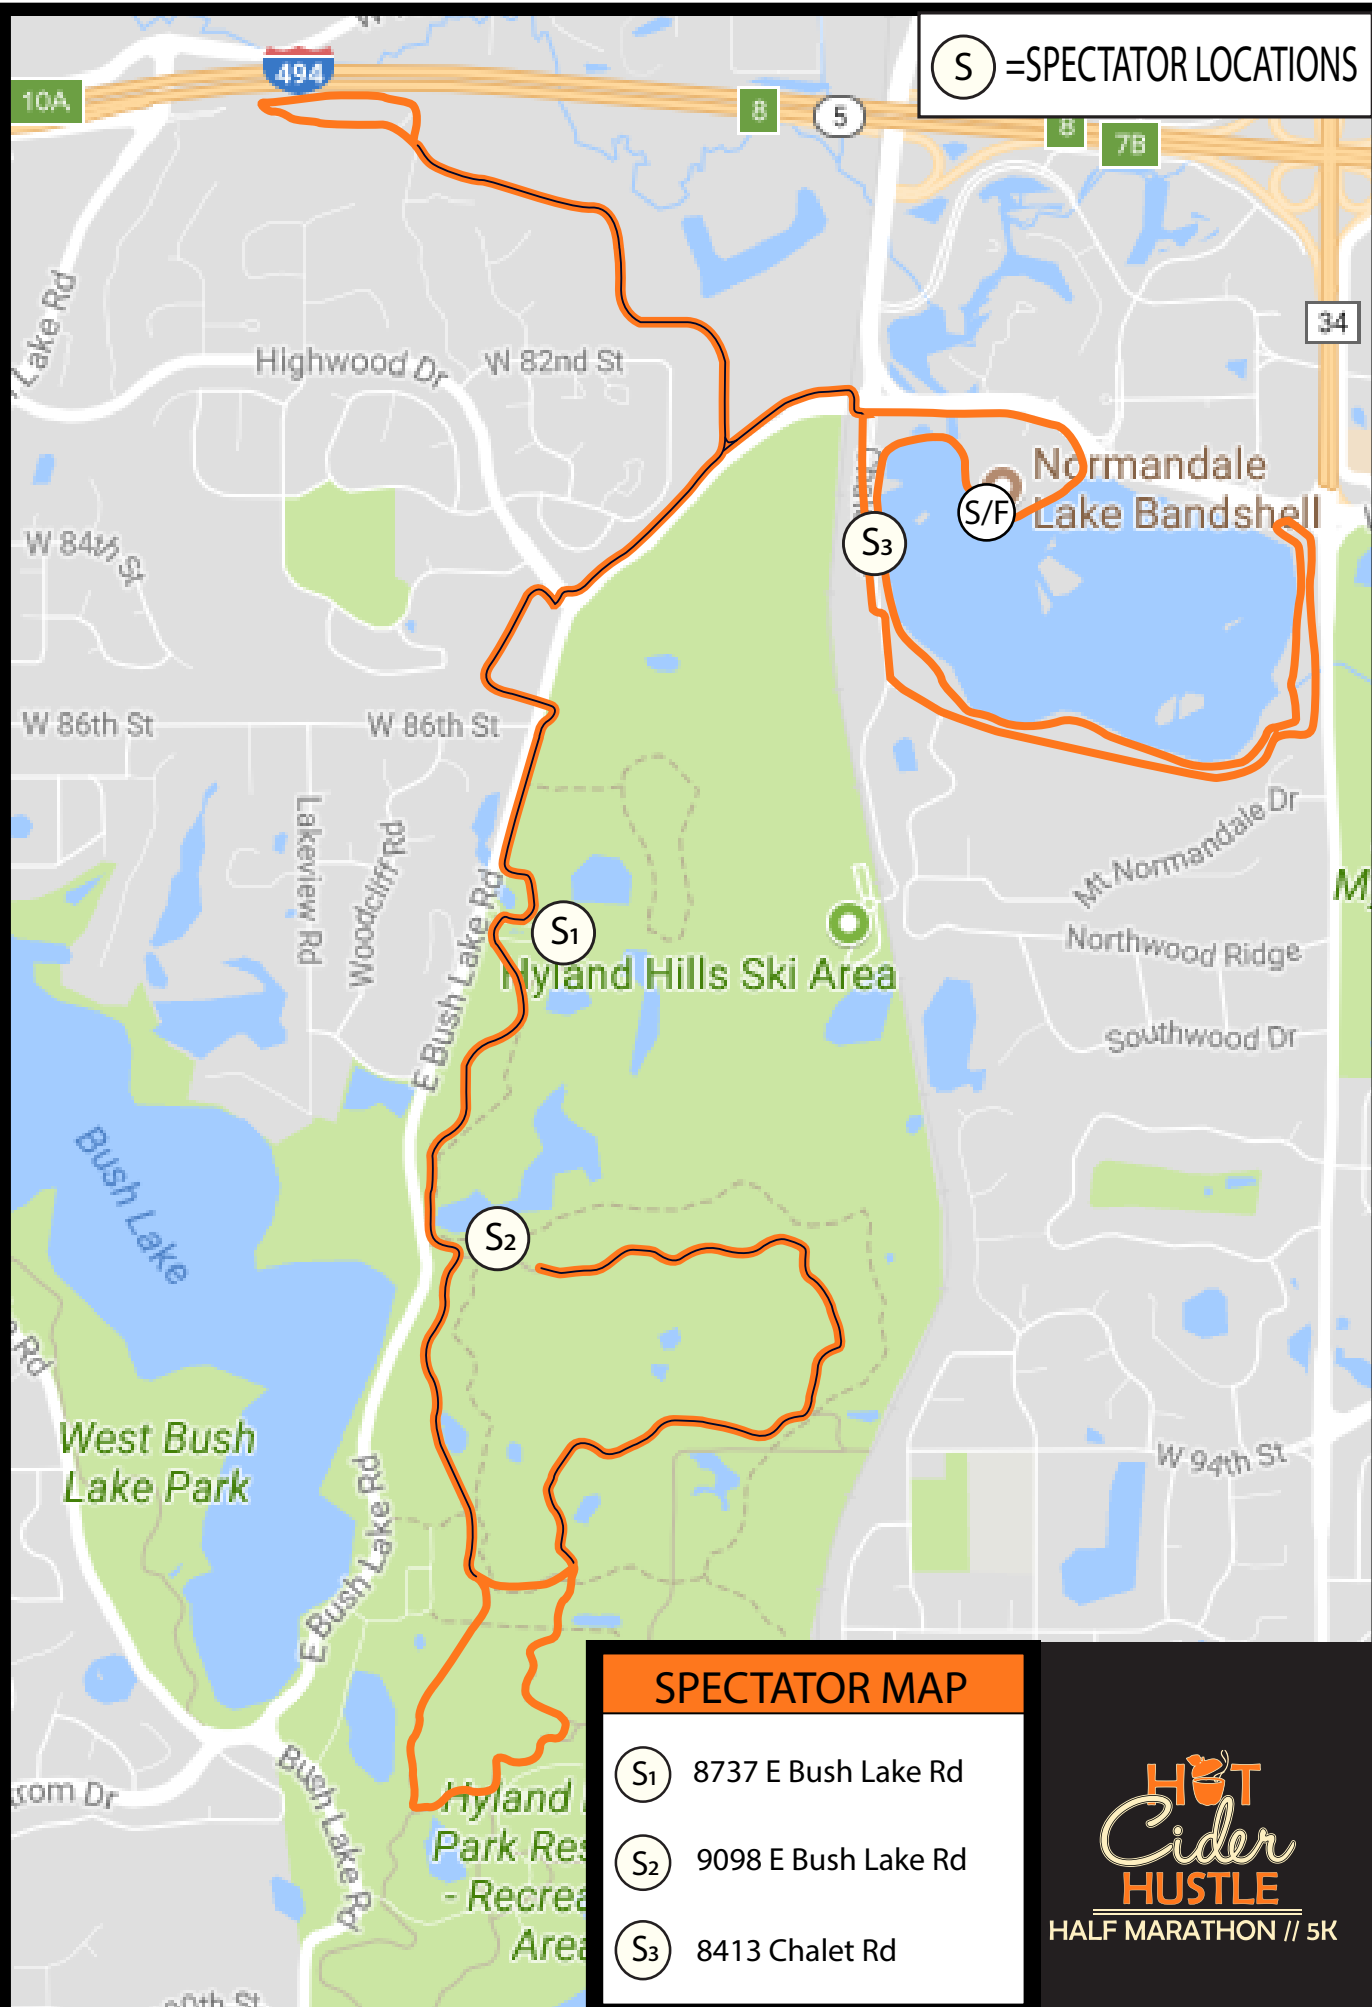

(S) = SPECTATOR LOCATIONS

SPECTATOR MAP

- (S1) 8737 E Bush Lake Rd
- (S2) 9098 E Bush Lake Rd
- (S3) 8413 Chalet Rd

MAP NOT TO SCALE. LOCATIONS APPROXIMATE. IMAGE PROVIDED BY GOOGLE. SUBJECT TO CHANGE WITHOUT NOTICE