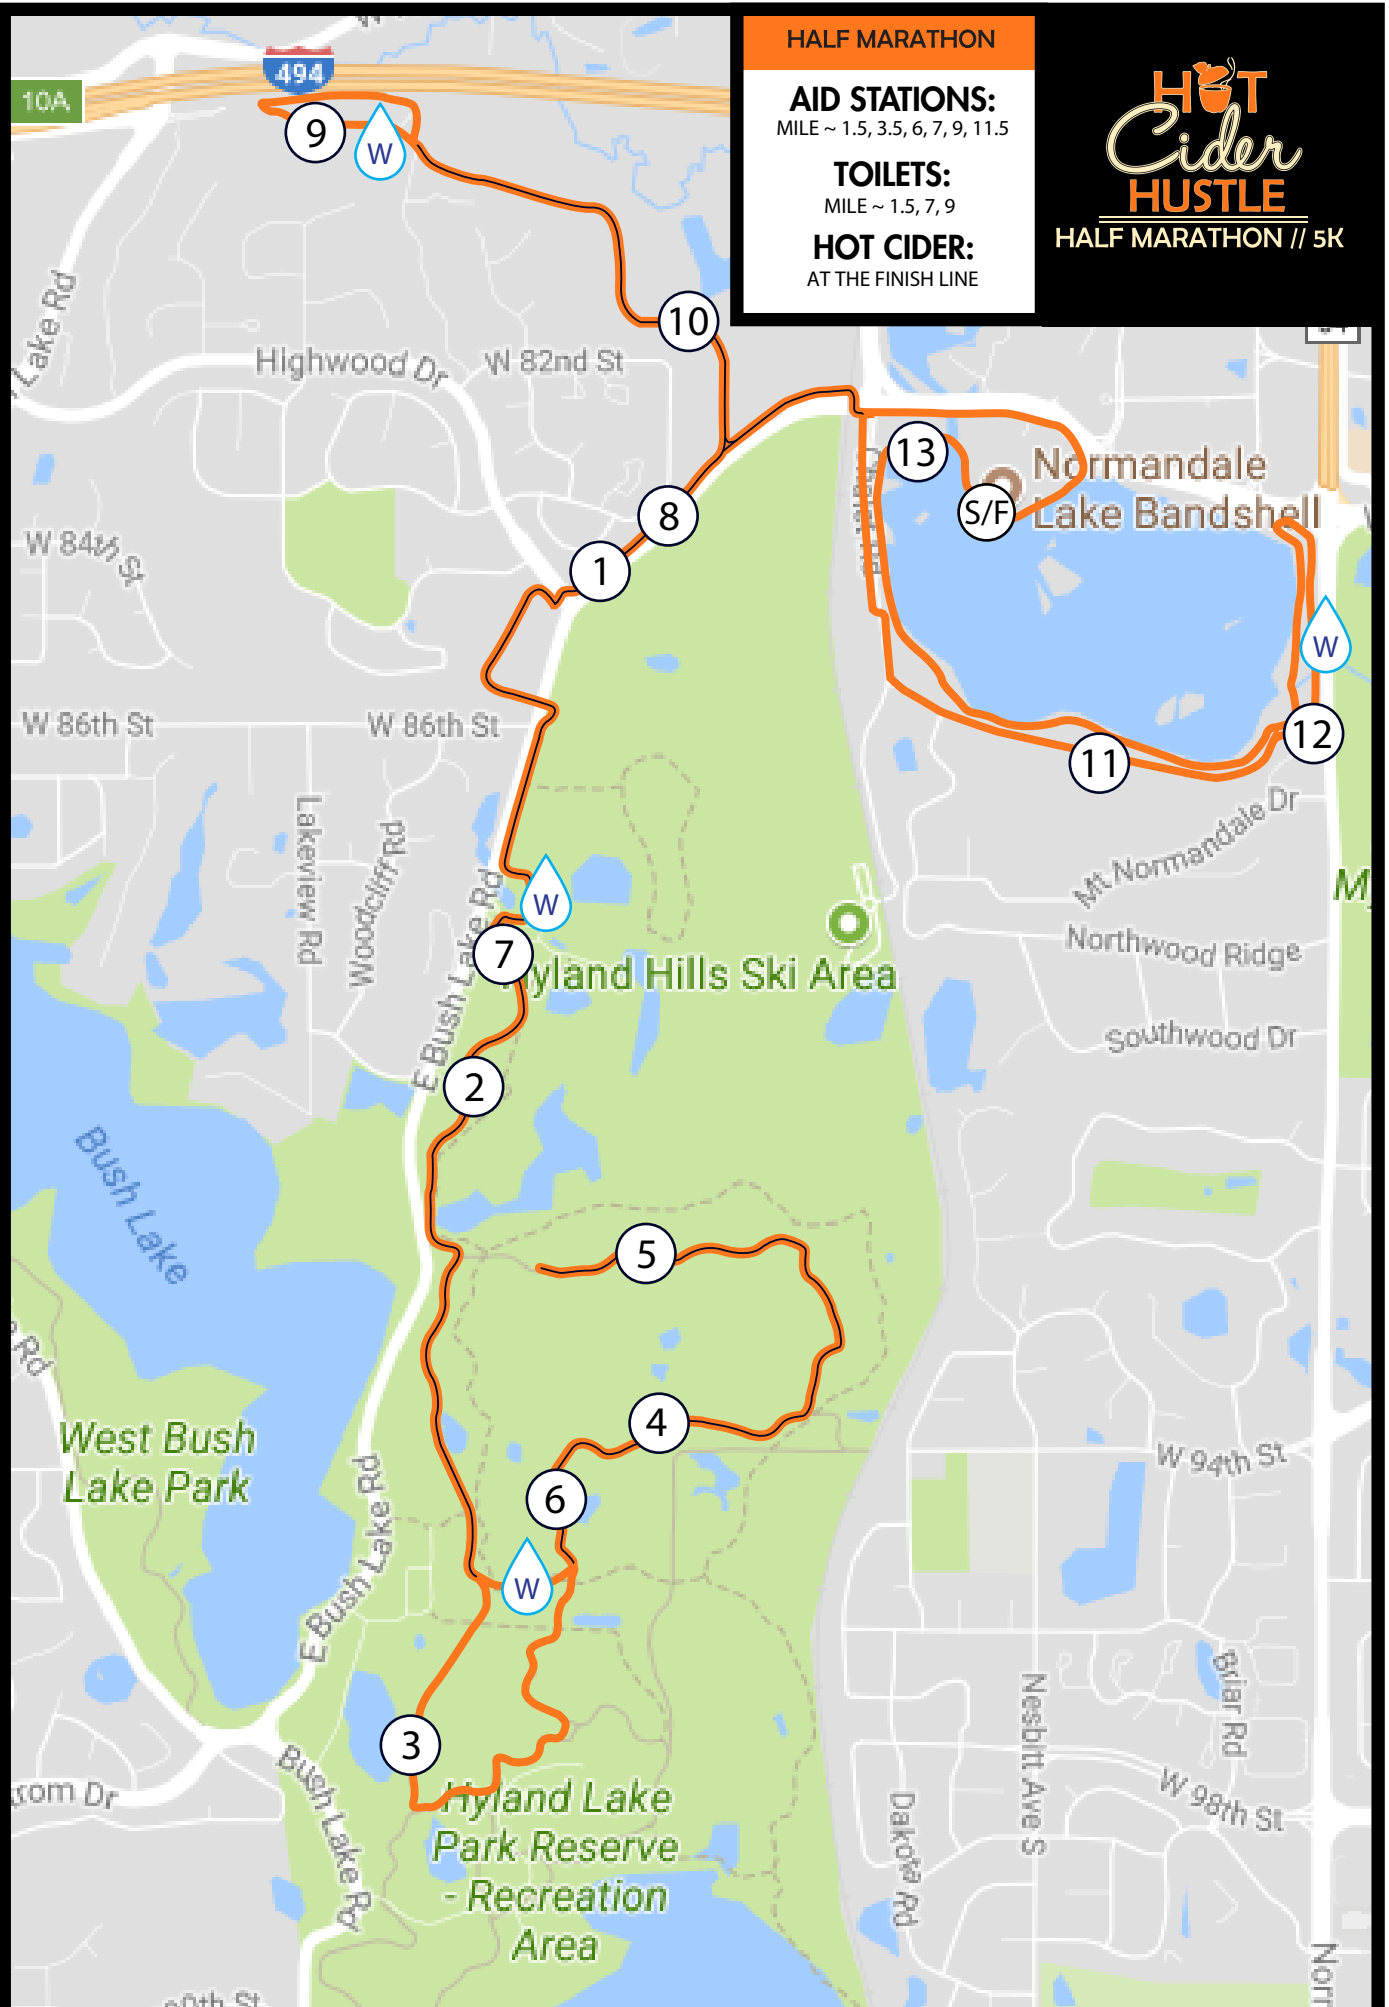

HALF MARATHON

AID STATIONS:
MILE ~ 1.5, 3.5, 6, 7, 9, 11.5

TOILETS:
MILE ~ 1.5, 7, 9

HOT CIDER:
AT THE FINISH LINE

MAP NOT TO SCALE. LOCATIONS APPROXIMATE. IMAGE PROVIDED BY GOOGLE. SUBJECT TO CHANGE WITHOUT NOTICE