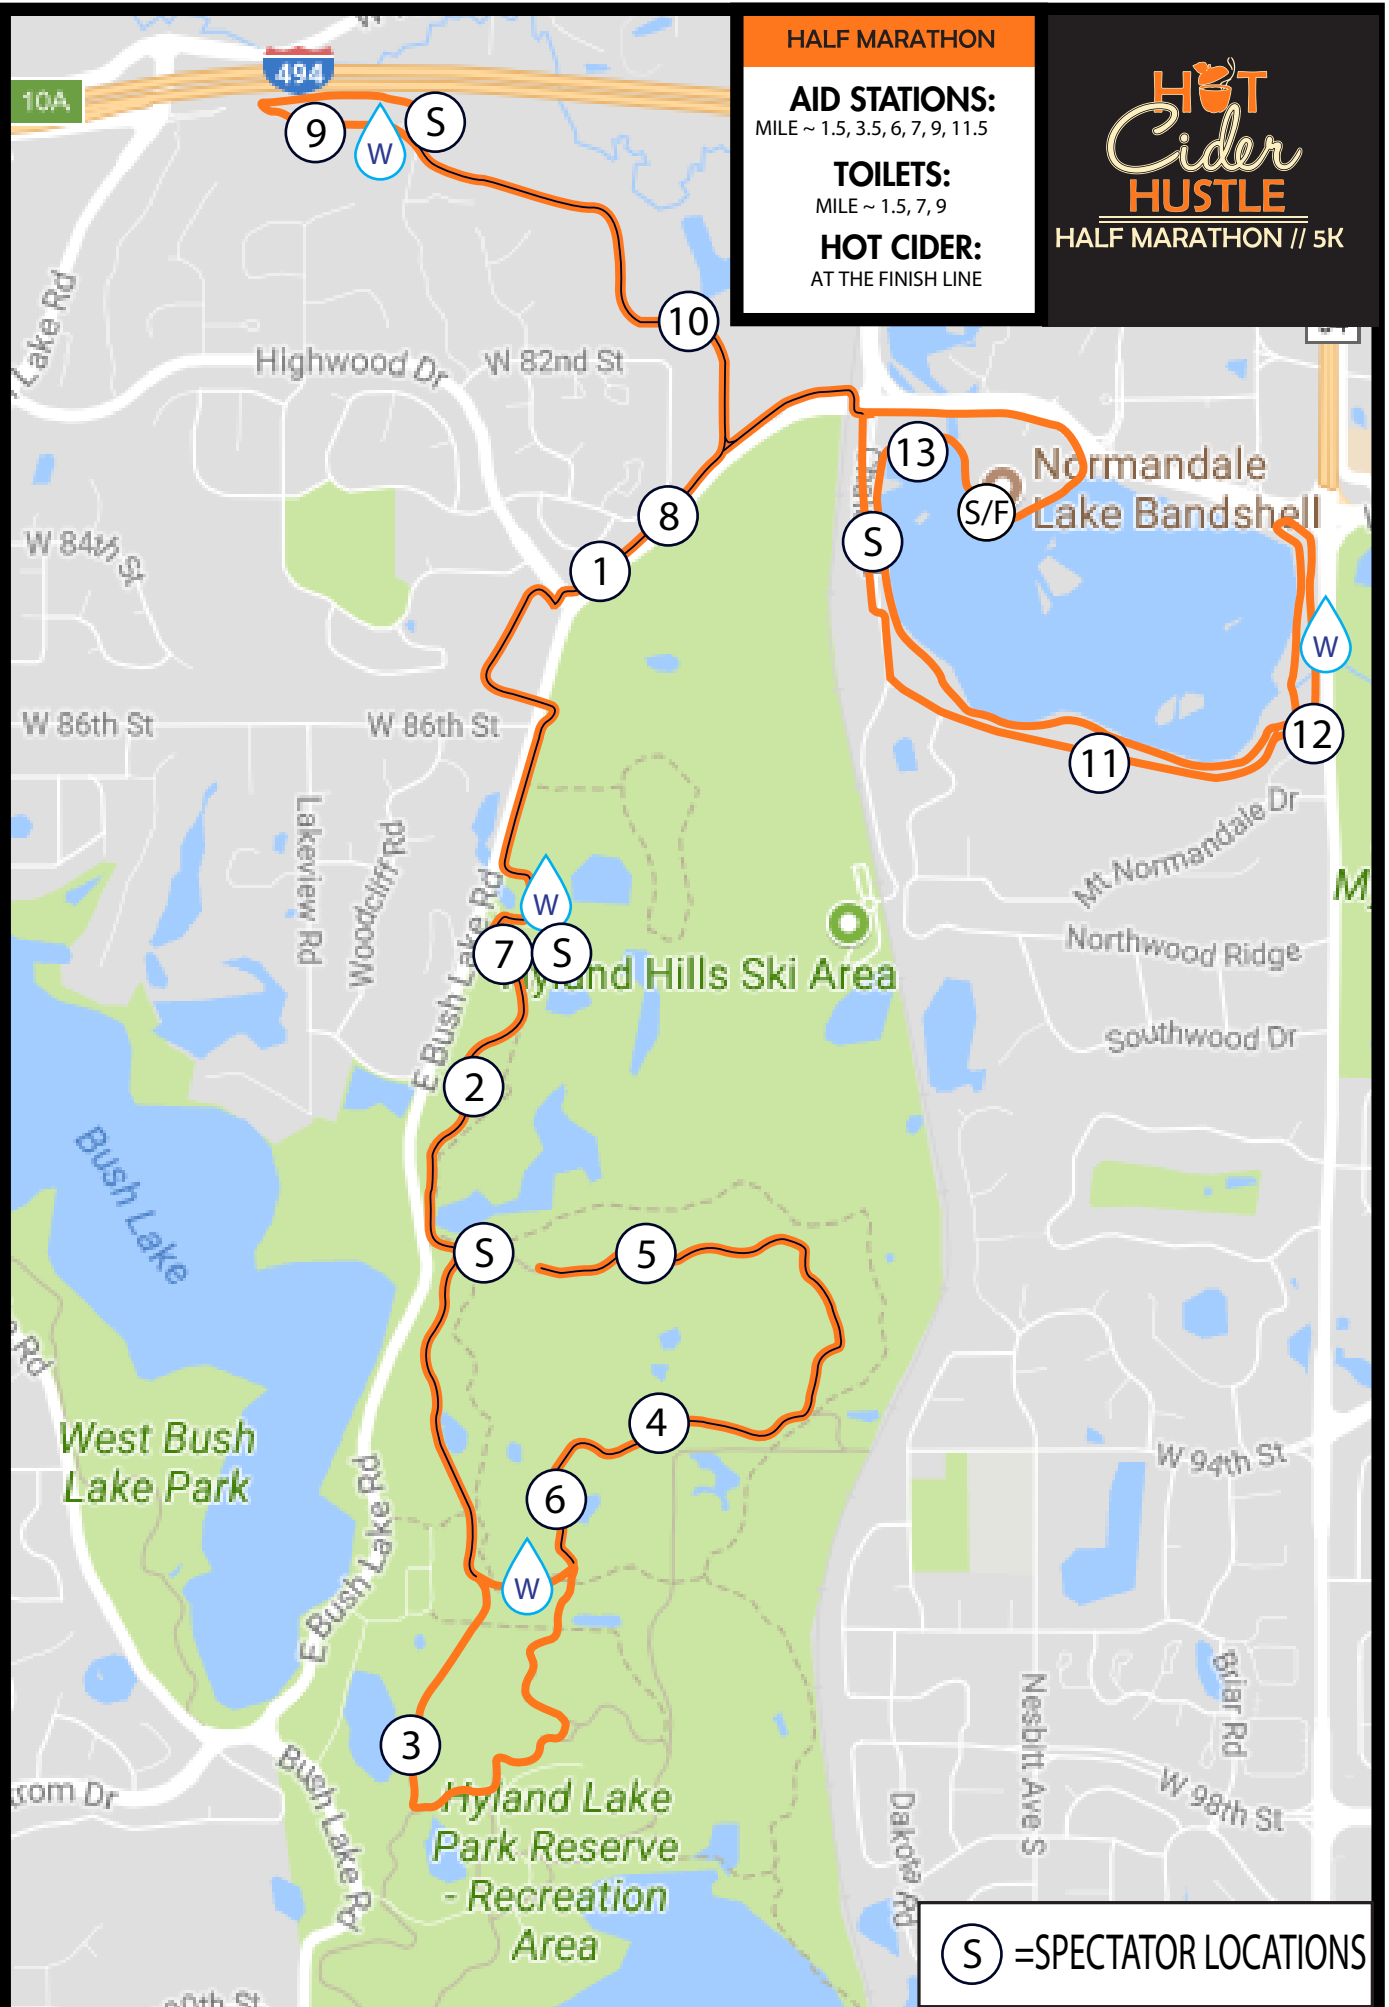

HALF MARATHON

**AID STATIONS:**  
MILE ~ 1.5, 3.5, 6, 7, 9, 11.5

**TOILETS:**  
MILE ~ 1.5, 7, 9

**HOT CIDER:**  
AT THE FINISH LINE

**HOT  
Cider  
HUSTLE**  
HALF MARATHON // 5K

(S) = SPECTATOR LOCATIONS