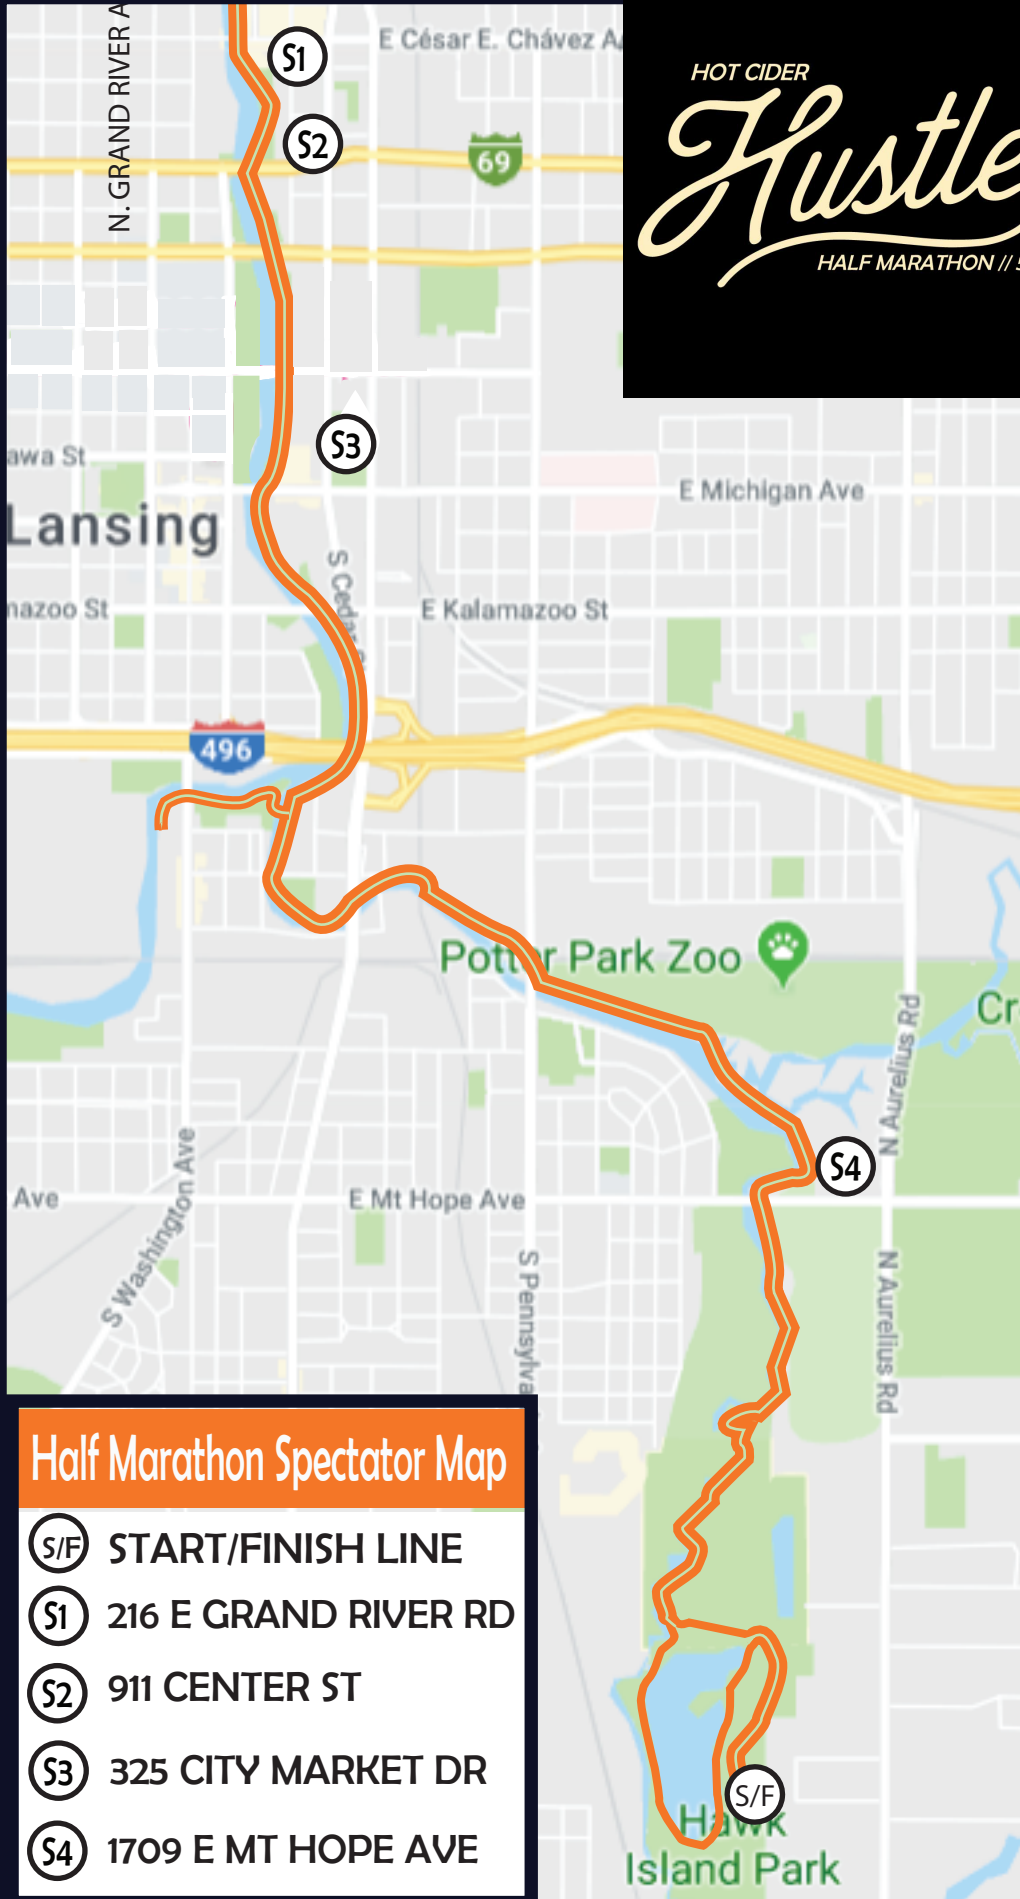

HOT CIDER
Hustle
HALF MARATHON // 5K

Half Marathon Spectator Map

- (S/F) START/FINISH LINE
- (S1) 216 E GRAND RIVER RD
- (S2) 911 CENTER ST
- (S3) 325 CITY MARKET DR
- (S4) 1709 E MT HOPE AVE