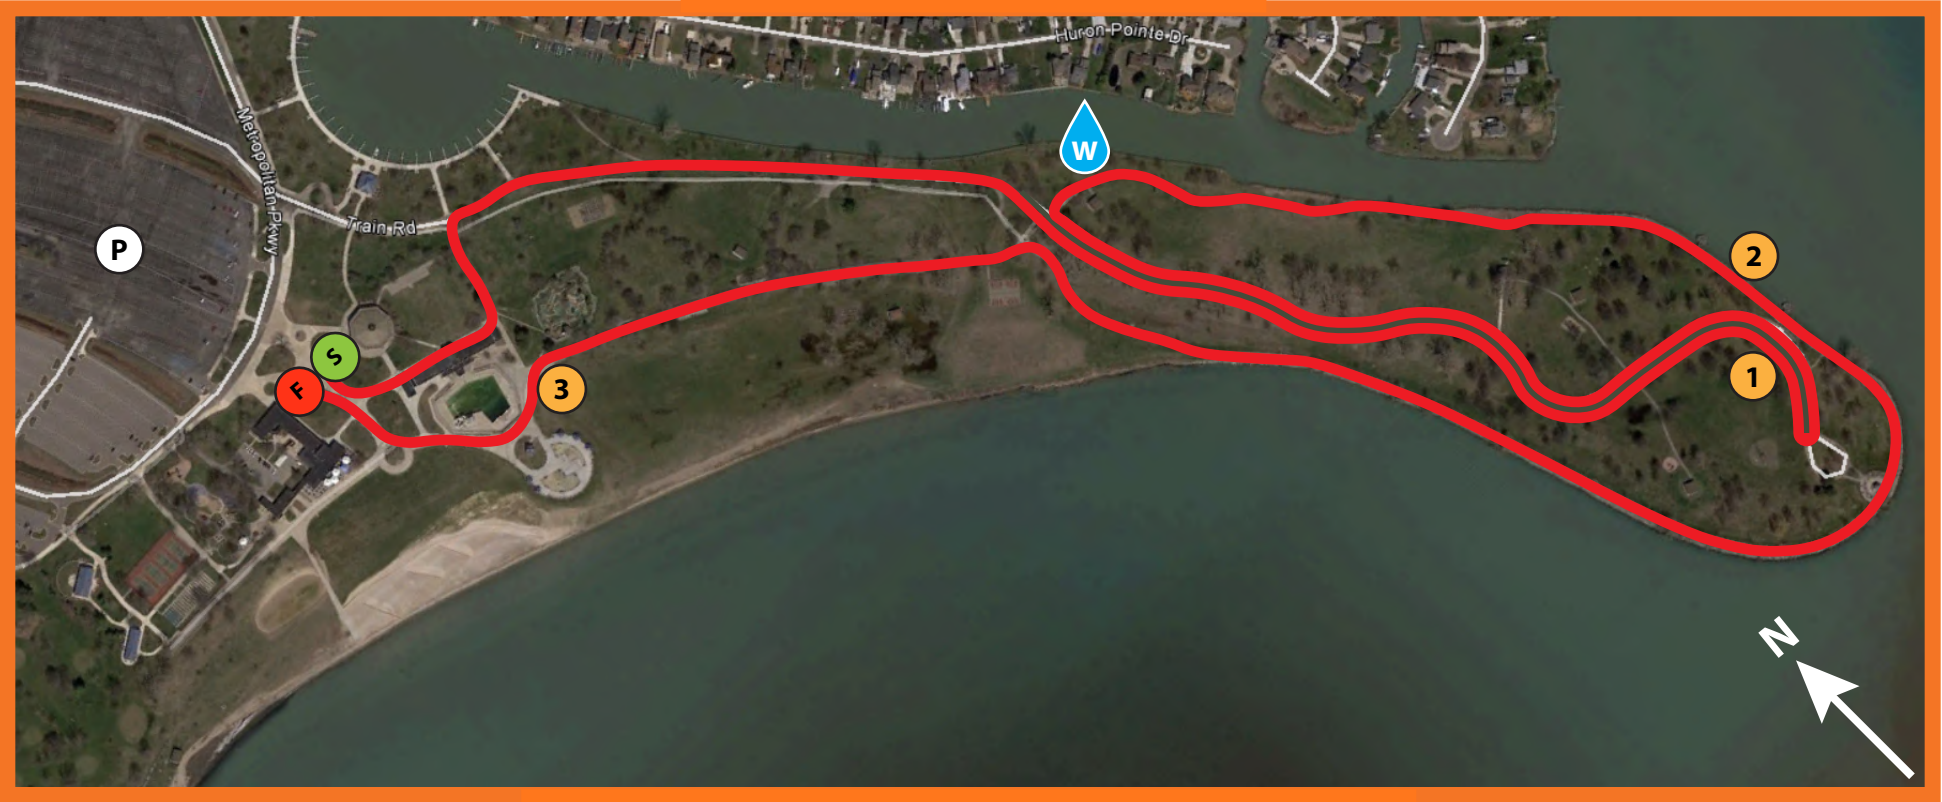

## HUSTLE 5K/15K

<b>S</b>	START LINE	<b>P</b>	PARKING LOCATIONS
<b>F</b>	FINISH LINE	<b>—</b>	5K COURSE ROUTE
<b>3</b>	MILE MARKERS	<b>W</b>	WATER & SPORTS DRINK

\*COURSE SUBJECT TO CHANGE WITHOUT NOTICE. PATH MAY HAVE NON EVENT USERS. MAP NOT TO SCALE. IMAGE PROVIDED BY GOOGLE.