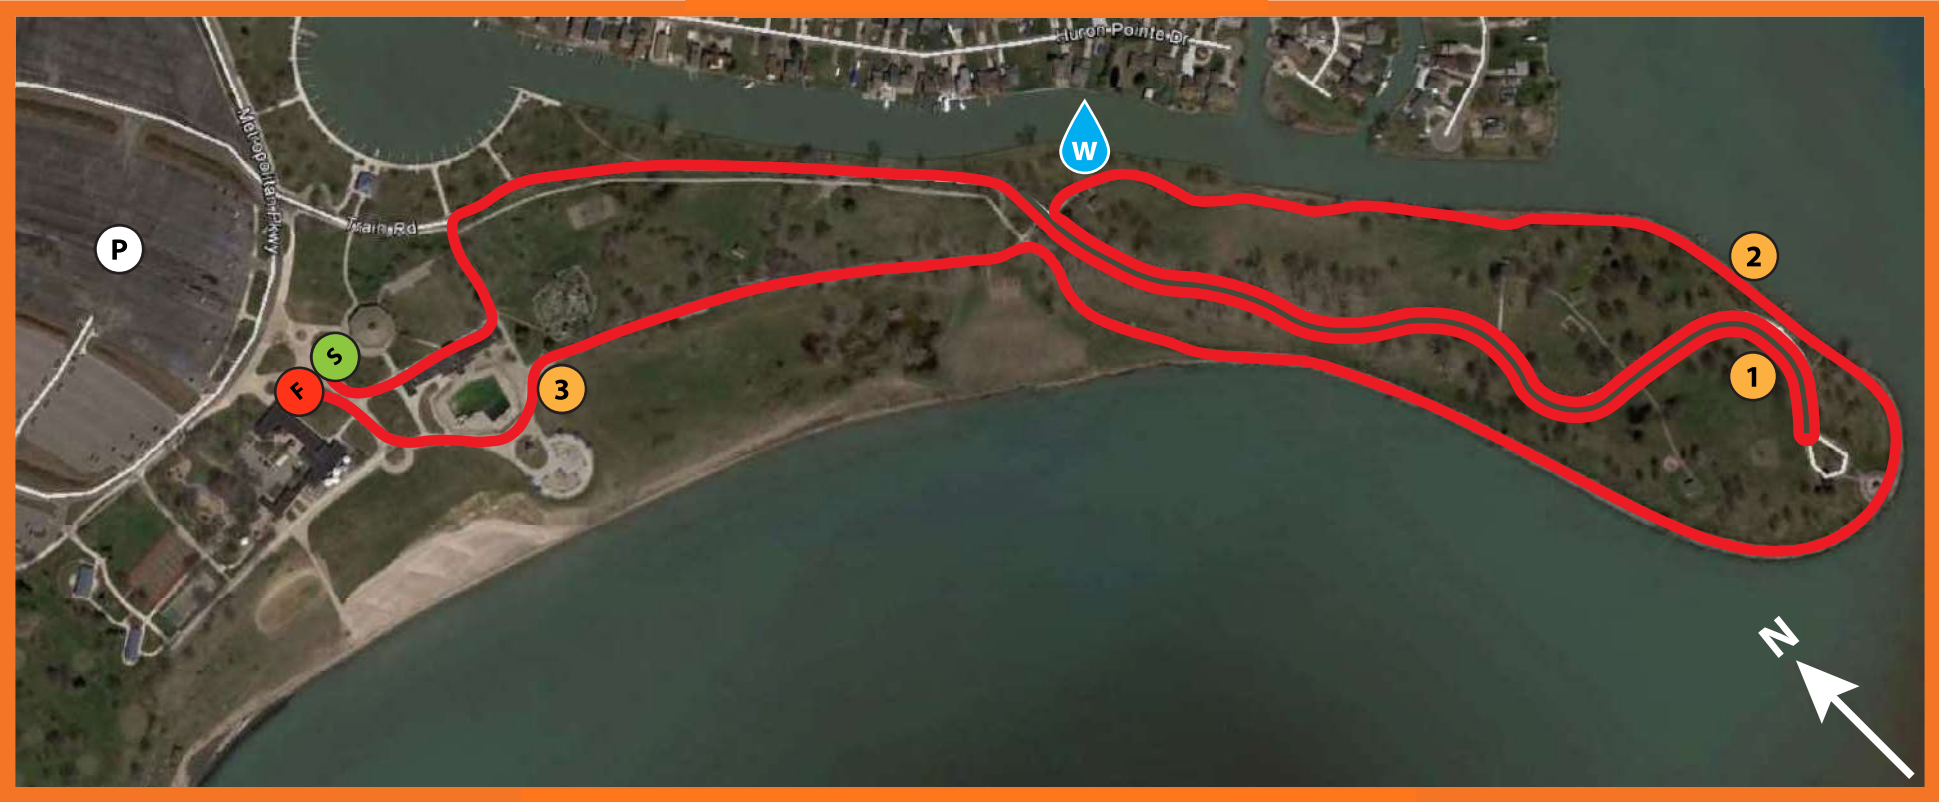

**HOT CIDER**  
*Hustle*  
**HALF MARATHON**  
**10K & 5K RUN/WALK**

<b>S</b>	<b>START LINE</b>	<b>P</b>	<b>PARKING LOCATIONS</b>
<b>F</b>	<b>FINISH LINE</b>	<b>—</b>	<b>5K COURSE ROUTE</b>
<b>3</b>	<b>MILE MARKERS</b>	<b>W</b>	<b>WATER</b>

\*COURSE SUBJECT TO CHANGE WITHOUT NOTICE. PATH MAY HAVE NON EVENT USERS. MAP NOT TO SCALE. IMAGE PROVIDED BY GOOGLE.