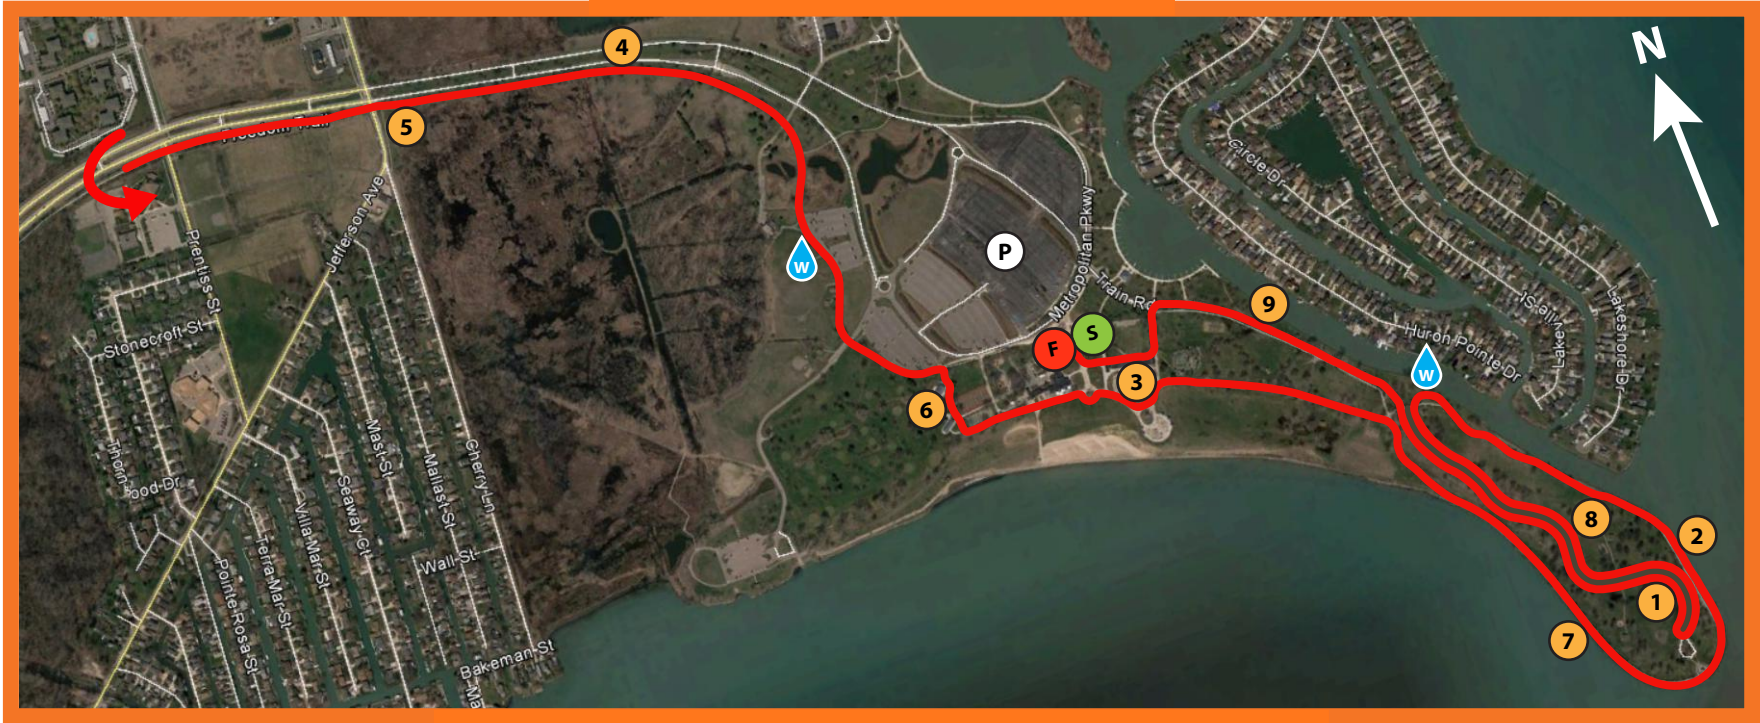

## HUSTLE 5K/15K

<b>S</b>	<b>START LINE</b>	<b>P</b>	<b>PARKING LOCATIONS</b>
<b>F</b>	<b>FINISH LINE</b>	<b>—</b>	<b>15K COURSE ROUTE</b>
<b>3</b>	<b>MILE MARKERS</b>	<b>W</b>	<b>WATER &amp; SPORTS DRINK (AT MILES: 1.6 / 3.6 / 5.6 / 7.7)</b>

\*COURSE SUBJECT TO CHANGE WITHOUT NOTICE. PATH MAY HAVE NON EVENT USERS. MAP NOT TO SCALE. IMAGE PROVIDED BY GOOGLE.