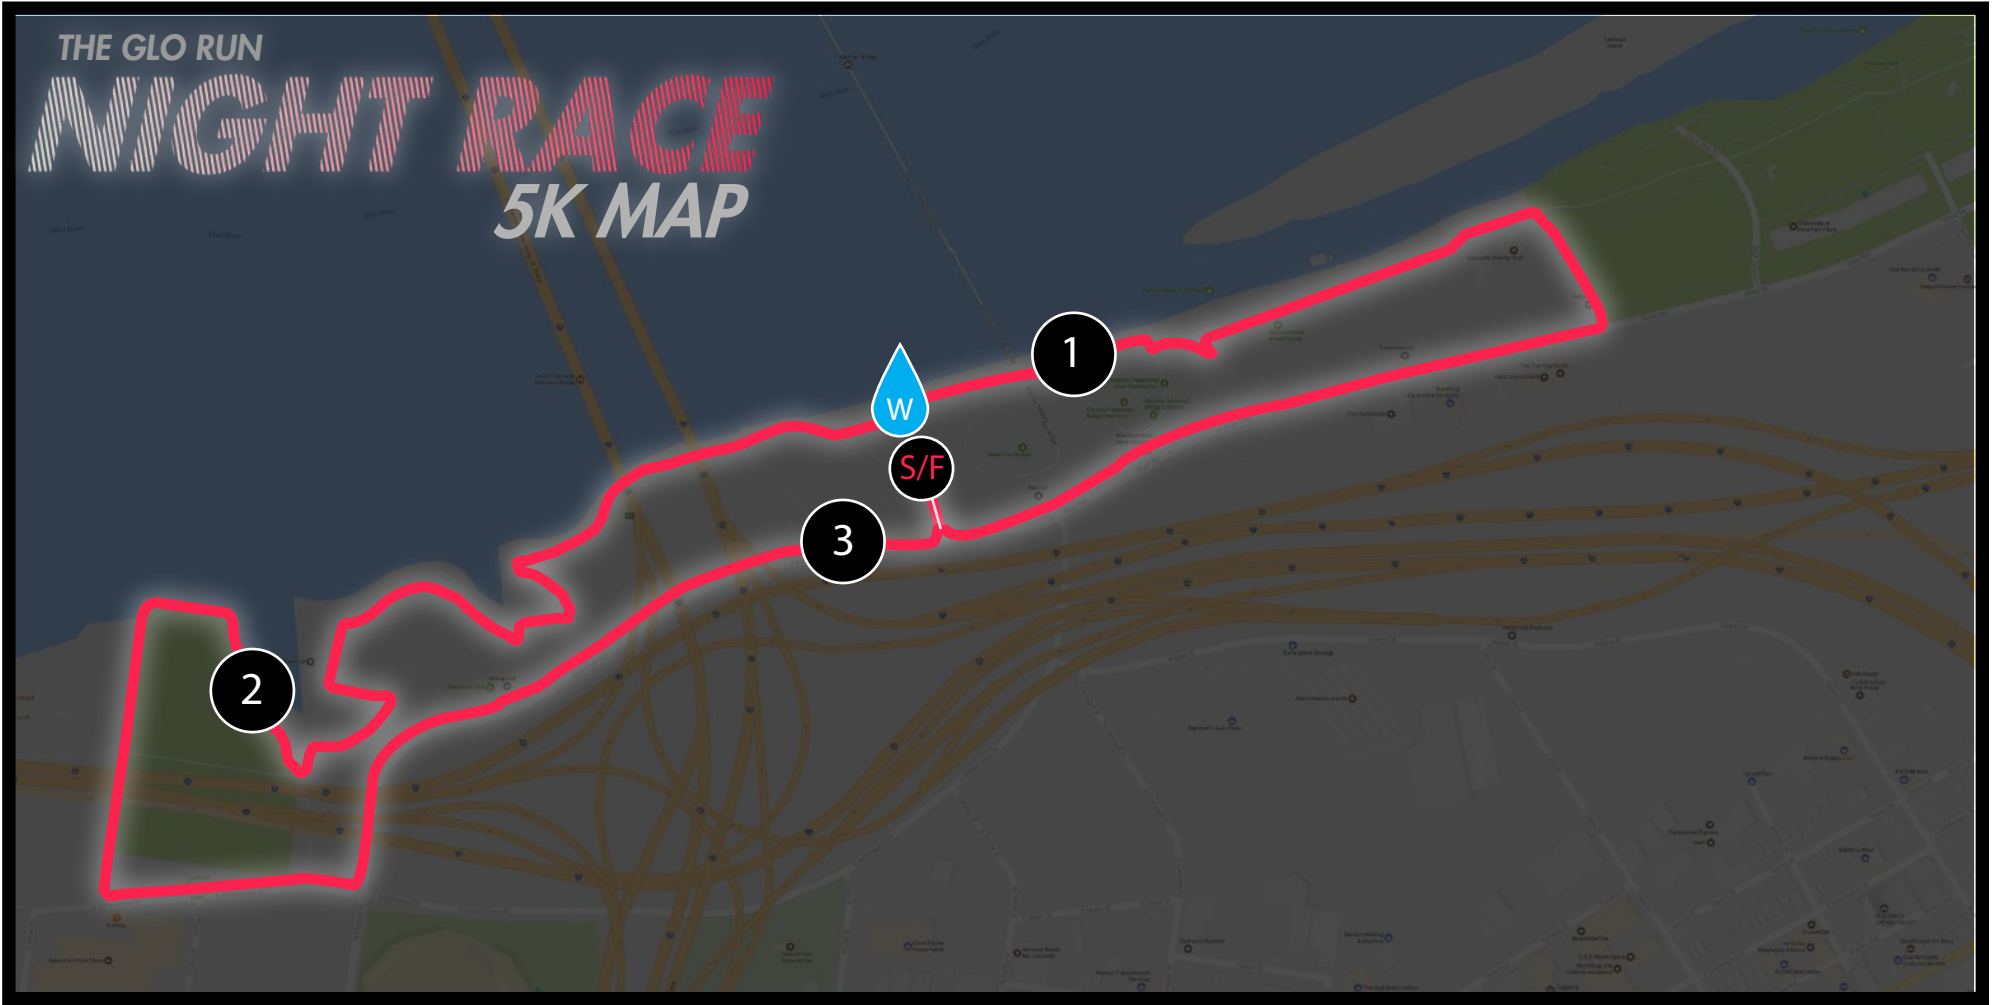

THE GLO RUN
NIGHT RACE
5K MAP

MAP NOT TO SCALE. LOCATIONS APPROXIMATE. IMAGE PROVIDED BY GOOGLE. SUBJECT TO CHANGE WITHOUT NOTICE.