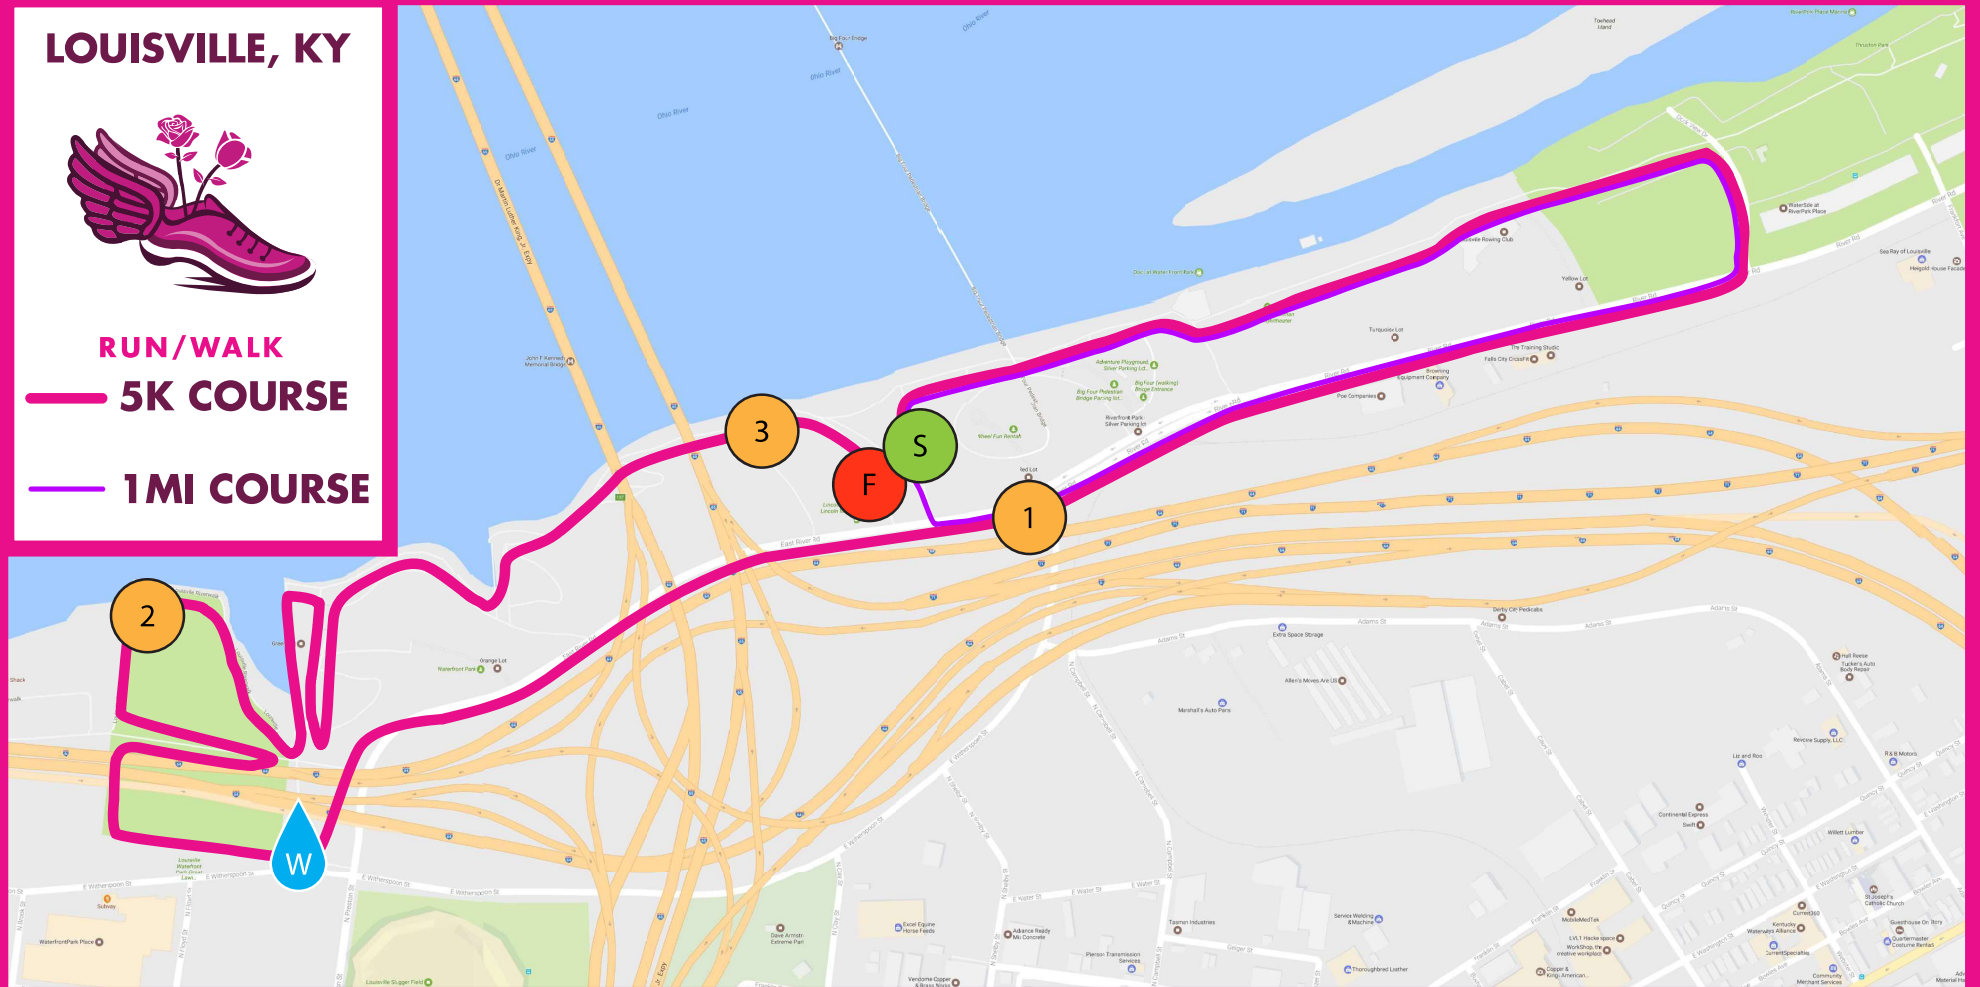

# LOUISVILLE, KY

**RUN/WALK**

**5K COURSE**

**1MI COURSE**

\*COURSE SUBJECT TO CHANGE WITHOUT NOTICE. TRAILS MAY HAVE NON EVENT USERS. MAP NOT TO SCALE. IMAGE PROVIDED BY GOOGLE.