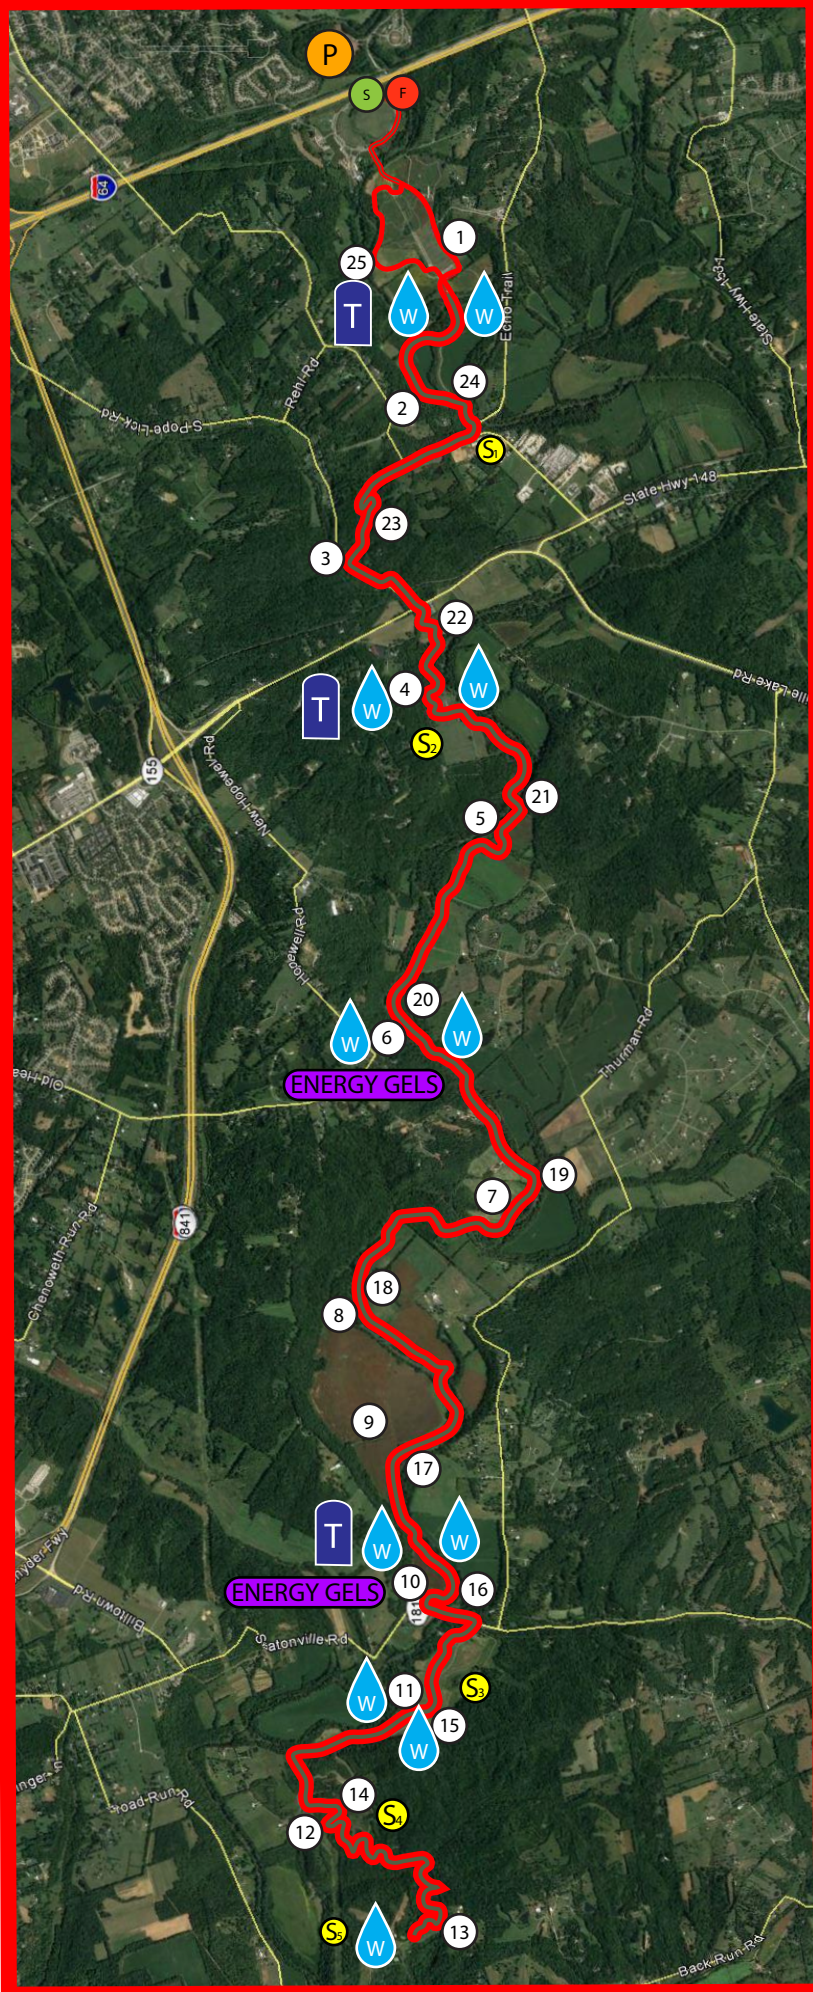

MAP FOR SPECTATOR

- S₁** 2799 S English Station Rd
- S₂** 4002 S Pope Lick Rd
- S₃** 7510 Turkey Run Pkwy
- S₄** BOULDER PARK PARKING LOT
(FOLLOW THE TRAIL GOING WEST FOR 0.25 MILES)
- S₅** 8710 Stout Rd

*COURSE SUBJECT TO CHANGE WITHOUT NOTICE. TRAILS MAY HAVE NON EVENT USERS. MAP NOT TO SCALE. IMAGE PROVIDED BY GOOGLE.
ENTIRE ROUTE ON PAVED COURSE.