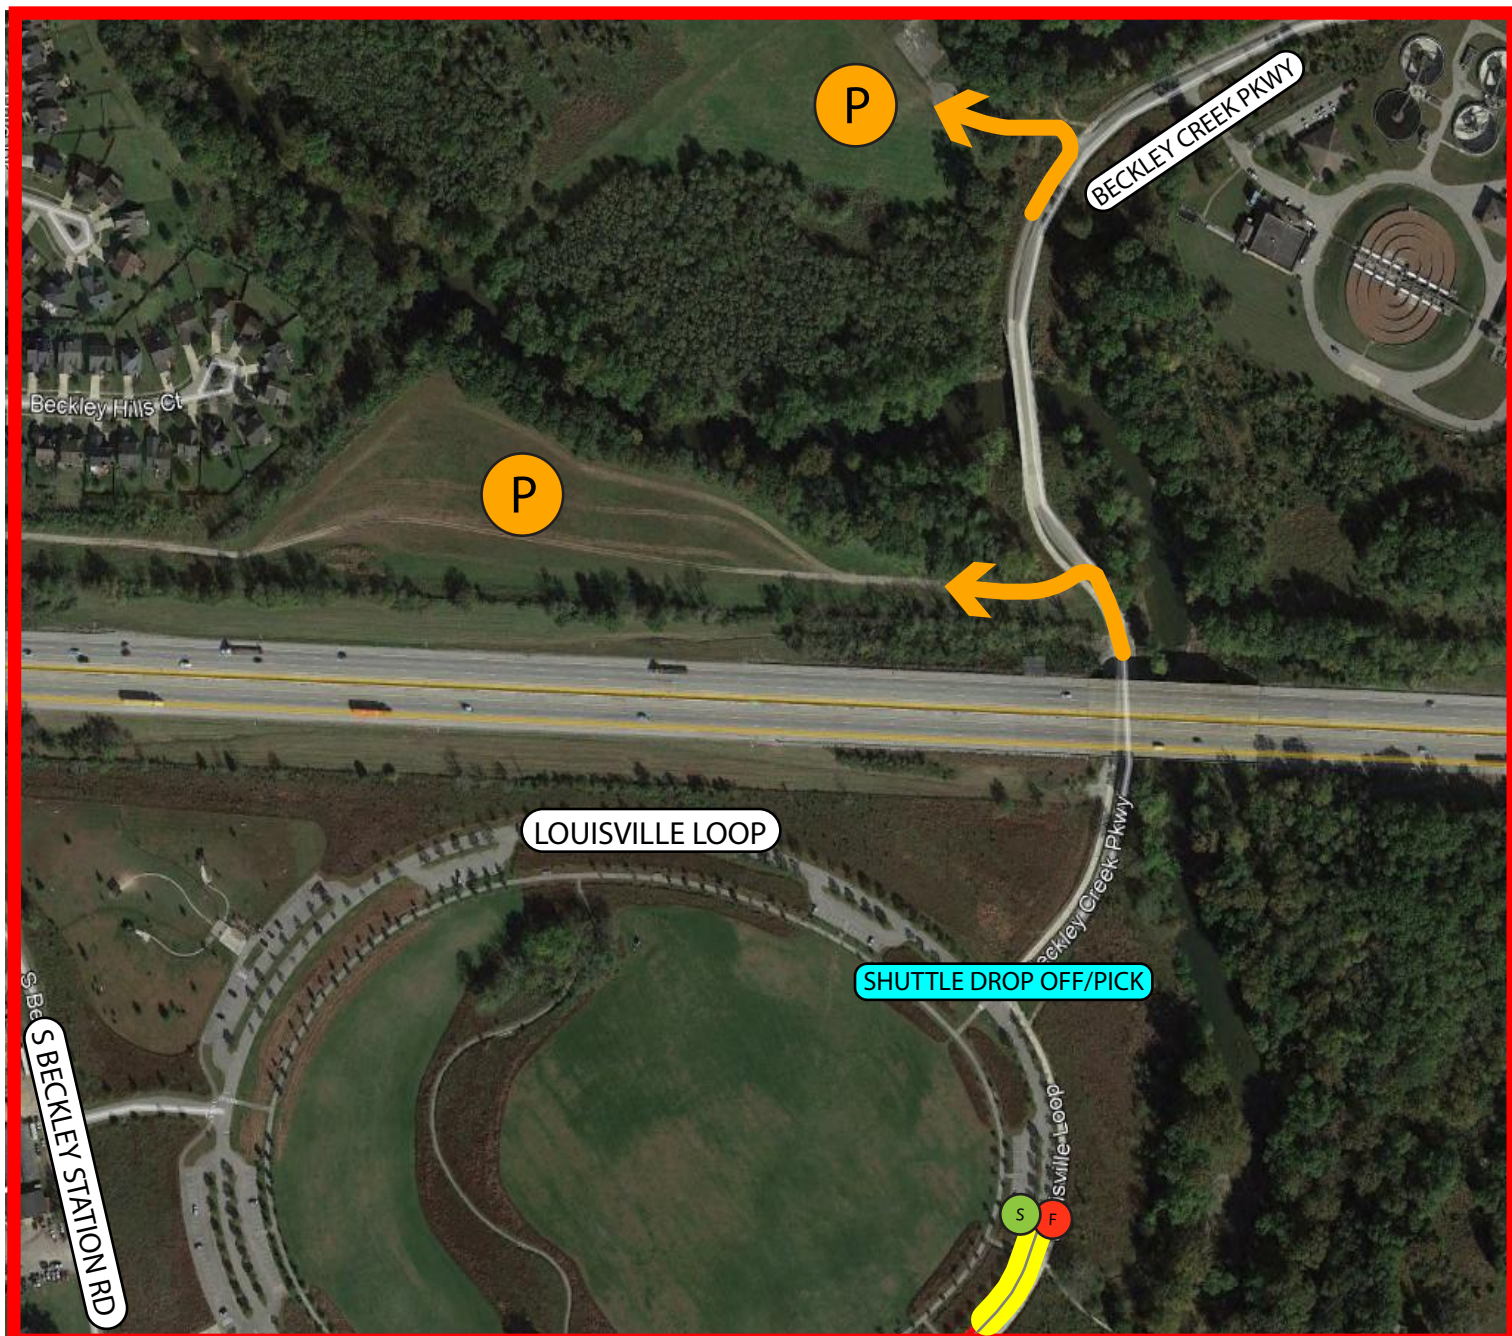

LIMITED PARTICIPANT ON-SITE PARKING (WEATHER PERMITTING)

LOUISVILLE MARATHON
HALF MARATHON & 10K

ADDRESS: BECKLEY CREEK PARK
1411 BECKLEY CREEK PARKWAY
LOUISVILLE, KY 40245