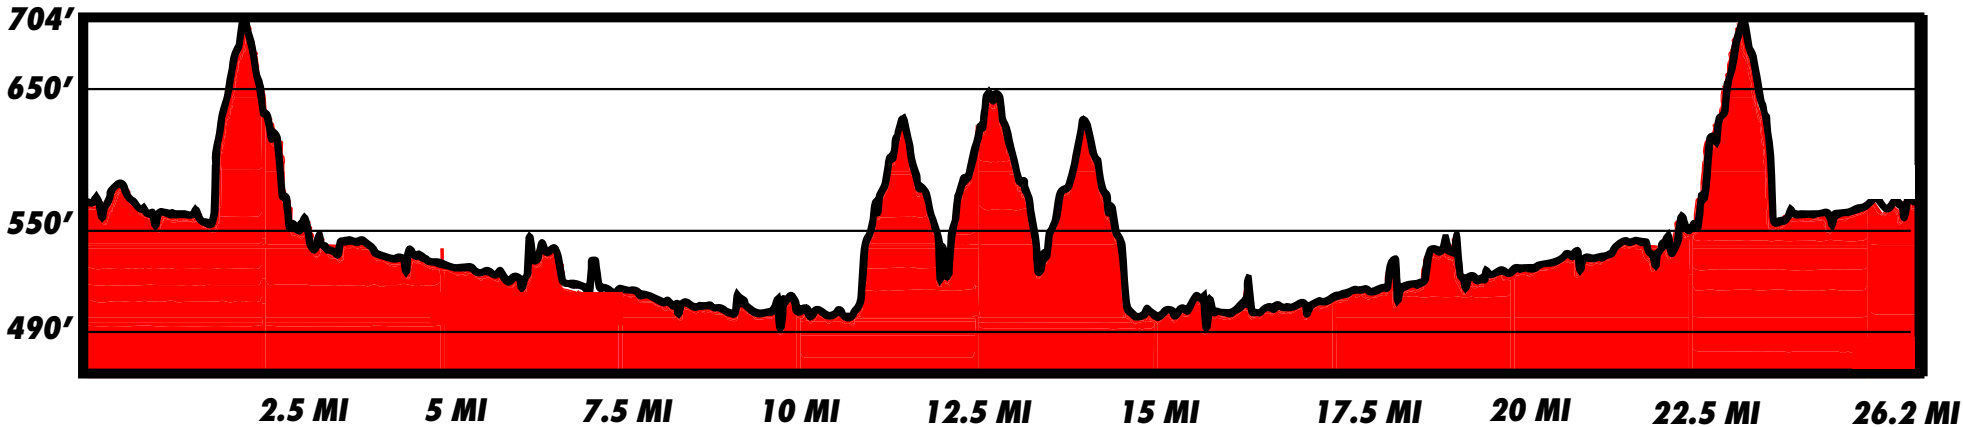

# LOUISVILLE MARATHON

HALF MARATHON & 10K

**ENGLISH  
STATION  
RD**

**POPE  
LICK  
PARK**

**TURKEY  
RUN  
PARK**

**HALFWAY  
THERE!**

**TURKEY  
RUN  
PARK**

**POPE  
LICK  
PARK**

**ENGLISH  
STATION  
RD**

**MARATHON ELEVATION MAP**