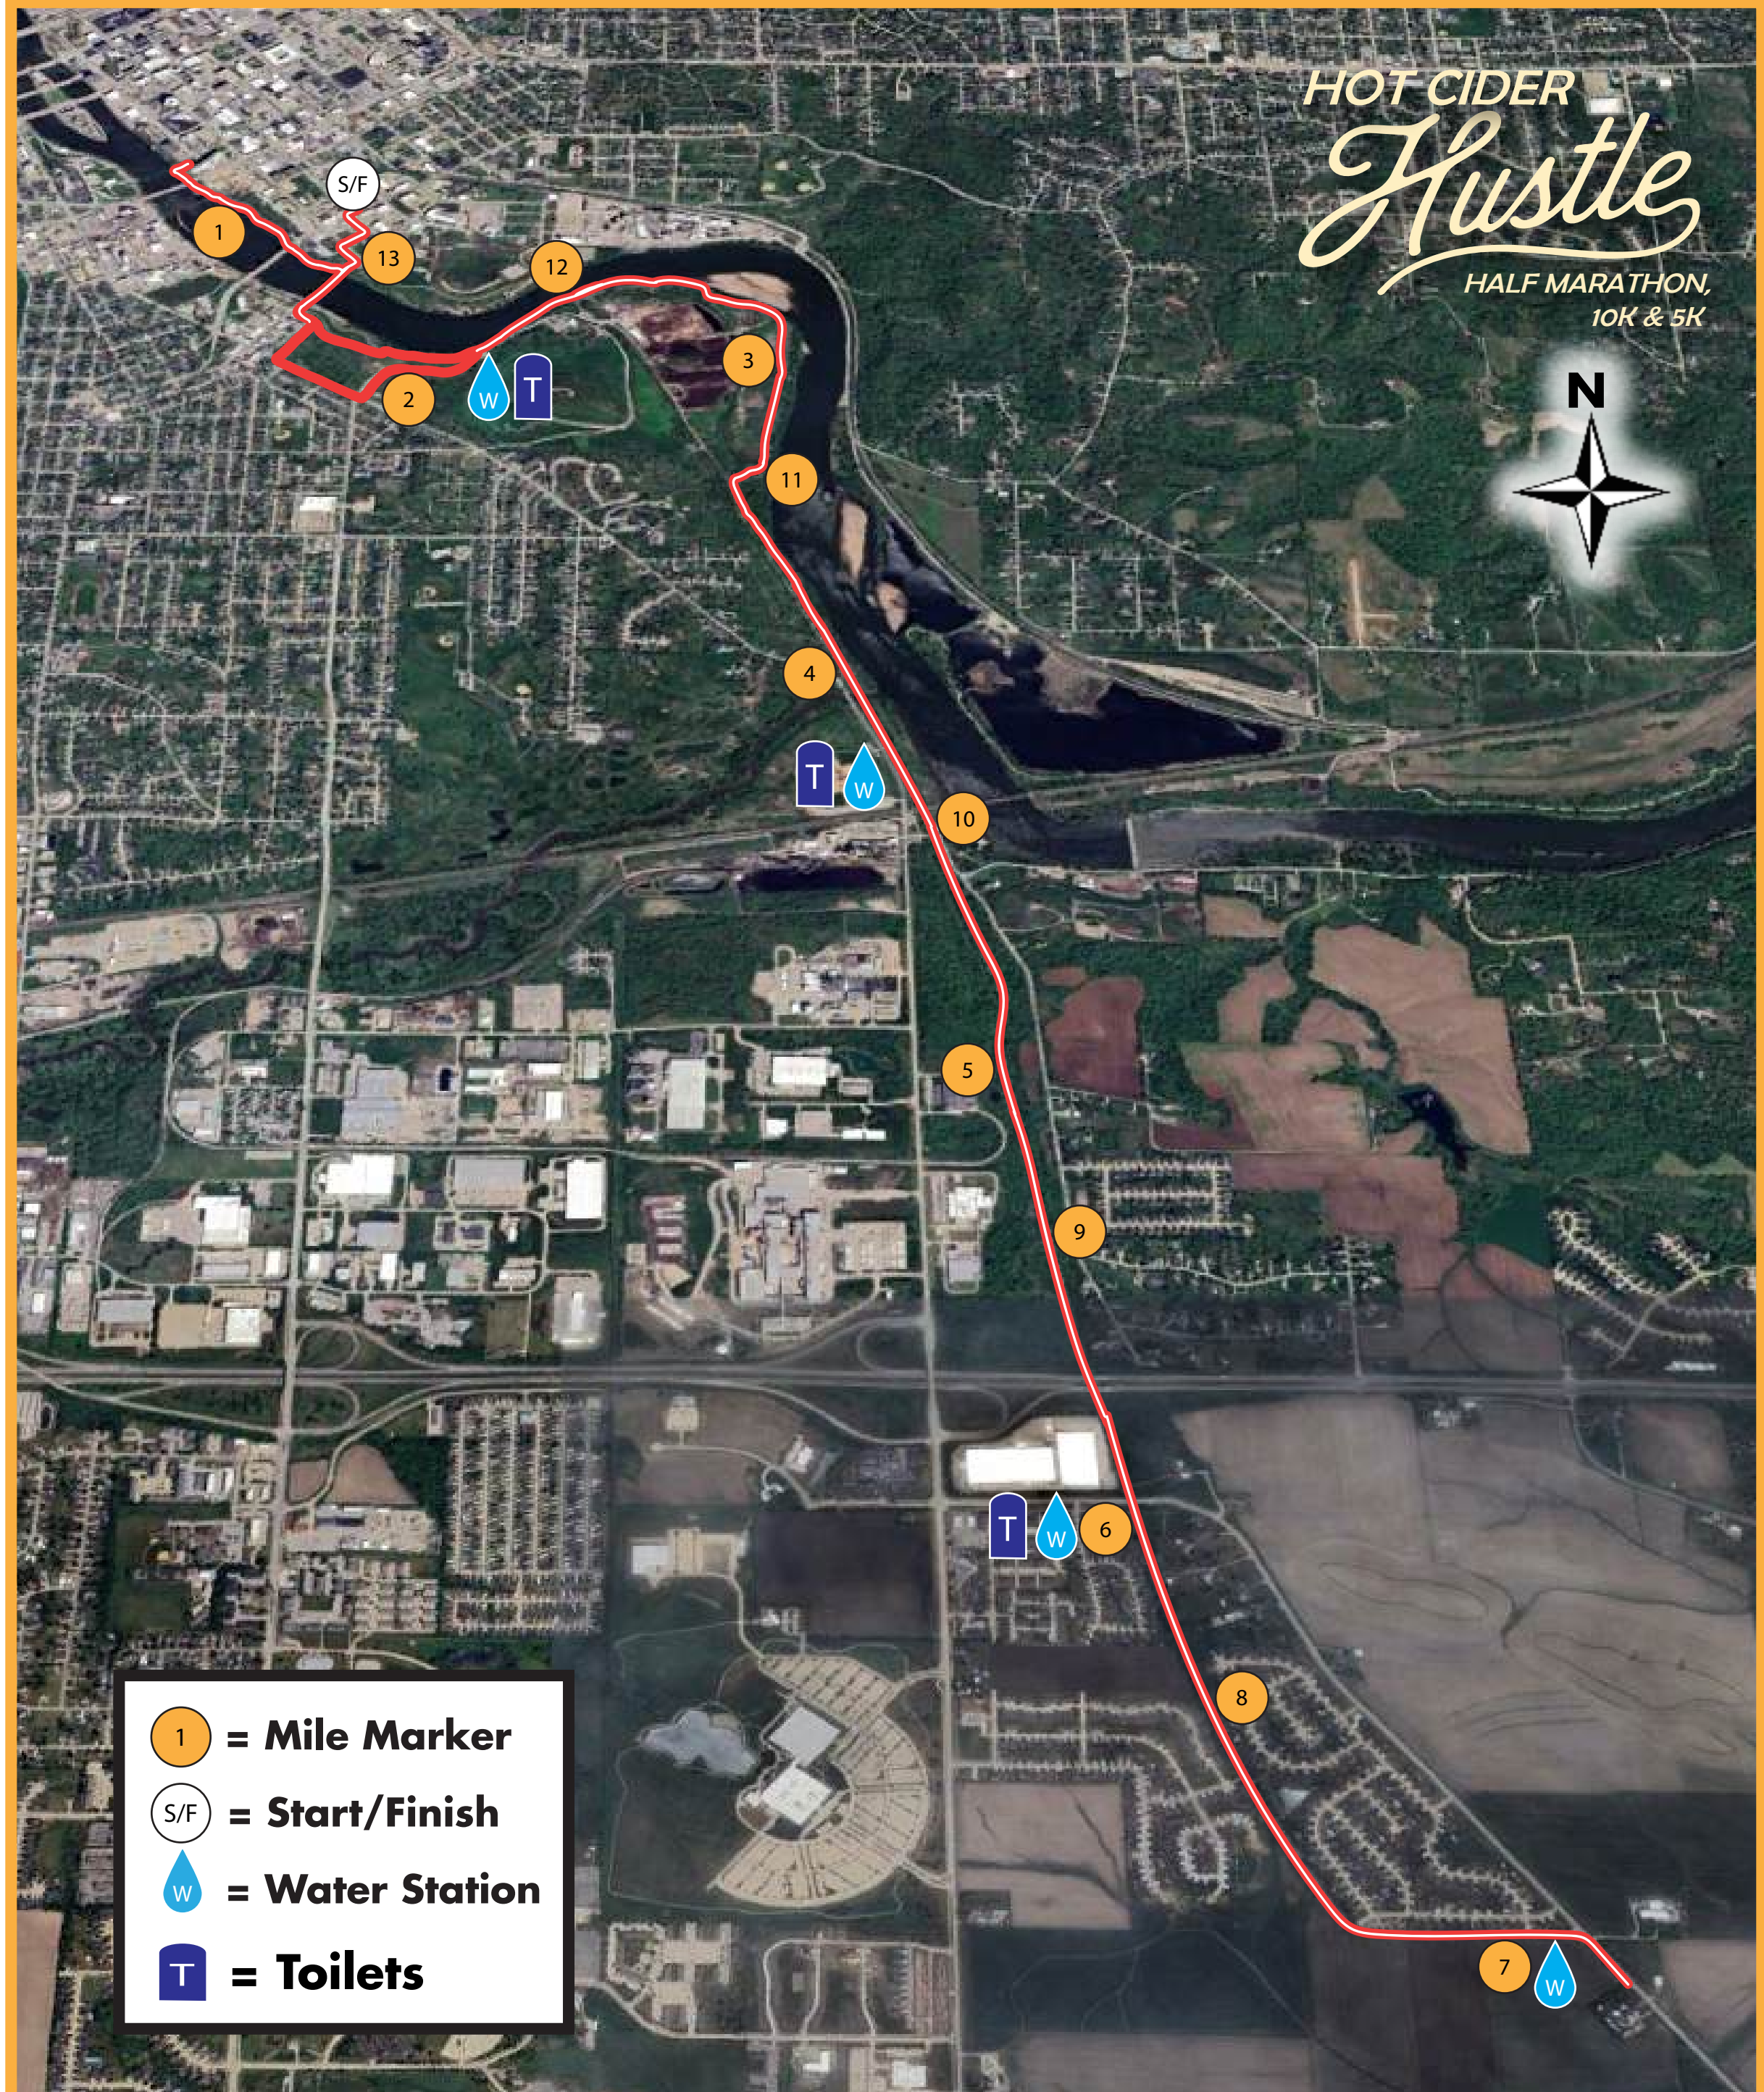

HOT CIDER
Hustle
HALF MARATHON,
10K & 5K

-  = Mile Marker
-  = Start/Finish
-  = Water Station
-  = Toilets

*COURSE SUBJECT TO CHANGE WITHOUT NOTICE. TRAILS MAY HAVE NON EVENT USERS. MAP NOT TO SCALE. IMAGE PROVIDED BY GOOGLE.